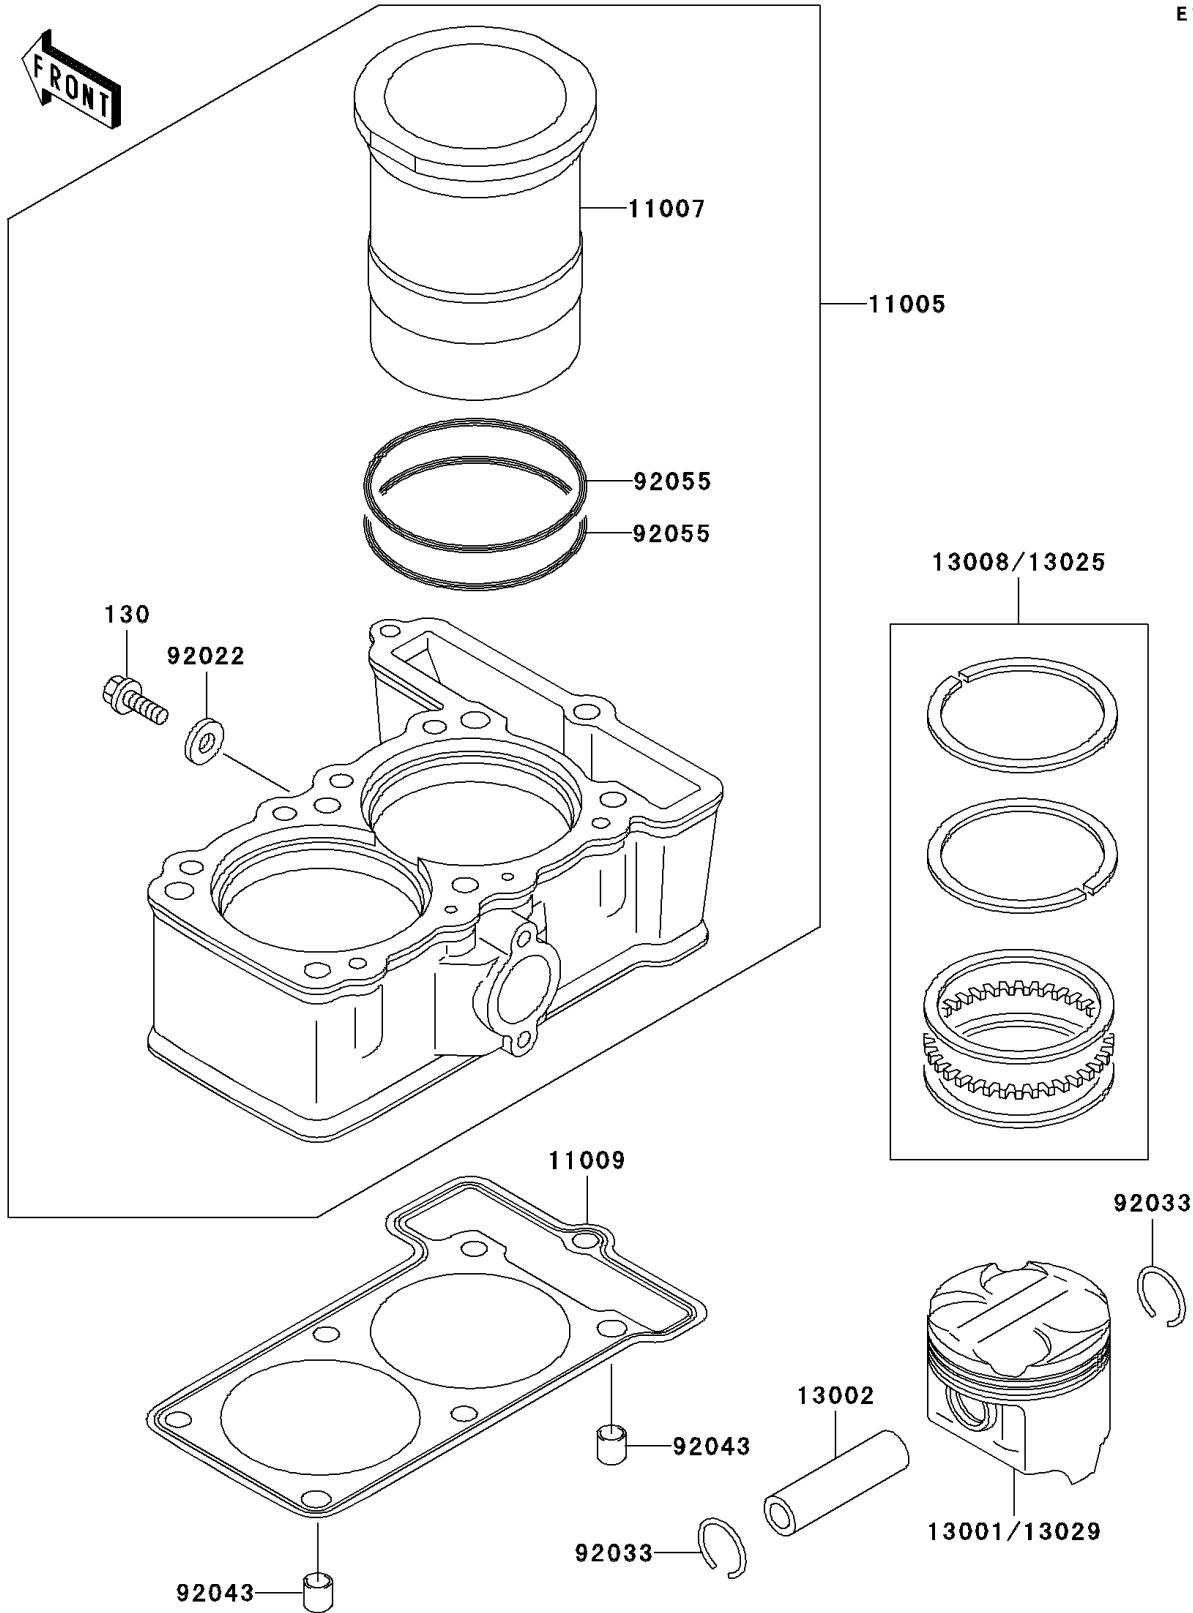

2004 Ninja® 250R PARTS DIAGRAM

Cylinder/Piston(s)

E1120

2004 Ninja® 250R PARTS LIST

Cylinder/Piston(s)

ITEM NAME	PART NUMBER	QUANTITY
BOLT-FLANGED,6X10,BLACK (Ref # 130)	130C0610	1
CYLINDER-ENGINE (Ref # 11005)	11005-1623	1
LINER-CYLINDER (Ref # 11007)	11007-1111	2
GASKET,CYLINDER BASE (Ref # 11009)	11009-1572	1
PISTON-ENGINE,STD (Ref # 13001)	13001-1325	2
PIN-PISTON (Ref # 13002)	13002-1097	2
RING-SET-PISTON,STD (Ref # 13008)	13008-1157	2
RING-SET-PISTON L,O/S,0.50 (Ref # 13025)	13025-1120	2
PISTON-ENGINE L,O/S 0.50 (Ref # 13029)	13029-1201	2
WASHER,6.2X11X1 (Ref # 92022)	92022-304	1
RING-SNAP,PISTON PIN (Ref # 92033)	92033-1161	4
PIN,8.2X10X14 (Ref # 92043)	92043-1264	2
RING-O,68.2X2.4 (Ref # 92055)	92055-1338	4