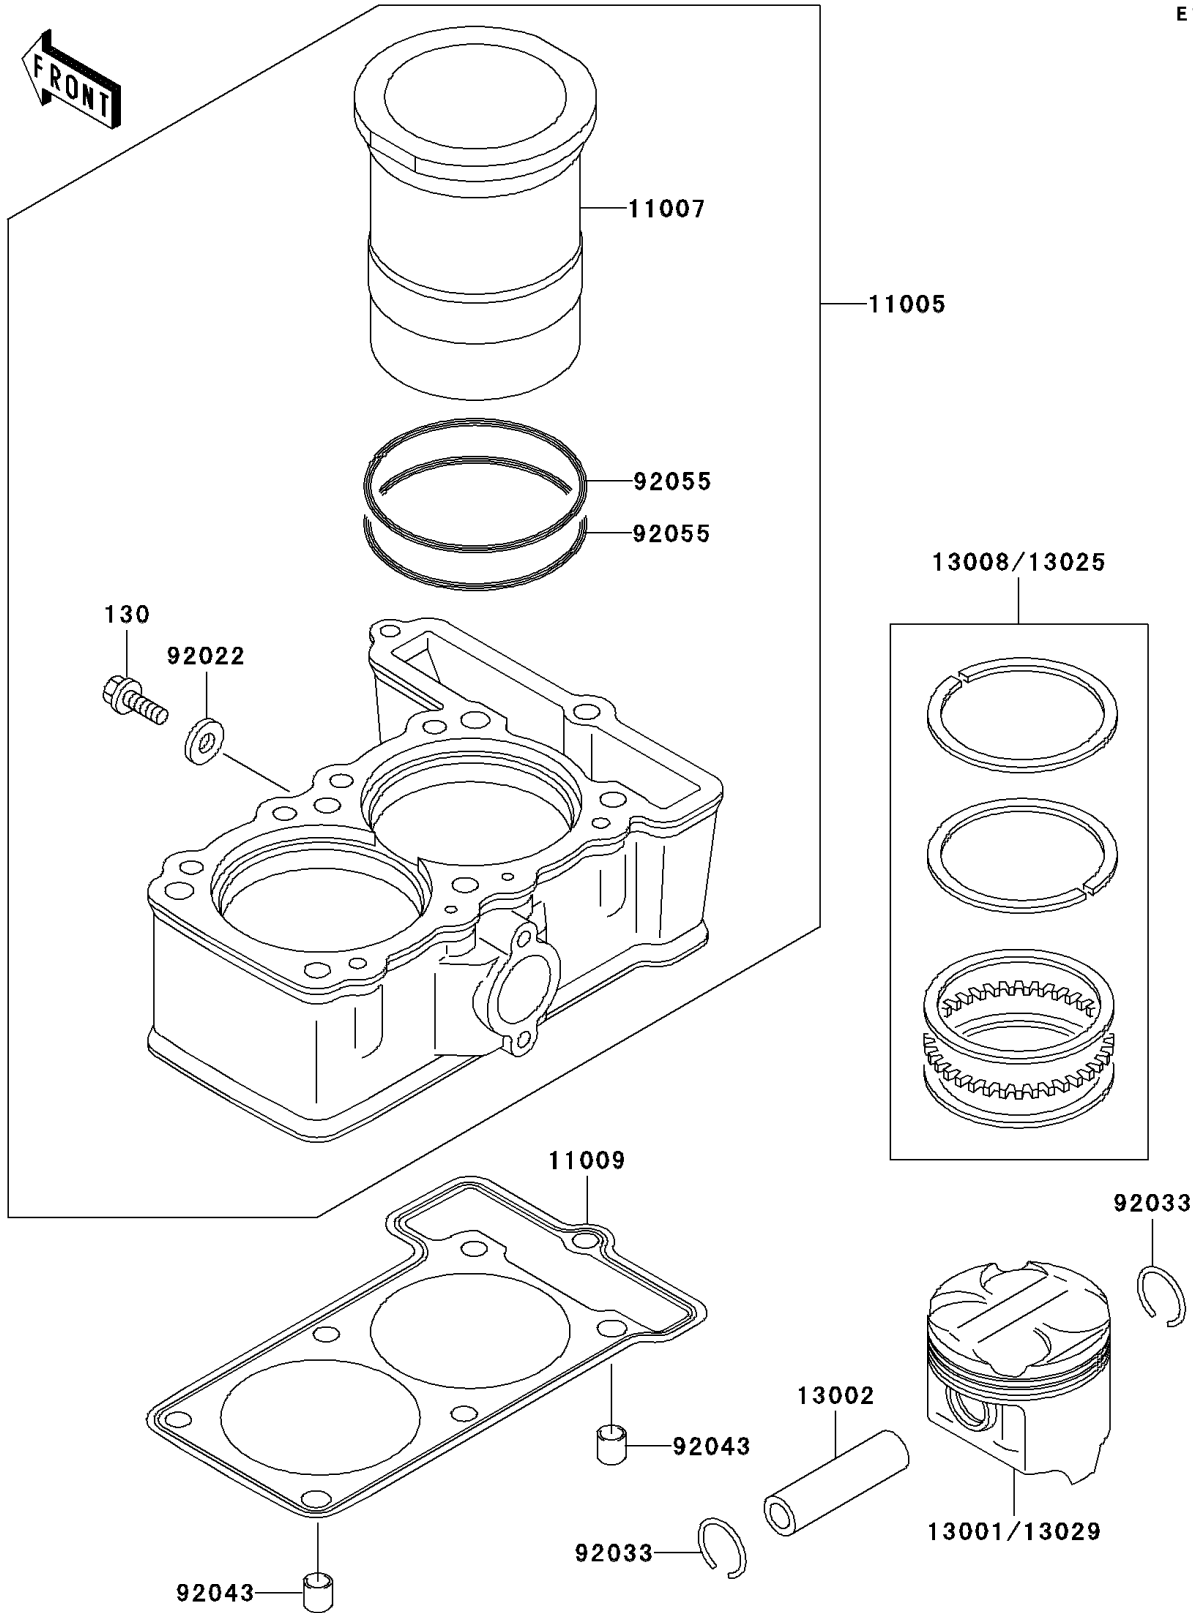

2005 Ninja® 250R PARTS DIAGRAM

Cylinder/Piston(s)

E1120

2005 Ninja® 250R PARTS LIST

Cylinder/Piston(s)

ITEM NAME	PART NUMBER	QUANTITY
BOLT-FLANGED,6X10,BLACK (Ref # 130)	130C0610	1
CYLINDER-ENGINE (Ref # 11005)	11005-1623	1
LINER-CYLINDER (Ref # 11007)	11007-1111	2
GASKET,CYLINDER BASE (Ref # 11009)	11009-1572	1
PISTON-ENGINE,STD (Ref # 13001)	13001-1325	2
PIN-PISTON (Ref # 13002)	13002-1097	2
RING-SET-PISTON,STD (Ref # 13008)	13008-1157	2
RING-SET-PISTON L,O/S,0.50 (Ref # 13025)	13025-1120	2
PISTON-ENGINE L,O/S 0.50 (Ref # 13029)	13029-1201	2
WASHER,6.2X11X1 (Ref # 92022)	92022-304	1
RING-SNAP,PISTON PIN (Ref # 92033)	92033-1161	4
PIN,8.2X10X14 (Ref # 92043)	92043-1264	2
RING-O,68.2X2.4 (Ref # 92055)	92055-1338	4