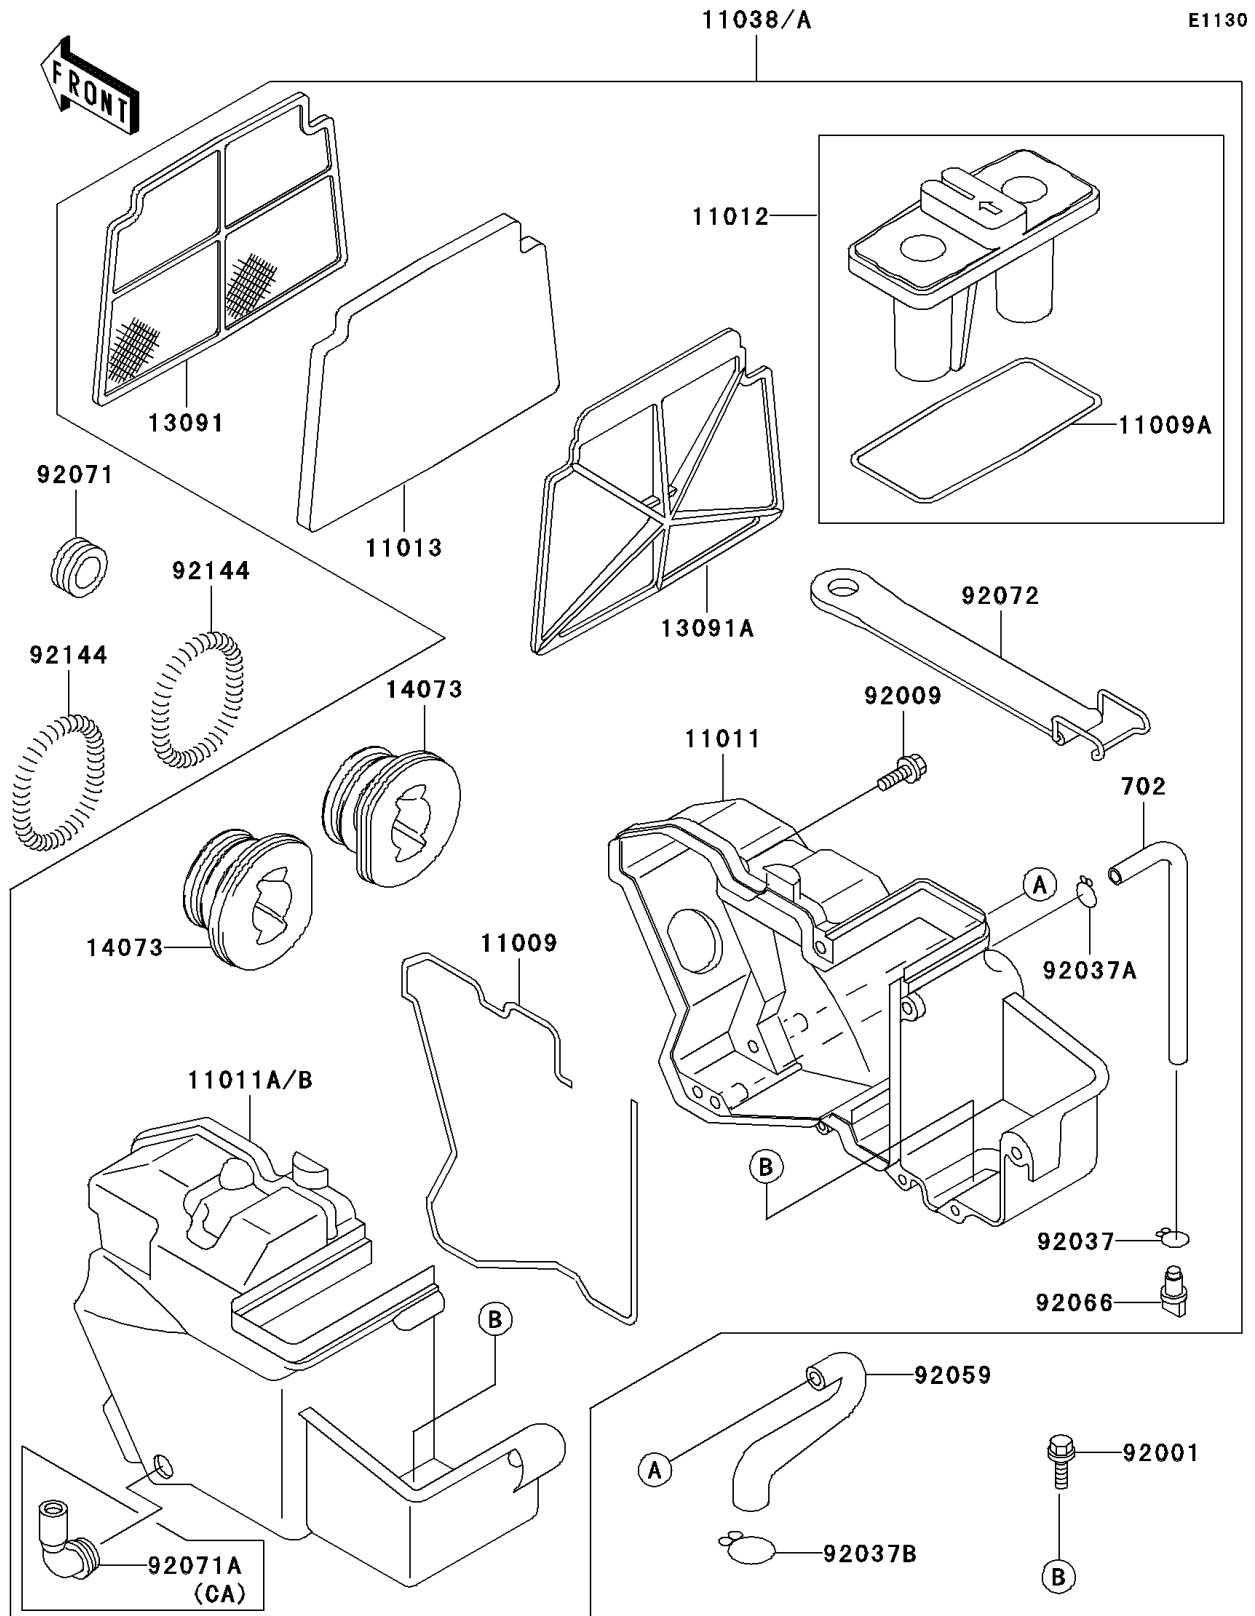

2004 Ninja® 250R PARTS DIAGRAM

Air Cleaner

2004 Ninja® 250R PARTS LIST

Air Cleaner

ITEM NAME	PART NUMBER	QUANTITY
TUBE-RUBBER,7X10X200 (Ref # 702)	702A07200	1
GASKET,AIR FILTER (Ref # 11009)	11009-1599	1
GASKET,AIR FILTER CAP (Ref # 11009A)	11009-1613	1
CASE-AIR FILTER,RH (Ref # 11011)	11011-1219	1
CAP,INTAKE (Ref # 11012)	11012-1504	1
ELEMENT-AIR FILTER (Ref # 11013)	11013-1141	1
HOLDER,AIR FILTER,FR (Ref # 13091)	13091-1421	1
HOLDER,AIR FILTER,RR (Ref # 13091A)	13091-1422	1
DUCT,AIR FILTER (Ref # 14073)	14073-1307	2
BOLT,6X20 (Ref # 92001)	92001-1773	2
SCREW,TAPPING,5X25 (Ref # 92009)	92009-1339	10
CLAMP (Ref # 92037)	92037-1712	1
CLAMP,TUBE (Ref # 92037A)	92037-1972	1
CLAMP,TUBE (Ref # 92037B)	92037-213	1
TUBE,BREAHER (Ref # 92059)	92059-1676	1
PLUG,DRAIN (Ref # 92066)	92066-1211	1
GROMMET,RESERVOIR (Ref # 92071)	92071-1047	1
BAND,AIR FILTER (Ref # 92072)	92072-1196	1
SPRING,AIR FILTER DUCT (Ref # 92144)	92144-1771	2
CASE-AIR FILTER,LH (Ref # 11011A)	11011-1623	1
CASE-AIR FILTER,LH (Ref # 11011B)	11011-1635	1
CASE-ASSY-AIR FILTER (Ref # 11038)	11038-1067	1
CASE-ASSY-AIR FILTER (Ref # 11038A)	11038-1127	1
GROMMET,AIR FILTER (Ref # 92071A)	92071-1114	1