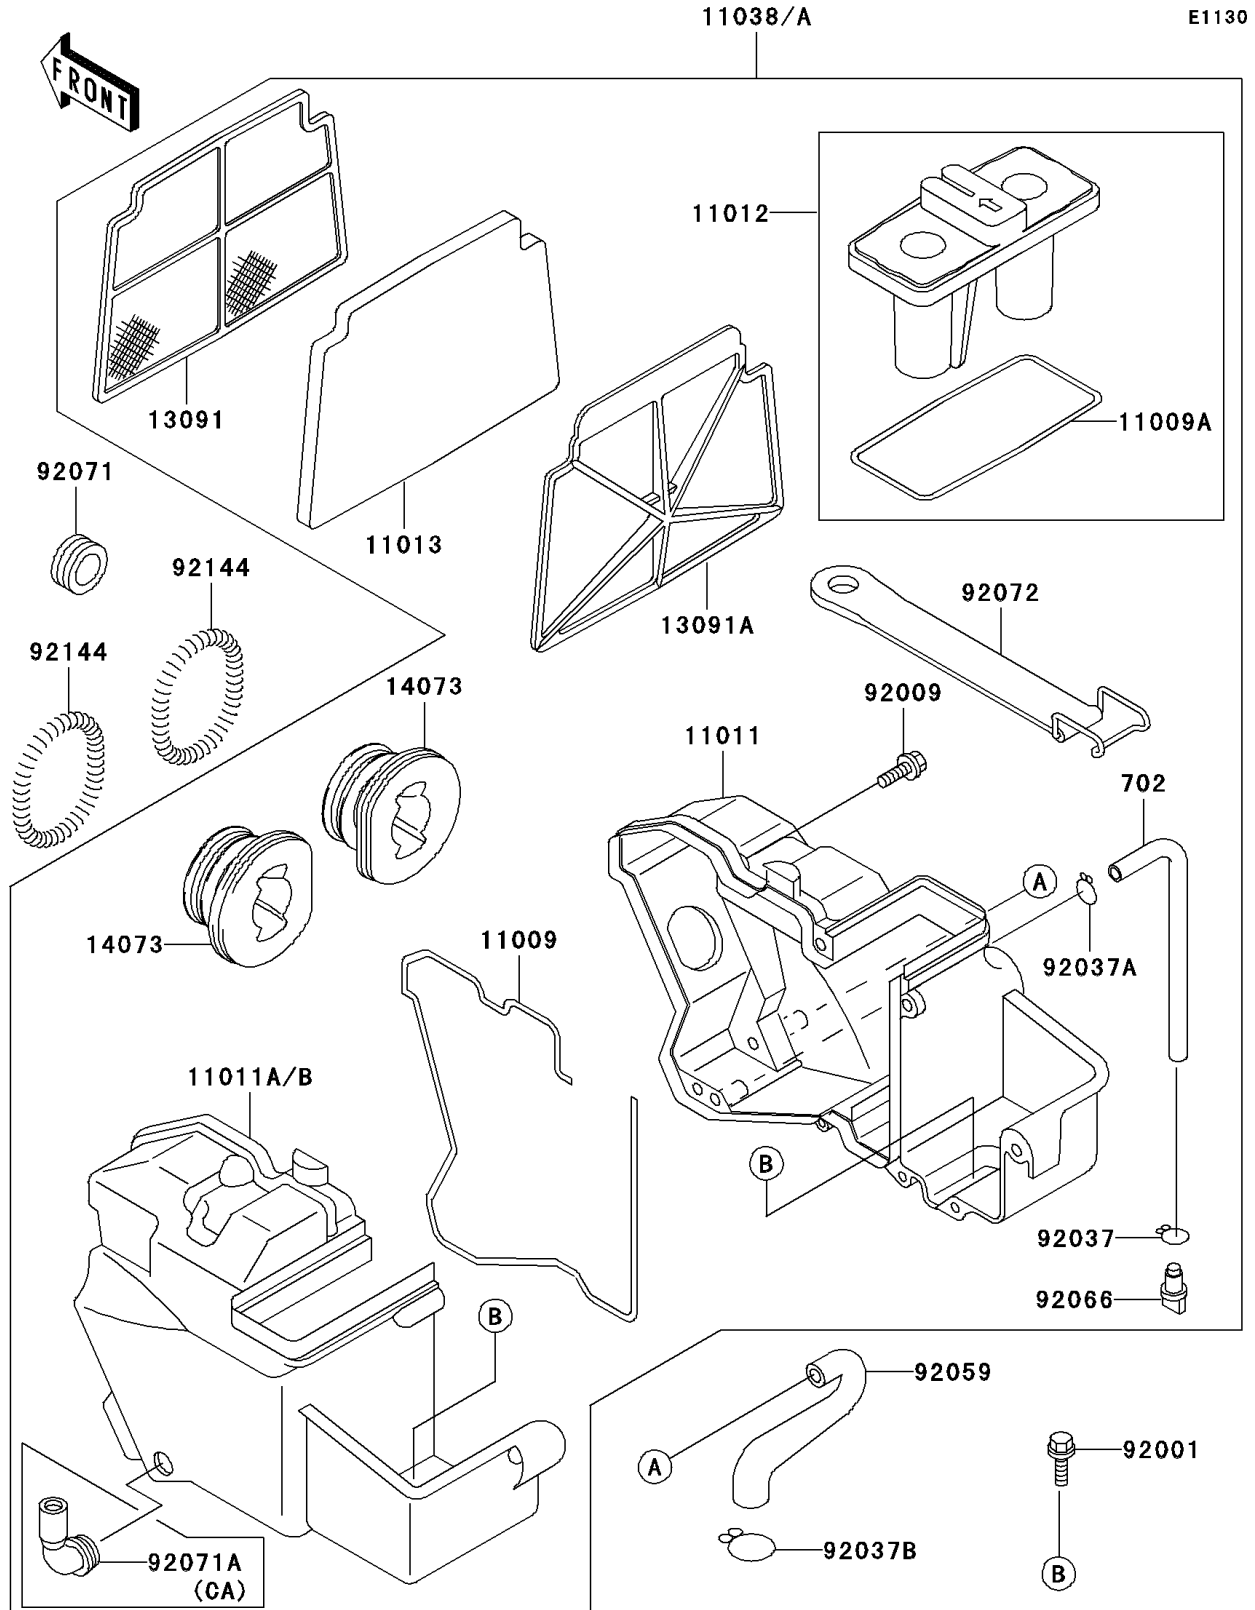

# 2005 Ninja® 250R PARTS DIAGRAM

Air Cleaner

## 2005 Ninja® 250R PARTS LIST

### Air Cleaner

ITEM NAME	PART NUMBER	QUANTITY
TUBE-RUBBER,7X10X200 (Ref # 702)	702A07200	1
GASKET,AIR FILTER (Ref # 11009)	11009-1599	1
GASKET,AIR FILTER CAP (Ref # 11009A)	11009-1613	1
CASE-AIR FILTER,RH (Ref # 11011)	11011-1219	1
CAP,INTAKE (Ref # 11012)	11012-1504	1
ELEMENT-AIR FILTER (Ref # 11013)	11013-1141	1
HOLDER,AIR FILTER,FR (Ref # 13091)	13091-1421	1
HOLDER,AIR FILTER,RR (Ref # 13091A)	13091-1422	1
DUCT,AIR FILTER (Ref # 14073)	14073-1307	2
BOLT,6X20 (Ref # 92001)	92001-1773	2
SCREW,TAPPING,5X25 (Ref # 92009)	92009-1339	10
CLAMP (Ref # 92037)	92037-1712	1
CLAMP,TUBE (Ref # 92037A)	92037-1972	1
CLAMP,TUBE (Ref # 92037B)	92037-213	1
TUBE,BREAHER (Ref # 92059)	92059-1676	1
PLUG,DRAIN (Ref # 92066)	92066-1211	1
GROMMET,RESERVOIR (Ref # 92071)	92071-1047	1
BAND,AIR FILTER (Ref # 92072)	92072-1196	1
SPRING,AIR FILTER DUCT (Ref # 92144)	92144-1771	2
CASE-AIR FILTER,LH (Ref # 11011A)	11011-1623	1
CASE-AIR FILTER,LH (Ref # 11011B)	11011-1635	1
CASE-ASSY-AIR FILTER (Ref # 11038)	11038-1067	1
CASE-ASSY-AIR FILTER (Ref # 11038A)	11038-1127	1
GROMMET,AIR FILTER (Ref # 92071A)	92071-1114	1