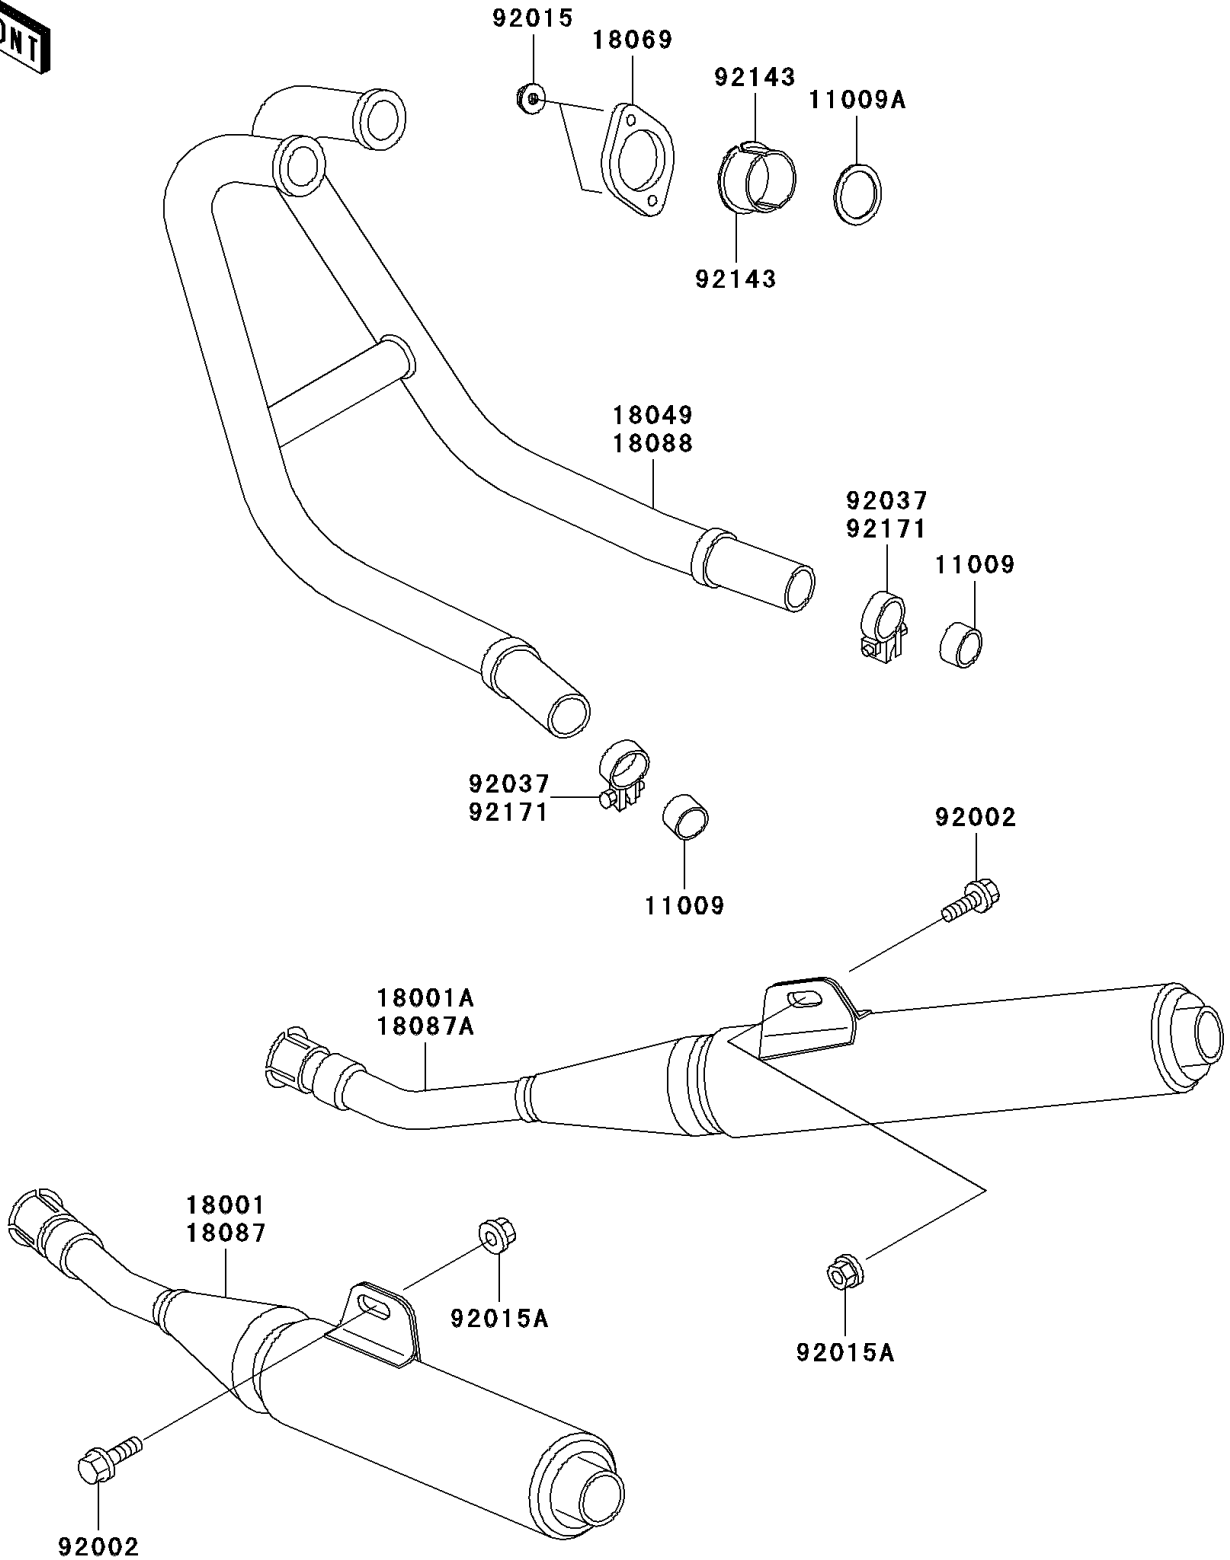

2004 Ninja® 250R PARTS DIAGRAM

Muffler(s)

E1140

2004 Ninja® 250R PARTS LIST

Muffler(s)

ITEM NAME	PART NUMBER	QUANTITY
GASKET,MUFFLER CONNECTING (Ref # 11009)	11009-1865	2
GASKET,EXHAUST PIPE HOLDER (Ref # 11009A)	11009-1866	2
MUFFLER,LH (Ref # 18001)	18001-1724	1
MUFFLER,RH (Ref # 18001A)	18001-1725	1
PIPE-EXHAUST (Ref # 18049)	18049-1431	1
HOLDER-EXHAUST PIPE (Ref # 18069)	18069-1075	2
BOLT,10X30 (Ref # 92002)	92002-1787	2
NUT,6MM (Ref # 92015)	92015-1365	4
NUT,FLANGED,10MM (Ref # 92015A)	92015-1387	2
CLAMP,39.5MM (Ref # 92037)	92037-1792	2
COLLAR,EXHAUST PIPE (Ref # 92143)	92143-1006	4