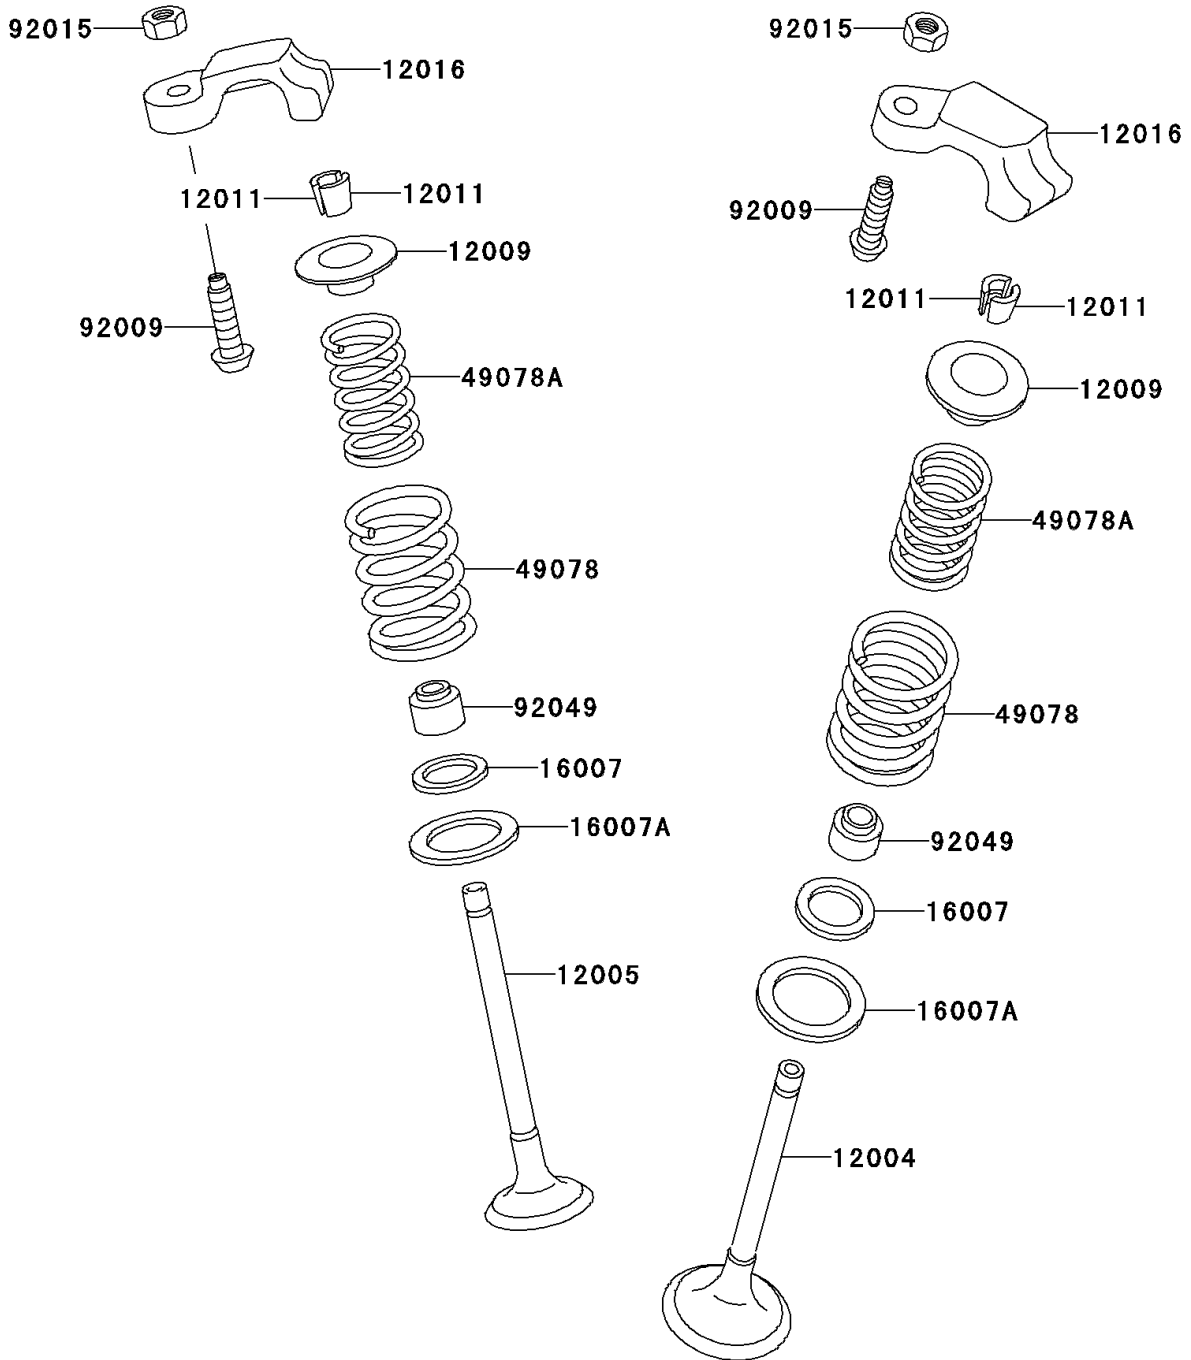

# 2001 Ninja® 250R PARTS DIAGRAM

Valve(s)

E1210

## 2001 Ninja® 250R PARTS LIST

Valve(s)

ITEM NAME	PART NUMBER	QUANTITY
VALVE-INTAKE (Ref # 12004)	12004-1074	4
VALVE-EXHAUST (Ref # 12005)	12005-1091	4
RETAINER-VALVE SPRING (Ref # 12009)	12009-1060	8
COLLET (Ref # 12011)	12011-1051	16
ARM-ROCKER (Ref # 12016)	12016-1067	8
SEAT-SPRING,12.1X16.2X0.5 (Ref # 16007)	16007-1177	8
SEAT-SPRING,17.5X23.8X0.5 (Ref # 16007A)	16007-1178	8
SPRING-ENGINE VALVE (Ref # 49078)	49078-1078	8
SPRING-ENGINE VALVE (Ref # 49078A)	49078-1079	8
SCREW,6MM (Ref # 92009)	92009-1424	8
NUT,6MM (Ref # 92015)	92015-1586	8
SEAL-OIL,VSB58.558 (Ref # 92049)	92049-1218	8