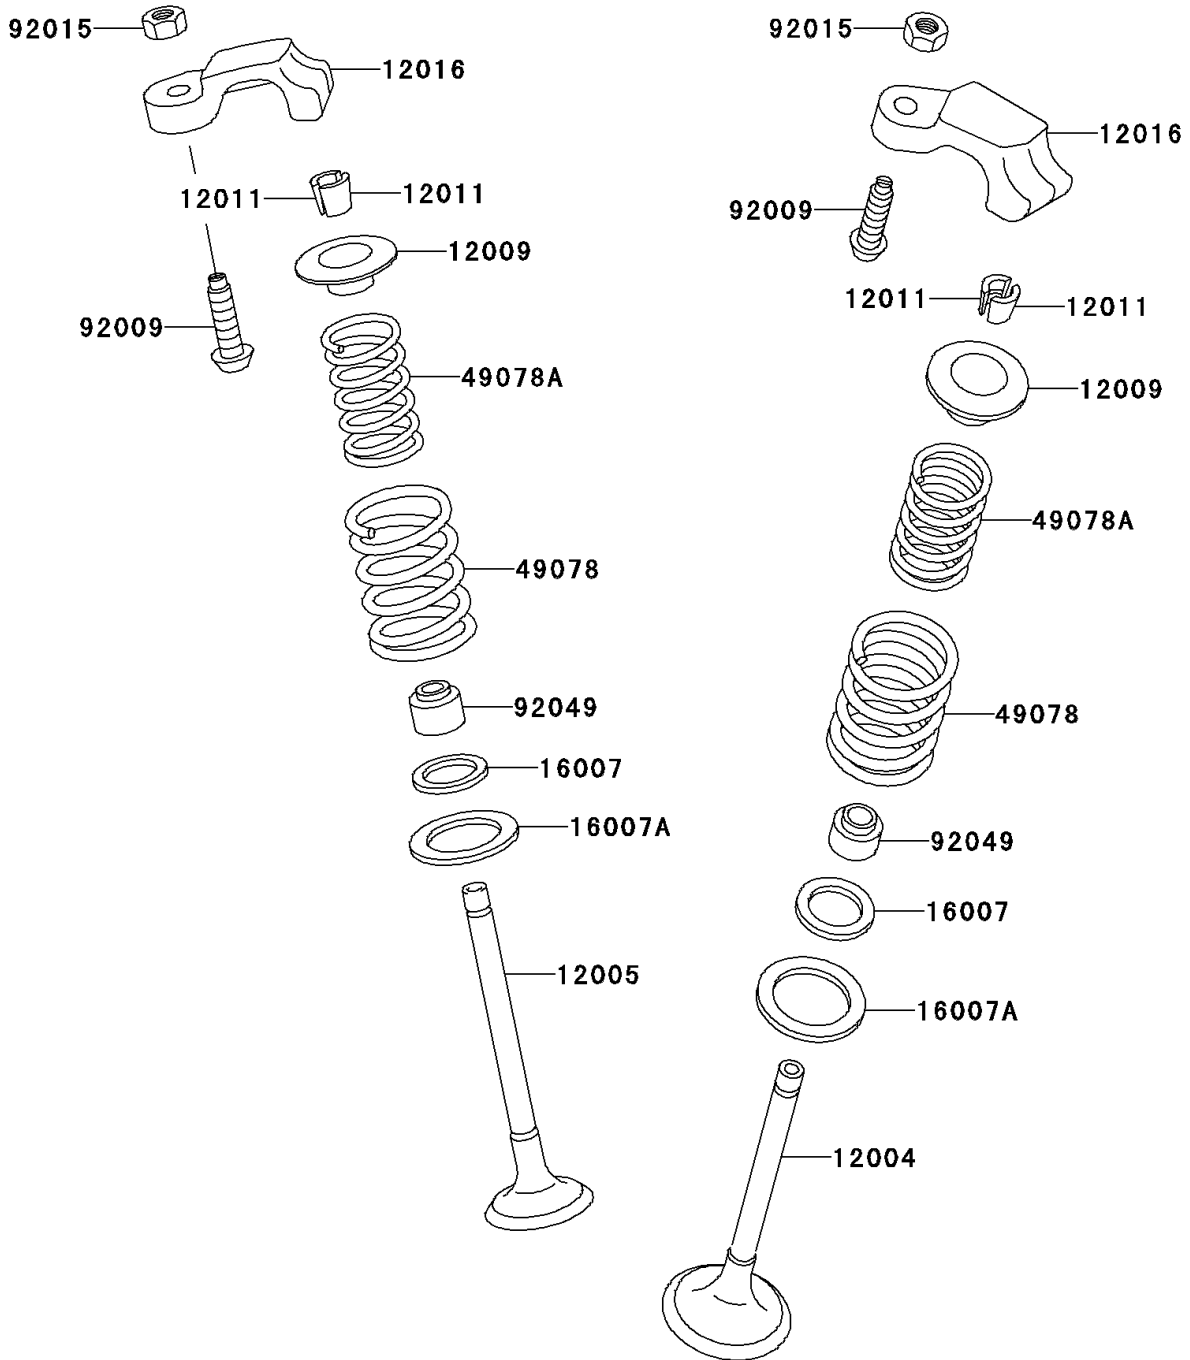

# 2002 Ninja® 250R PARTS DIAGRAM

Valve(s)

E1210

## 2002 Ninja® 250R PARTS LIST

Valve(s)

ITEM NAME	PART NUMBER	QUANTITY
VALVE-INTAKE (Ref # 12004)	12004-1074	4
VALVE-EXHAUST (Ref # 12005)	12005-1091	4
RETAINER-VALVE SPRING (Ref # 12009)	12009-1060	8
COLLET (Ref # 12011)	12011-1051	16
ARM-ROCKER (Ref # 12016)	12016-1067	8
SEAT-SPRING,12.1X16.2X0.5 (Ref # 16007)	16007-1177	8
SEAT-SPRING,17.5X23.8X0.5 (Ref # 16007A)	16007-1178	8
SPRING-ENGINE VALVE (Ref # 49078)	49078-1078	8
SPRING-ENGINE VALVE (Ref # 49078A)	49078-1079	8
SCREW,6MM (Ref # 92009)	92009-1424	8
NUT,6MM (Ref # 92015)	92015-1586	8
SEAL-OIL,VSB58.558 (Ref # 92049)	92049-1218	8