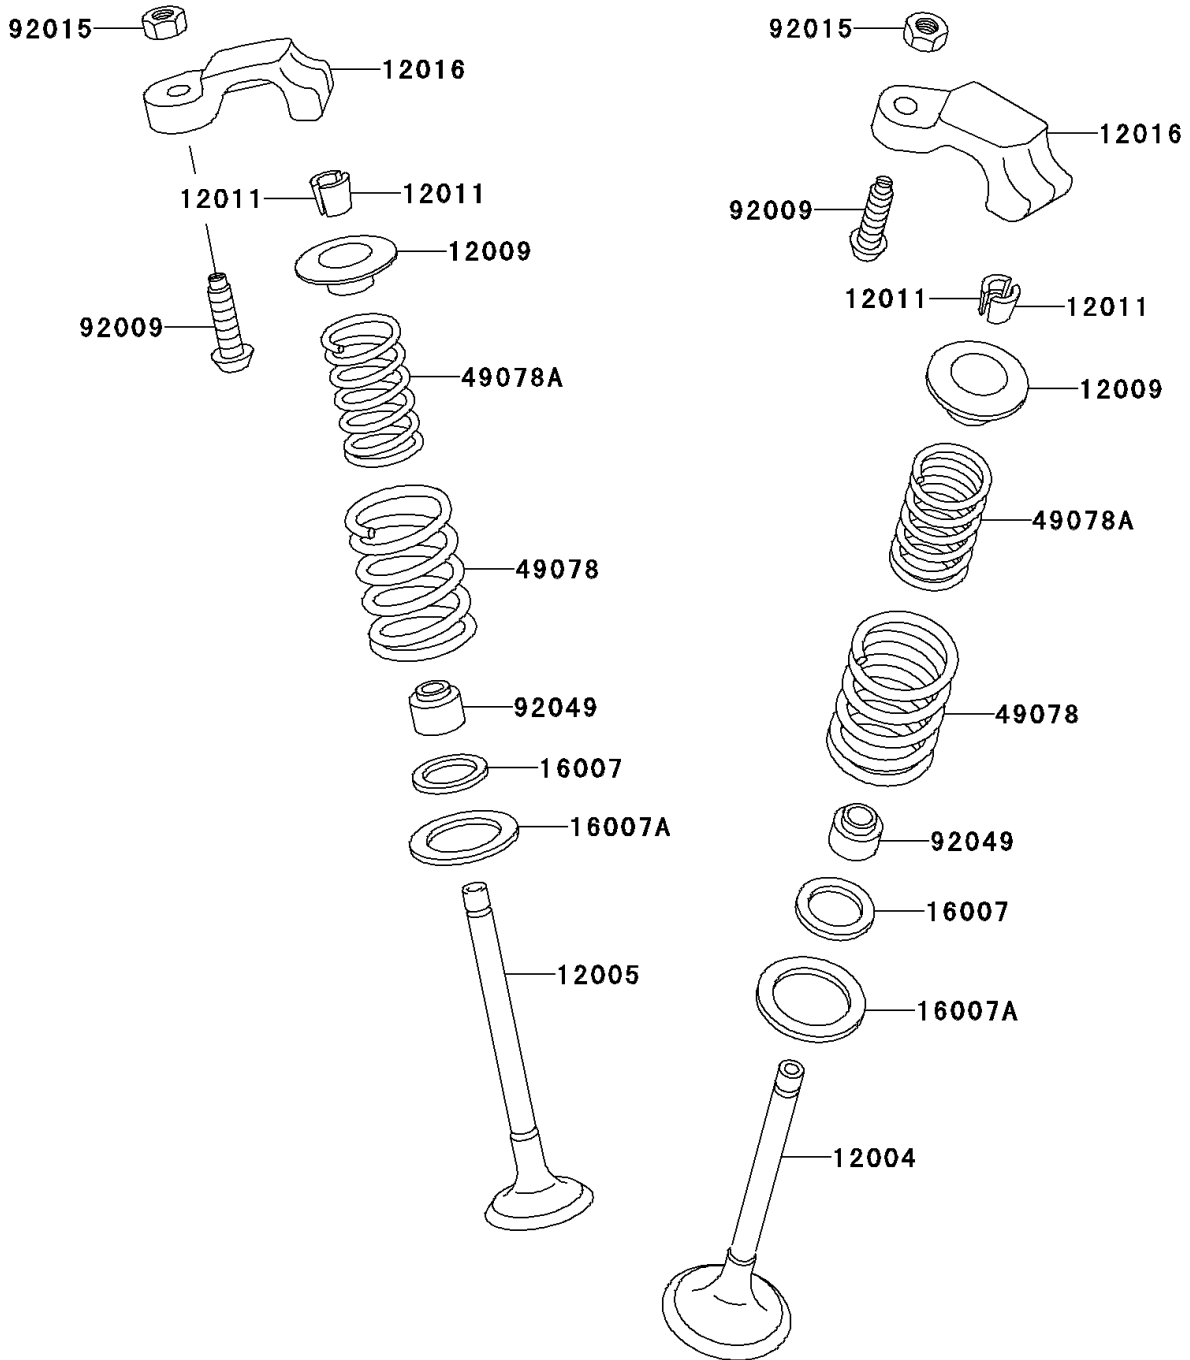

2005 Ninja® 250R PARTS DIAGRAM

Valve(s)

E1210

2005 Ninja® 250R PARTS LIST

Valve(s)

ITEM NAME	PART NUMBER	QUANTITY
VALVE-INTAKE (Ref # 12004)	12004-1074	4
VALVE-EXHAUST (Ref # 12005)	12005-1091	4
RETAINER-VALVE SPRING (Ref # 12009)	12009-1060	8
COLLET (Ref # 12011)	12011-1051	16
ARM-ROCKER (Ref # 12016)	12016-1067	8
SEAT-SPRING,12.1X16.2X0.5 (Ref # 16007)	16007-1177	8
SEAT-SPRING,17.5X23.8X0.5 (Ref # 16007A)	16007-1178	8
SPRING-ENGINE VALVE (Ref # 49078)	49078-1078	8
SPRING-ENGINE VALVE (Ref # 49078A)	49078-1079	8
SCREW,6MM (Ref # 92009)	92009-1424	8
NUT,6MM (Ref # 92015)	92015-1586	8
SEAL-OIL,VSB58.558 (Ref # 92049)	92049-1218	8