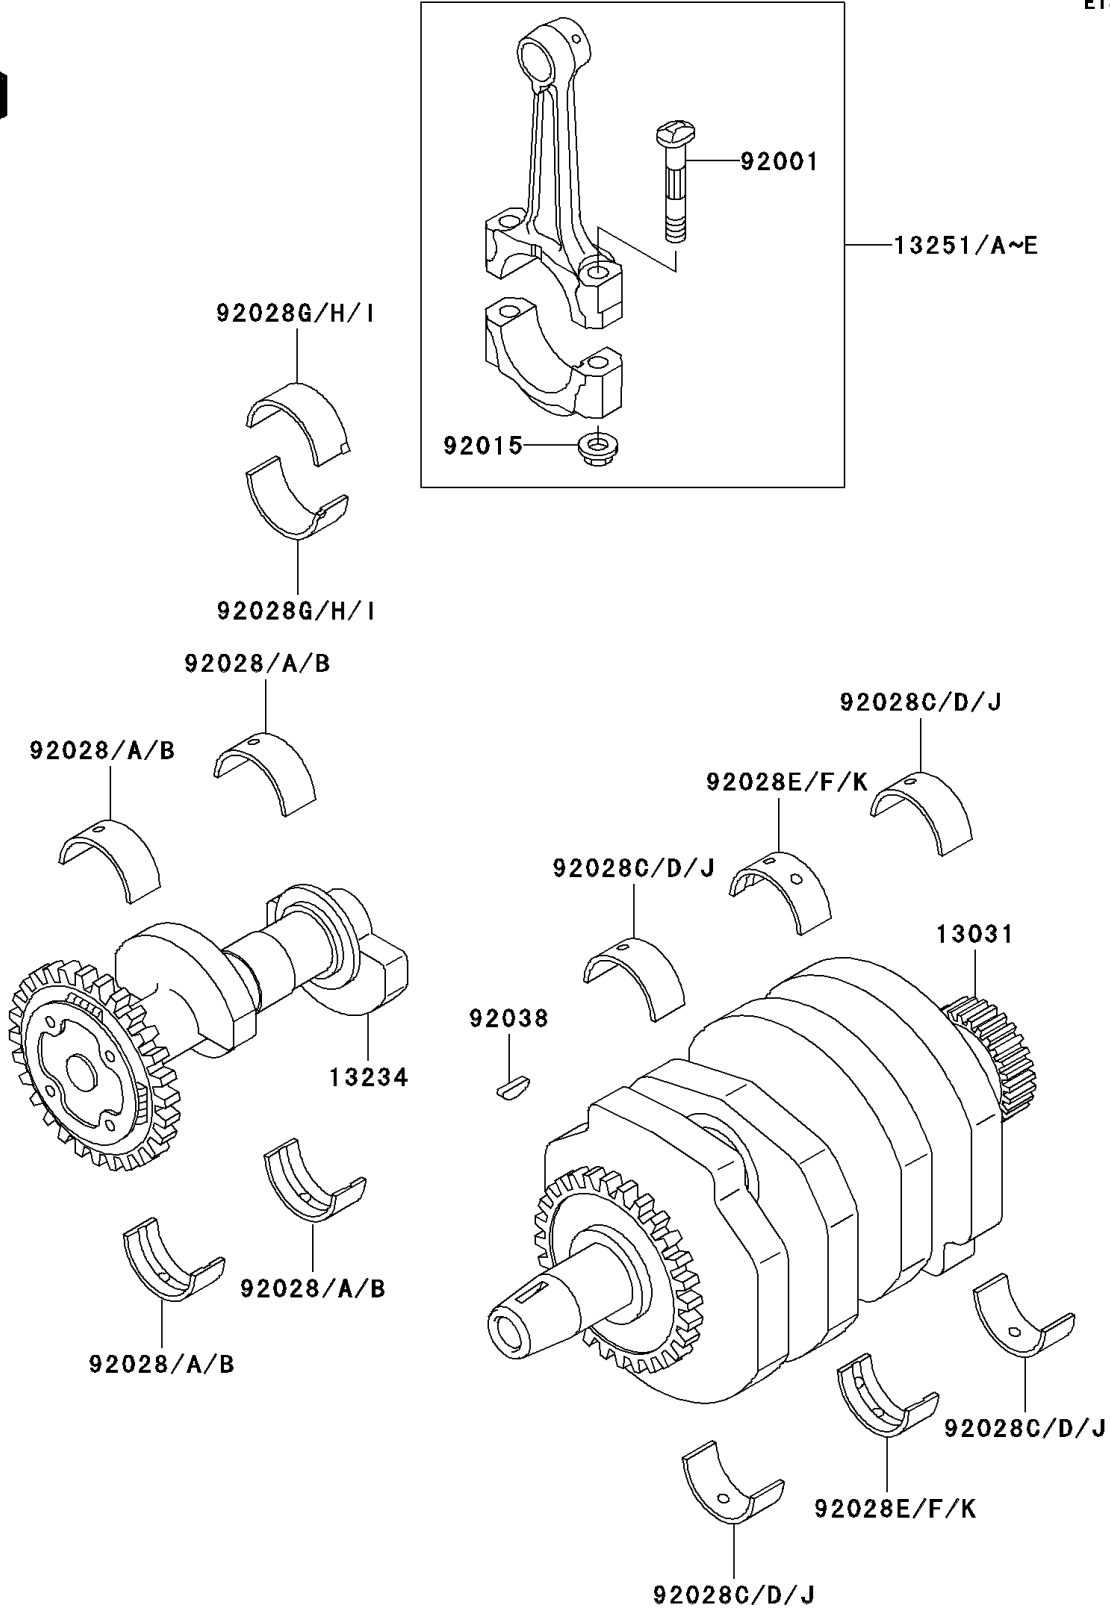

# 2001 Ninja® 250R PARTS DIAGRAM

Crankshaft

E1321

## 2001 Ninja® 250R PARTS LIST

### Crankshaft

ITEM NAME	PART NUMBER	QUANTITY
CRANKSHAFT-COMP (Ref # 13031)	13031-1247	1
SHAFT-COMP,BALANCER (Ref # 13234)	13234-1098	1
ROD-ASSY-CONNECTING,F (Ref # 13251)	13251-1083-FF	2
ROD-ASSY-CONNECTING,G (Ref # 13251A)	13251-1083-GG	2
ROD-ASSY-CONNECTING,H (Ref # 13251B)	13251-1083-HH	2
ROD-ASSY-CONNECTING,I (Ref # 13251C)	13251-1083-II	2
ROD-ASSY-CONNECTING,J (Ref # 13251D)	13251-1083-JJ	2
ROD-ASSY-CONNECTING,K (Ref # 13251E)	13251-1083-KK	2
BOLT,CONNECTING ROD,7MM (Ref # 92001)	92001-1793	4
NUT,CONNECTING ROD,7MM (Ref # 92015)	92015-1527	4
BUSHING,BALANCER,BLUE (Ref # 92028)	92028-1422	4
BUSHING,BALANCER,BLACK (Ref # 92028A)	92028-1423	AR
BUSHING,BALANCER,BROWN (Ref # 92028B)	92028-1424	AR
BUSHING,CRANKSHAFT,BLUE (Ref # 92028C)	92028-1486	AR
BUSHING,CRANKSHAFT,BLACK (Ref # 92028D)	92028-1487	AR
BUSHING,CRANKSHAFT,BLUE (Ref # 92028E)	92028-1489	AR
BUSHING,CRANKSHAFT,BLACK (Ref # 92028F)	92028-1490	AR
BUSHING,CONNECTING ROD,BLUE (Ref # 92028G)	92028-1492	AR
BUSHING,CONNECTING ROD,BLACK (Ref # 92028H)	92028-1493	AR
BUSHING,CONNECTING ROD,BROWN (Ref # 92028I)	92028-1494	AR
BUSHING,CRANKSHAFT,YELLOW (Ref # 92028J)	92028-1582	AR
BUSHING,CRANKSHAFT,YELLOW (Ref # 92028K)	92028-1586	AR
KEY,WOODRUFF (Ref # 92038)	92038-001	1