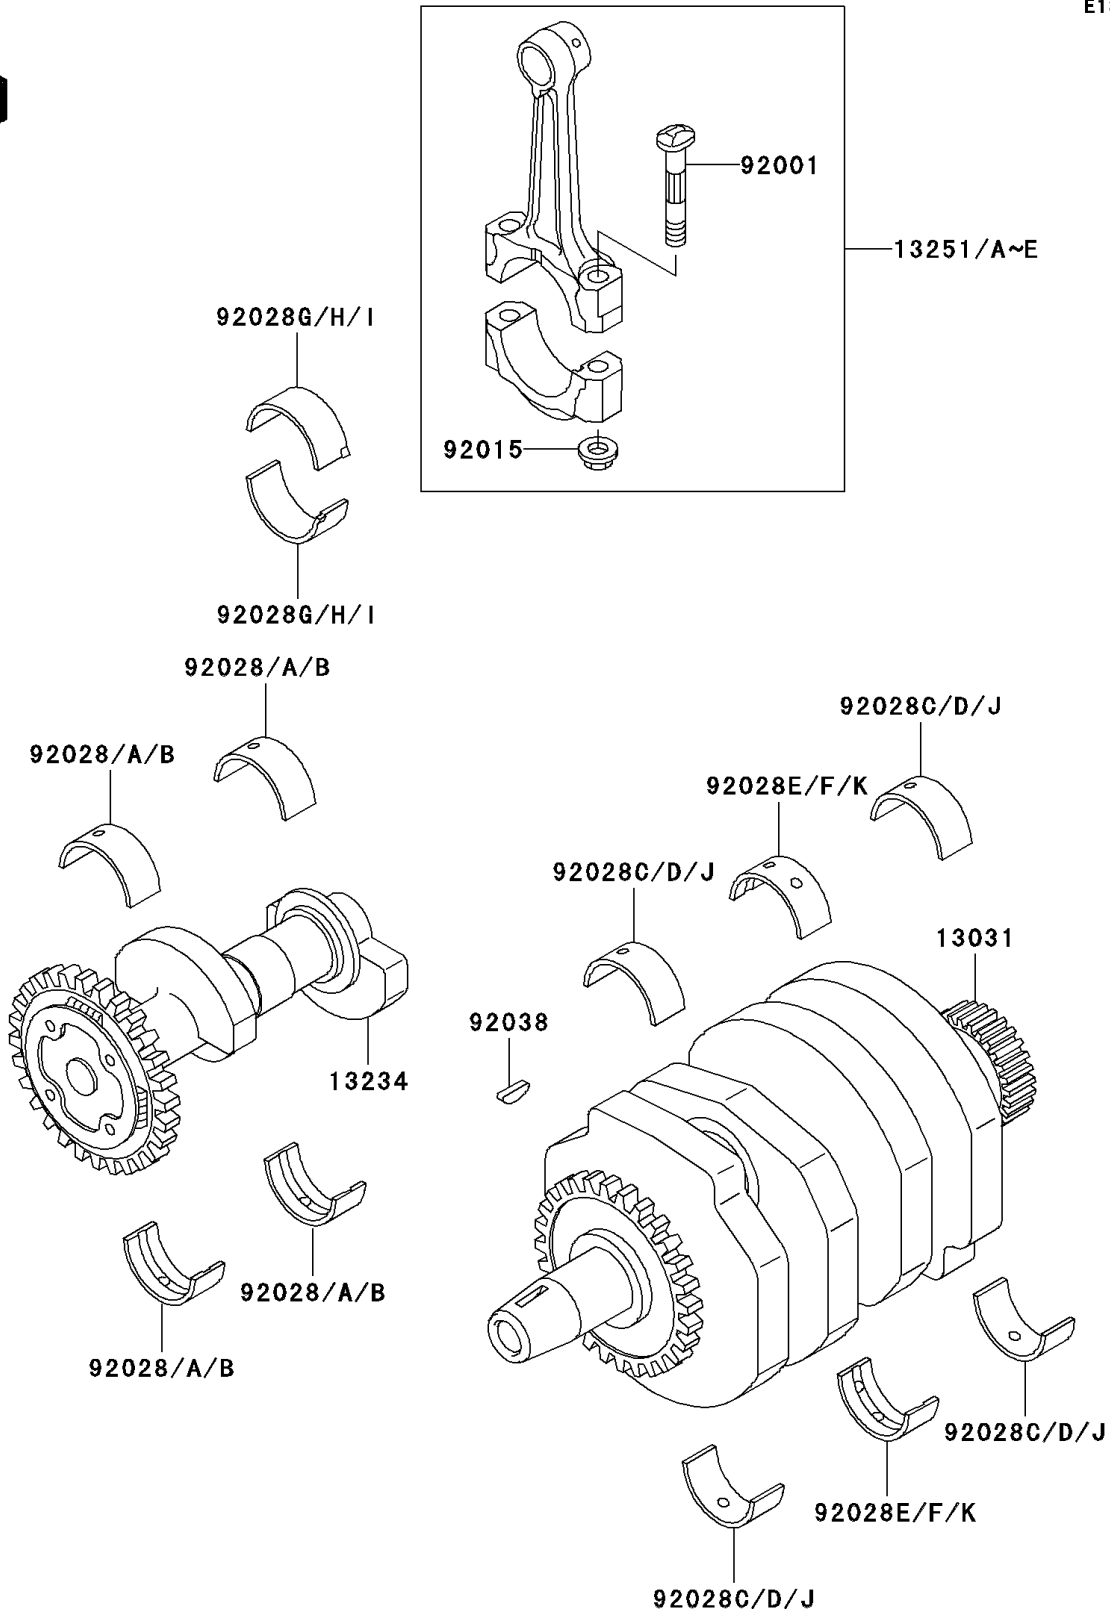

# 2004 Ninja® 250R PARTS DIAGRAM

Crankshaft

E1321

## 2004 Ninja® 250R PARTS LIST

### Crankshaft

ITEM NAME	PART NUMBER	QUANTITY
CRANKSHAFT-COMP (Ref # 13031)	13031-1247	1
SHAFT-COMP,BALANCER (Ref # 13234)	13234-1098	1
ROD-ASSY-CONNECTING,F (Ref # 13251)	13251-1083-FF	2
ROD-ASSY-CONNECTING,G (Ref # 13251A)	13251-1083-GG	2
ROD-ASSY-CONNECTING,H (Ref # 13251B)	13251-1083-HH	2
ROD-ASSY-CONNECTING,I (Ref # 13251C)	13251-1083-II	2
ROD-ASSY-CONNECTING,J (Ref # 13251D)	13251-1083-JJ	2
ROD-ASSY-CONNECTING,K (Ref # 13251E)	13251-1083-KK	2
BOLT,CONNECTING ROD,7MM (Ref # 92001)	92001-1793	4
NUT,CONNECTING ROD,7MM (Ref # 92015)	92015-1527	4
BUSHING,BALANCER,BLUE (Ref # 92028)	92028-1422	4
BUSHING,BALANCER,BLACK (Ref # 92028A)	92028-1423	AR
BUSHING,BALANCER,BROWN (Ref # 92028B)	92028-1424	AR
BUSHING,CRANKSHAFT,BLUE (Ref # 92028C)	92028-1486	AR
BUSHING,CRANKSHAFT,BLACK (Ref # 92028D)	92028-1487	AR
BUSHING,CRANKSHAFT,BLUE (Ref # 92028E)	92028-1489	AR
BUSHING,CRANKSHAFT,BLACK (Ref # 92028F)	92028-1490	AR
BUSHING,CONNECTING ROD,BLUE (Ref # 92028G)	92028-1492	AR
BUSHING,CONNECTING ROD,BLACK (Ref # 92028H)	92028-1493	AR
BUSHING,CONNECTING ROD,BROWN (Ref # 92028I)	92028-1494	AR
BUSHING,CRANKSHAFT,YELLOW (Ref # 92028J)	92028-1582	AR
BUSHING,CRANKSHAFT,YELLOW (Ref # 92028K)	92028-1586	AR
KEY,WOODRUFF (Ref # 92038)	92038-001	1