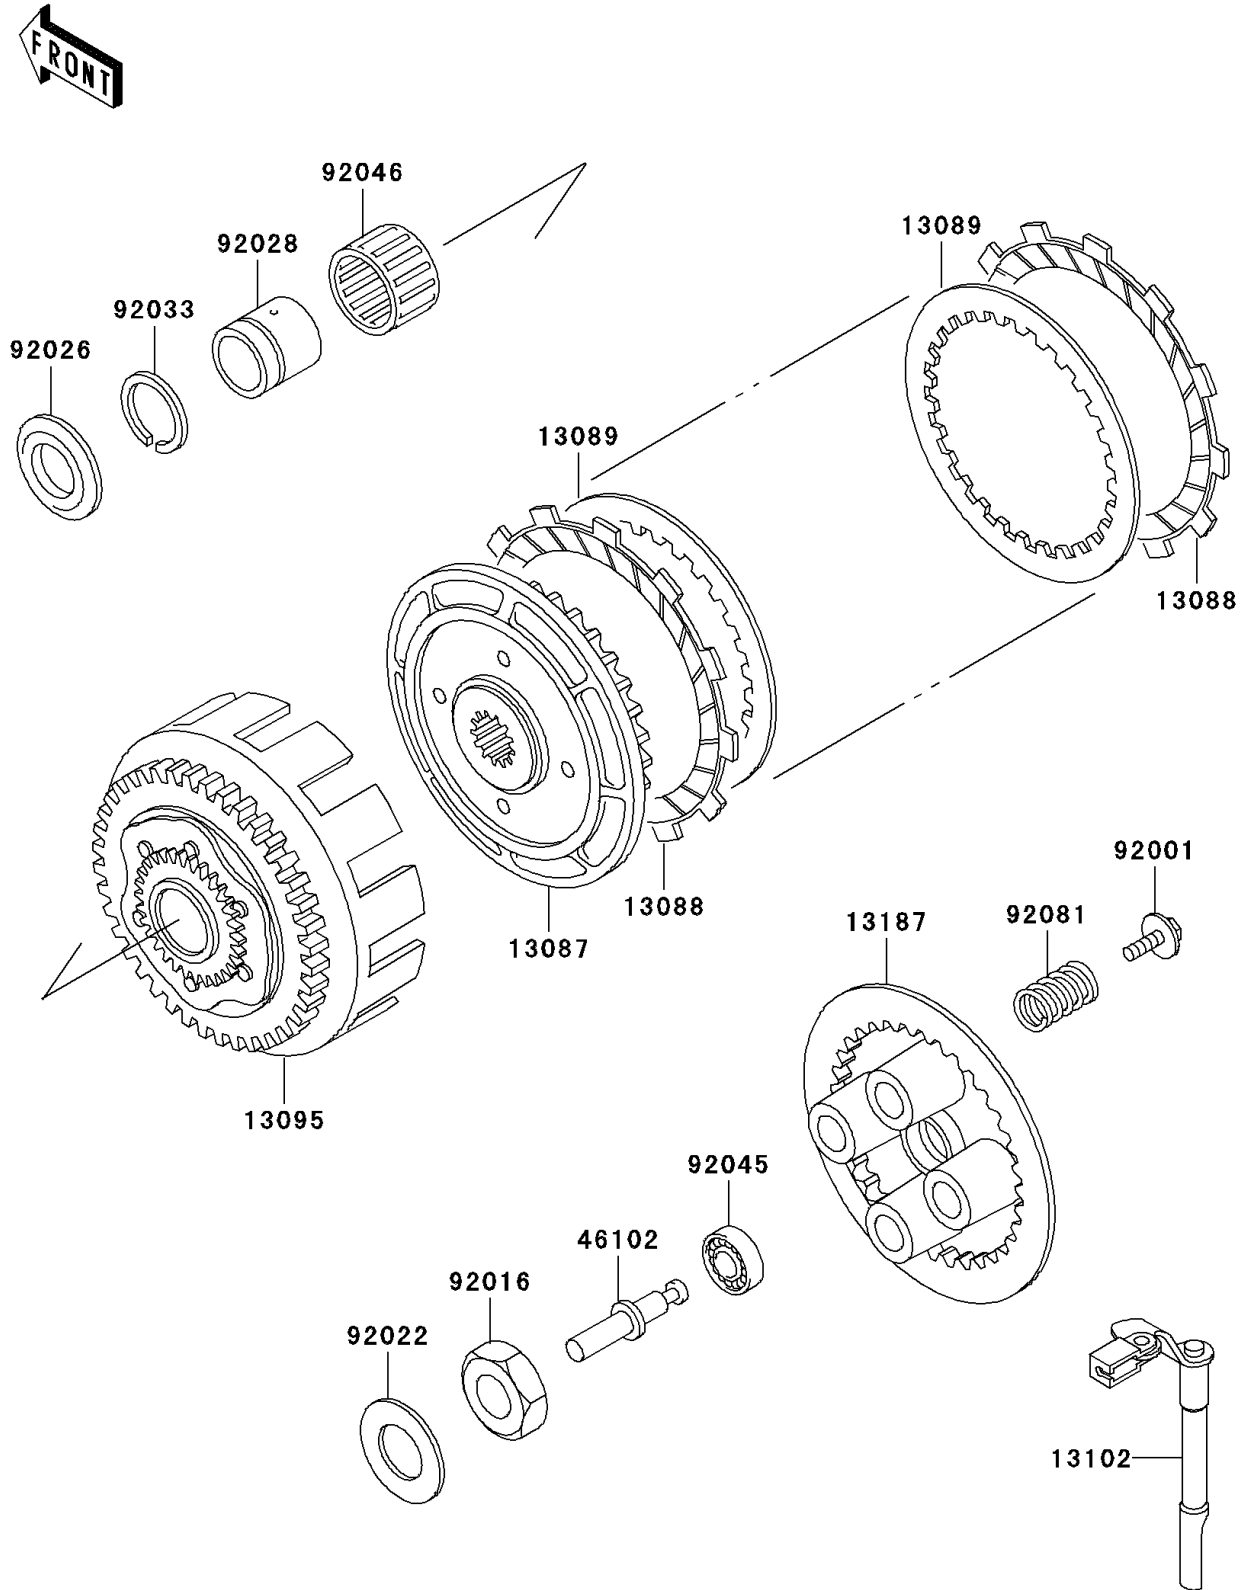

2004 Ninja® 250R PARTS DIAGRAM

Clutch

E1350

2004 Ninja® 250R PARTS LIST

Clutch

ITEM NAME	PART NUMBER	QUANTITY
HUB-CLUTCH (Ref # 13087)	13087-1076	1
PLATE-FRICTION (Ref # 13088)	13088-1013	5
PLATE-CLUTCH,T=2.0 (Ref # 13089)	13089-026	4
HOUSING-COMP-CLUTCH (Ref # 13095)	13095-1145	1
RELEASE-COMP-CLUTCH (Ref # 13102)	13102-1079	1
PLATE-CLUTCH OPERATING (Ref # 13187)	13187-1057	1
ROD,CLUTCH (Ref # 46102)	46102-1030	1
BOLT,FLANGED,6X18 (Ref # 92001)	92001-1066	4
NUT,20MM (Ref # 92016)	92016-028	1
WASHER,20.3X36X2.3 (Ref # 92022)	92022-1116	1
SPACER,THRUST,T=5.5 (Ref # 92026)	92026-116	1
BUSHING,CLUTCH (Ref # 92028)	92028-1414	1
RING-SNAP (Ref # 92033)	92033-1212	1
BEARING-BALL (Ref # 92045)	92045-1408	1
BEARING-NEEDLE,KTV323723 (Ref # 92046)	92046-028	1
SPRING,CLUTCH (Ref # 92081)	92081-139	4