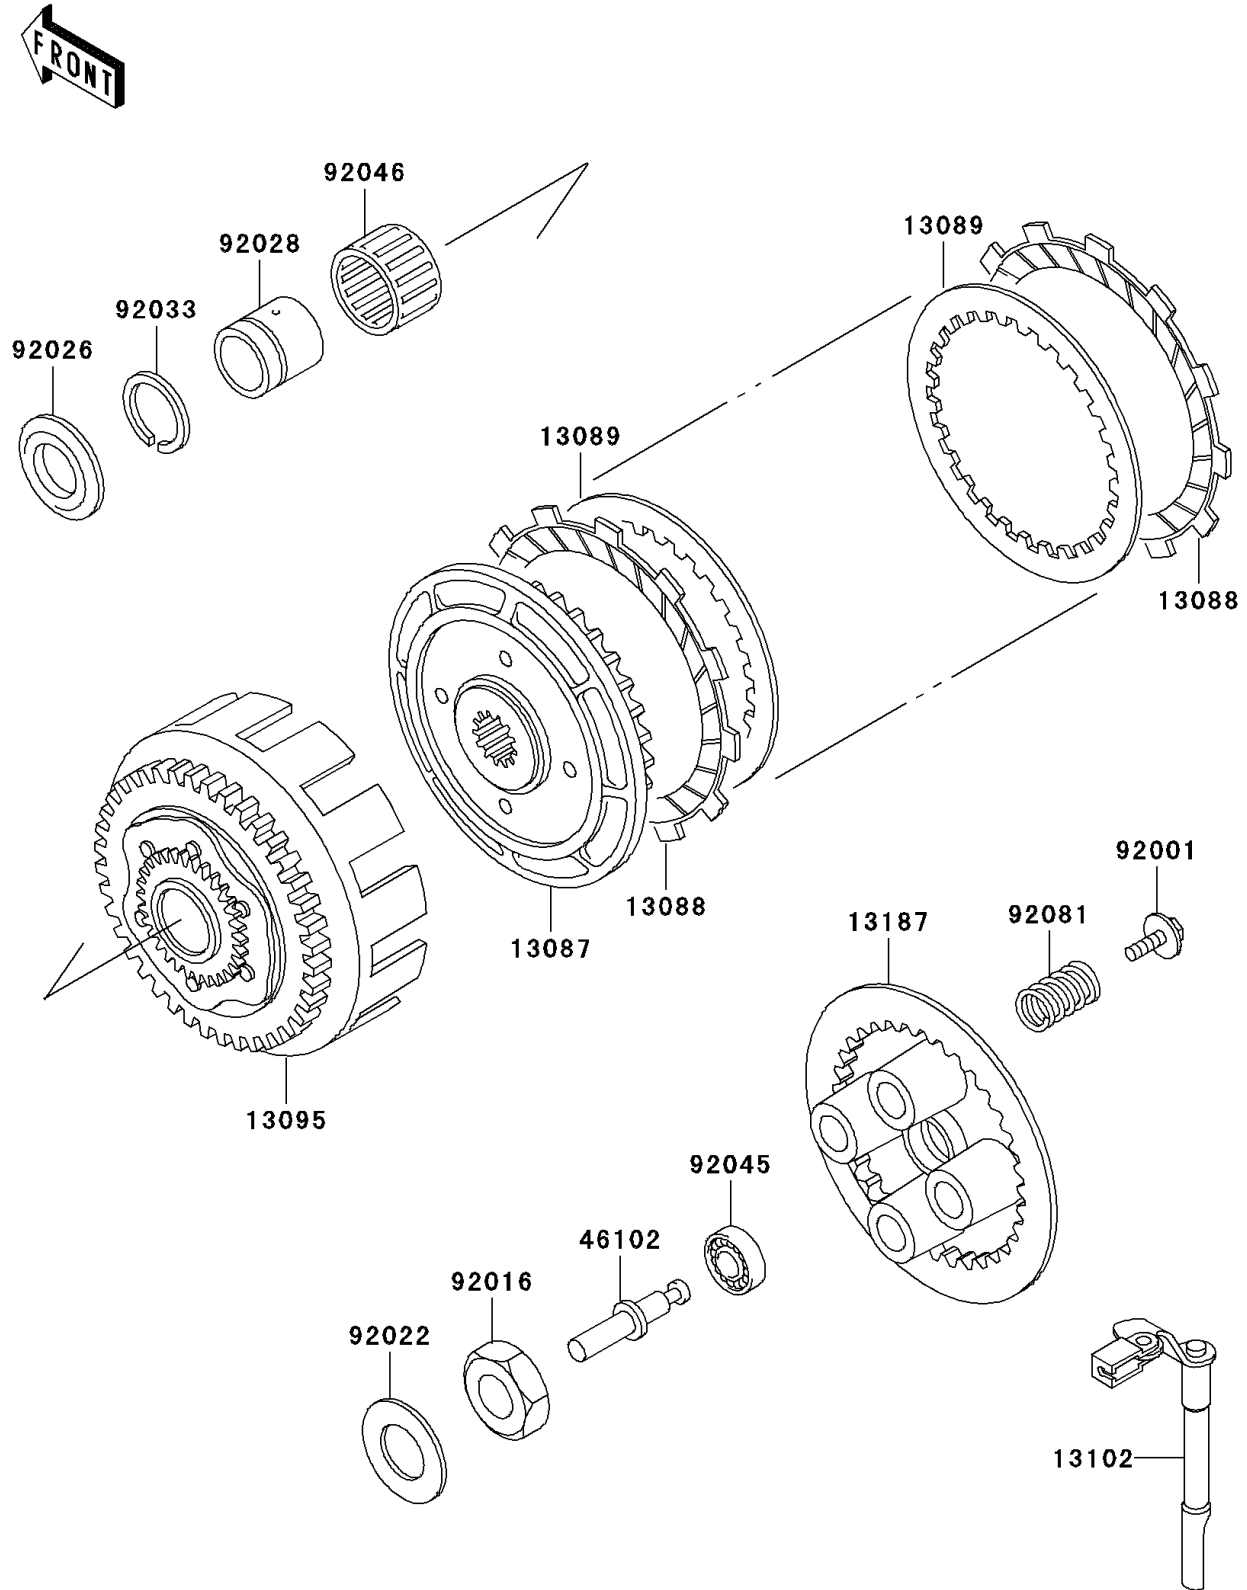

# 2005 Ninja® 250R PARTS DIAGRAM

Clutch

E1350

## 2005 Ninja® 250R PARTS LIST

### Clutch

ITEM NAME	PART NUMBER	QUANTITY
HUB-CLUTCH (Ref # 13087)	13087-1076	1
PLATE-FRICTION (Ref # 13088)	13088-1013	5
PLATE-CLUTCH,T=2.0 (Ref # 13089)	13089-026	4
HOUSING-COMP-CLUTCH (Ref # 13095)	13095-1145	1
RELEASE-COMP-CLUTCH (Ref # 13102)	13102-1079	1
PLATE-CLUTCH OPERATING (Ref # 13187)	13187-1057	1
ROD,CLUTCH (Ref # 46102)	46102-1030	1
BOLT,FLANGED,6X18 (Ref # 92001)	92001-1066	4
NUT,20MM (Ref # 92016)	92016-028	1
WASHER,20.3X36X2.3 (Ref # 92022)	92022-1116	1
SPACER,THRUST,T=5.5 (Ref # 92026)	92026-116	1
BUSHING,CLUTCH (Ref # 92028)	92028-1414	1
RING-SNAP (Ref # 92033)	92033-1212	1
BEARING-BALL (Ref # 92045)	92045-1408	1
BEARING-NEEDLE,KTV323723 (Ref # 92046)	92046-028	1
SPRING,CLUTCH (Ref # 92081)	92081-139	4