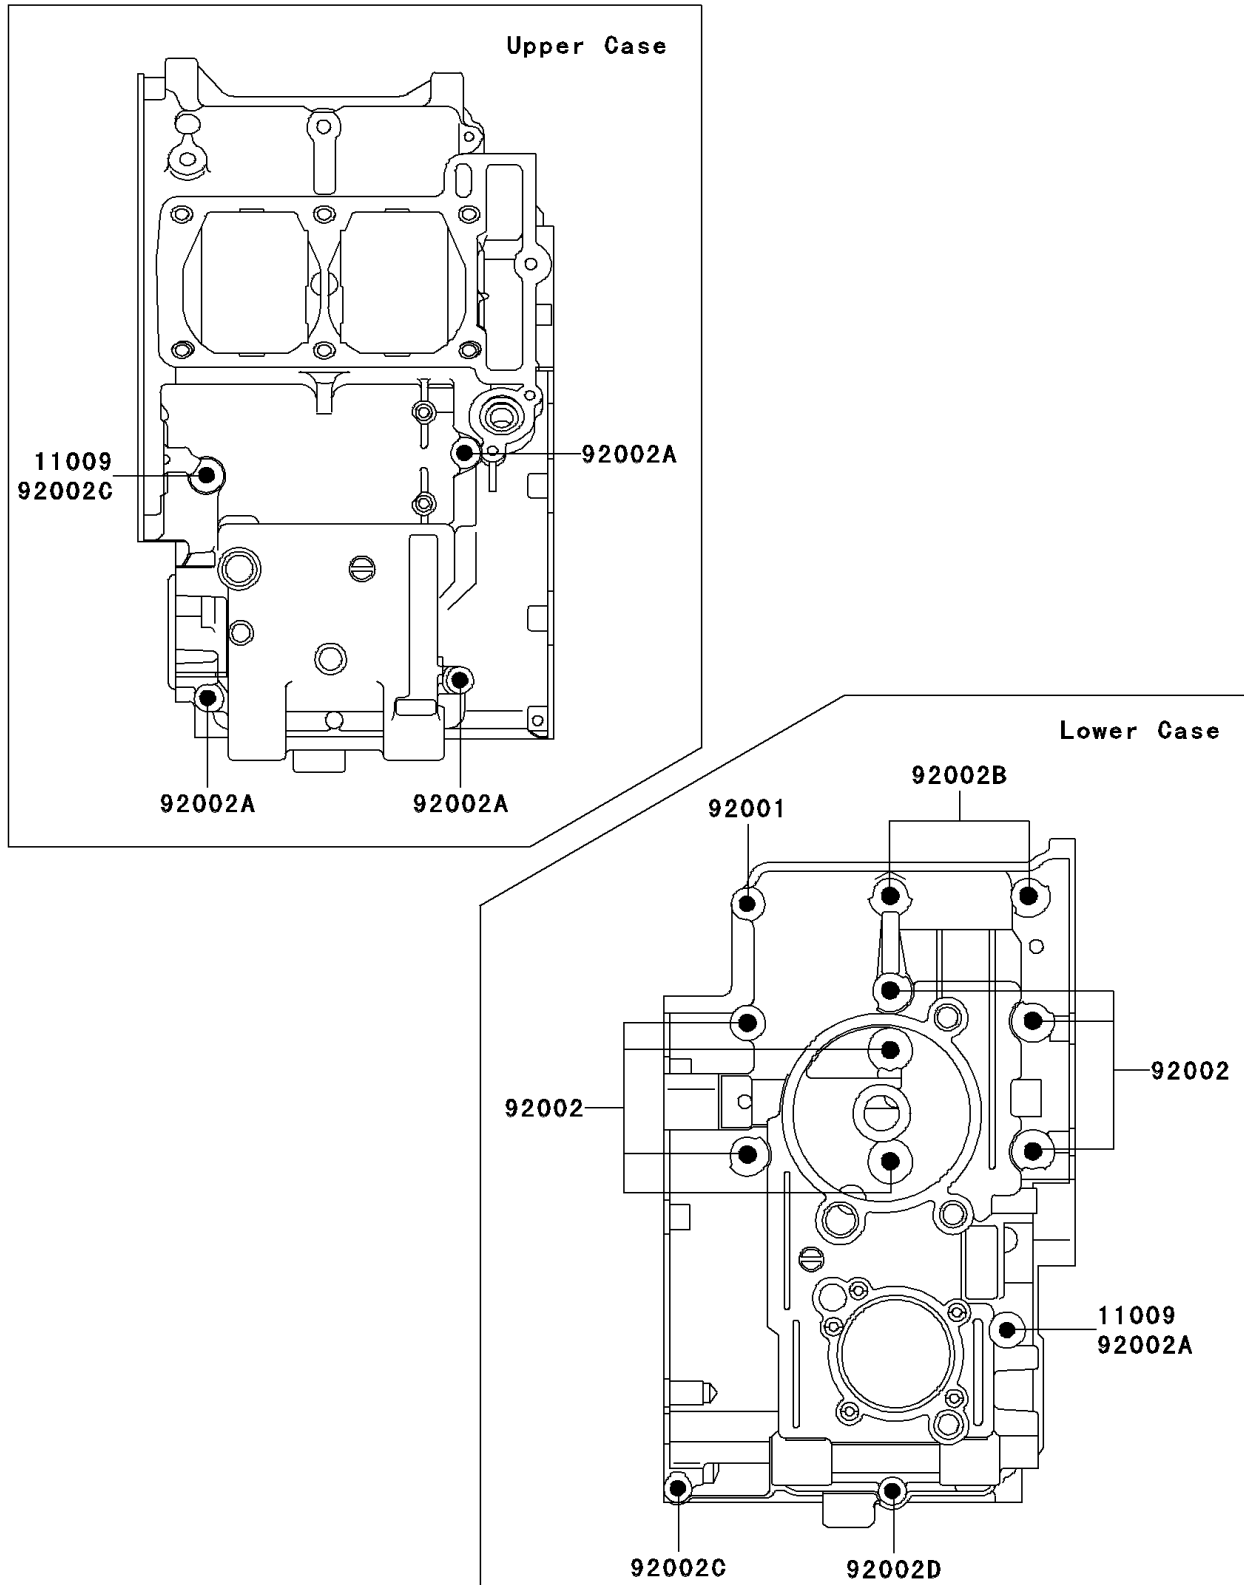

2004 Ninja® 250R PARTS DIAGRAM

Crankcase Bolt Pattern

E1412

2004 Ninja® 250R PARTS LIST

Crankcase Bolt Pattern

ITEM NAME	PART NUMBER	QUANTITY
GASKET,6.5X12X1.0 (Ref # 11009)	11009-1568	2
BOLT,6X38 (Ref # 92001)	92001-1899	1
BOLT,8X90 (Ref # 92002)	92002-1057	7
BOLT,6X85 (Ref # 92002A)	92002-1306	4
BOLT,8X72 (Ref # 92002B)	92002-1329	2
BOLT,6X60 (Ref # 92002C)	92002-1584	2
BOLT,6X135 (Ref # 92002D)	92002-1687	1