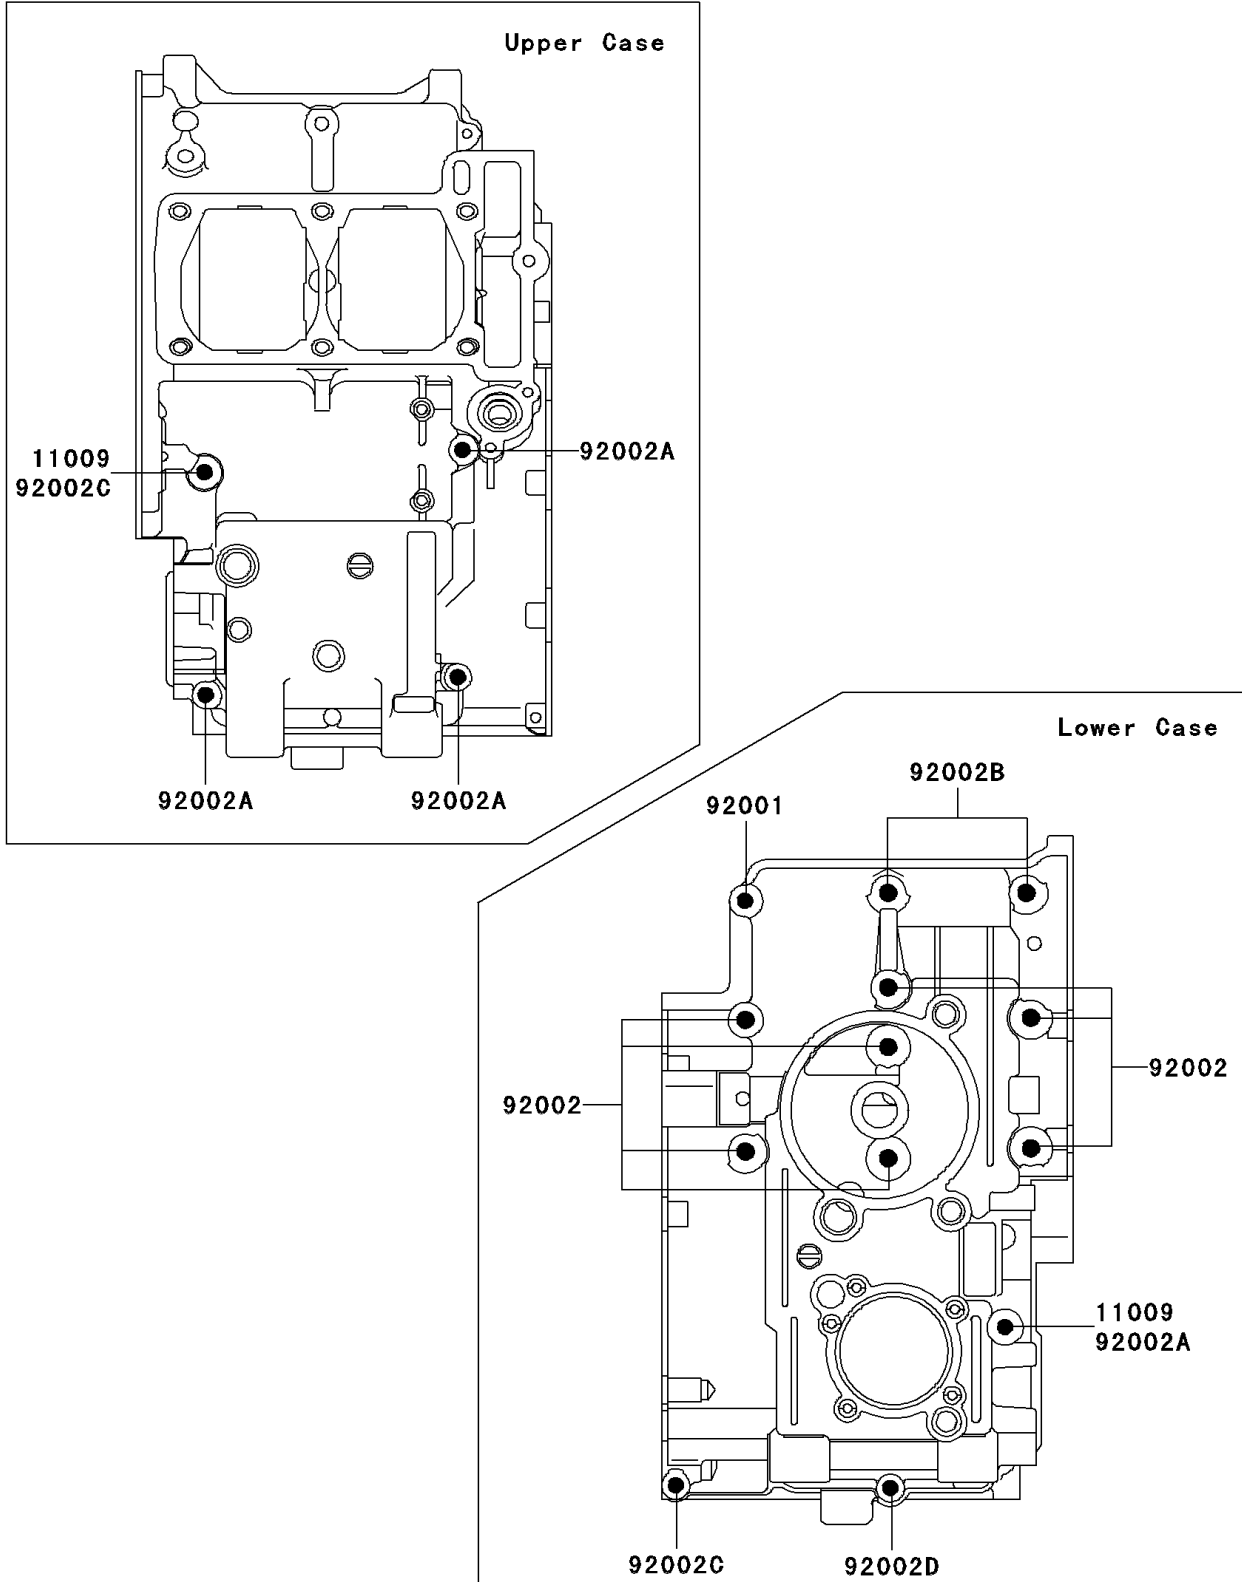

2005 Ninja[®] 250R PARTS DIAGRAM

Crankcase Bolt Pattern

E1412

2005 Ninja® 250R PARTS LIST

Crankcase Bolt Pattern

ITEM NAME	PART NUMBER	QUANTITY
GASKET,6.5X12X1.0 (Ref # 11009)	11009-1568	2
BOLT,6X38 (Ref # 92001)	92001-1899	1
BOLT,8X90 (Ref # 92002)	92002-1057	7
BOLT,6X85 (Ref # 92002A)	92002-1306	4
BOLT,8X72 (Ref # 92002B)	92002-1329	2
BOLT,6X60 (Ref # 92002C)	92002-1584	2
BOLT,6X135 (Ref # 92002D)	92002-1687	1