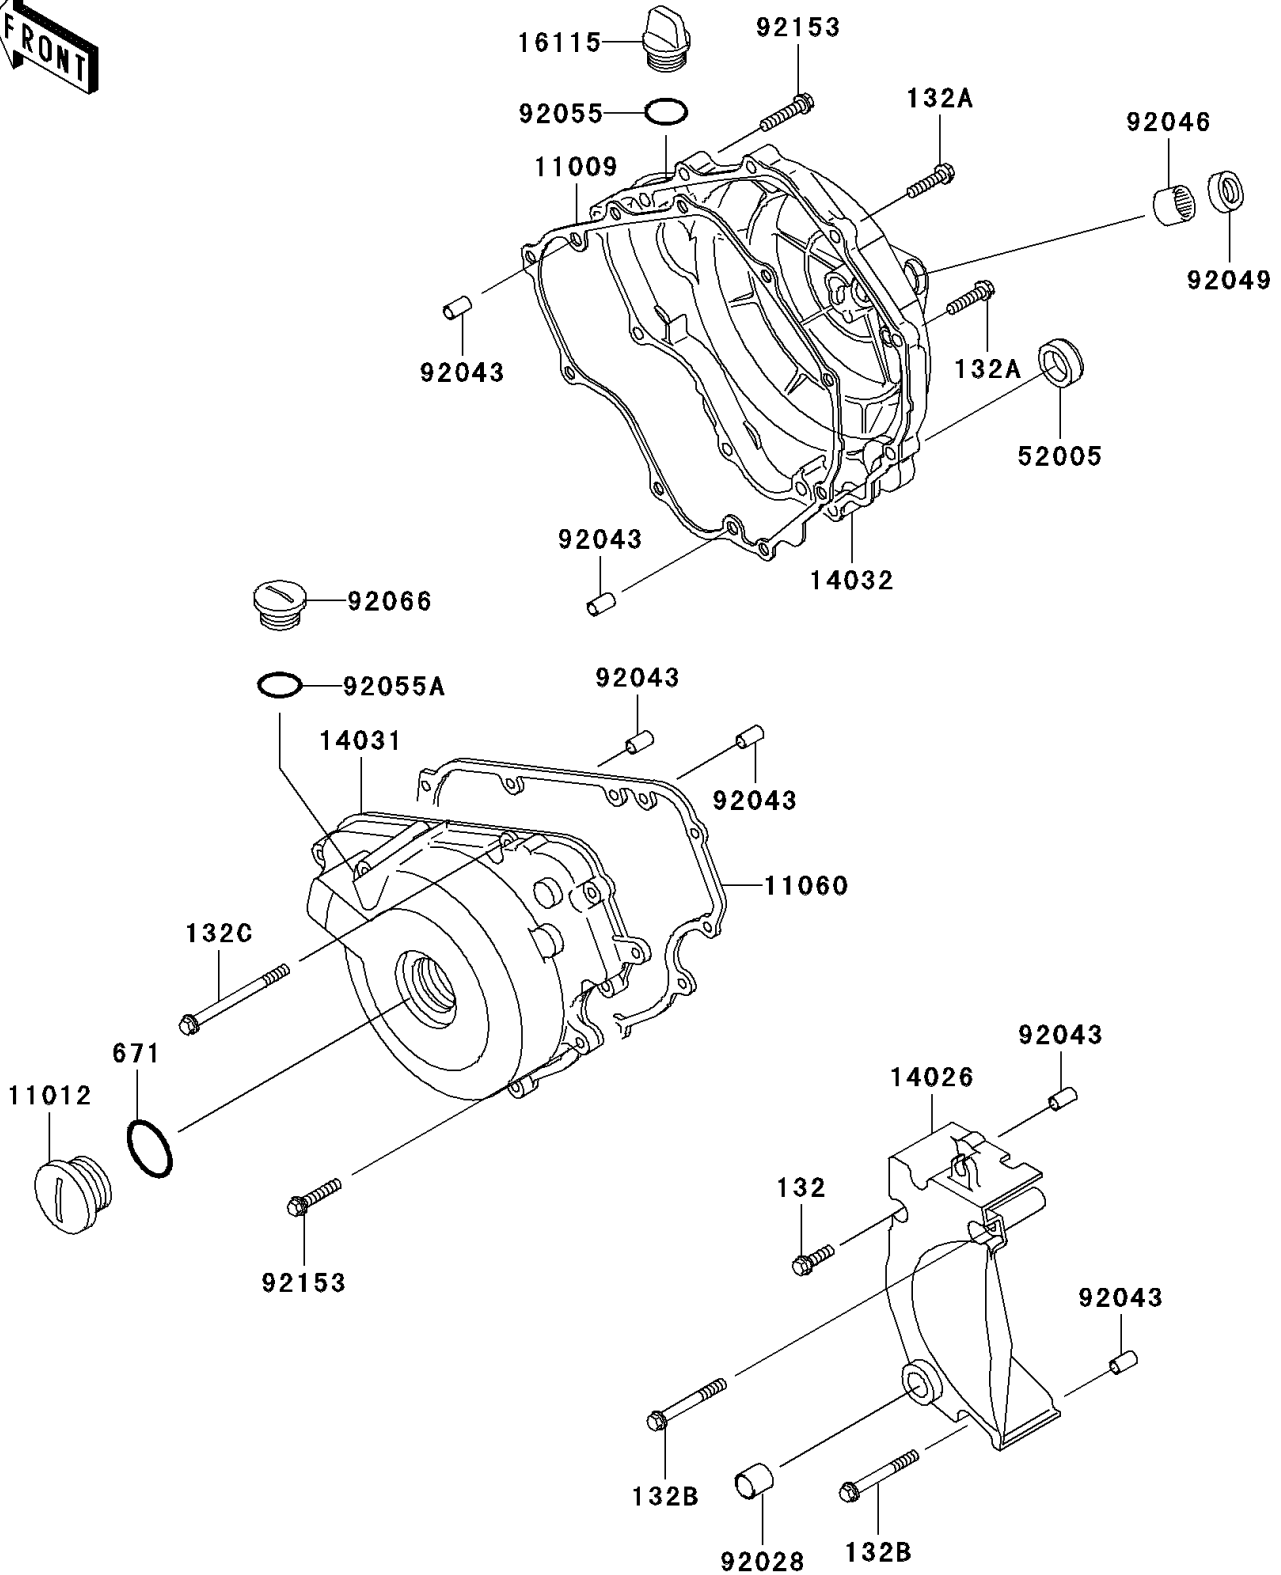

2001 Ninja® 250R PARTS DIAGRAM

Engine Cover(s)

E1431

2001 Ninja® 250R PARTS LIST

Engine Cover(s)

ITEM NAME	PART NUMBER	QUANTITY
BOLT-FLANGED-SMALL (Ref # 132)	132J0620	1
BOLT-FLANGED-SMALL (Ref # 132A)	132J0625	2
BOLT-FLANGED-SMALL (Ref # 132B)	132J0650	2
BOLT-FLANGED-SMALL (Ref # 132C)	132J0675	1
O RING,40MM (Ref # 671)	671B2540	1
GASKET,CLUTCH COVER (Ref # 11009)	11009-1872	1
CAP (Ref # 11012)	11012-1362	1
GASKET,GENERATOR COVER (Ref # 11060)	11060-1920	1
COVER-CHAIN (Ref # 14026)	14026-1122	1
COVER-GENERATOR (Ref # 14031)	14031-1225	1
COVER-CLUTCH (Ref # 14032)	14032-1213	1
CAP-OIL FILLER (Ref # 16115)	16115-1068	1
GAUGE,OIL LEVEL (Ref # 52005)	52005-1009	1
BUSHING (Ref # 92028)	92028-1710	1
PIN,6.2X8X14 (Ref # 92043)	92043-1263	6
BEARING-NEEDLE,HK1210 (Ref # 92046)	92046-1010	1
SEAL-OIL,TB12205.5 (Ref # 92049)	92049-1271	1
RING-O,31.7X2.4 (Ref # 92055)	92055-049	1
RING-O (Ref # 92055A)	92055-1146	1
PLUG,COVER (Ref # 92066)	92066-1163	1
BOLT,6X30 (Ref # 92153)	92153-0832	15