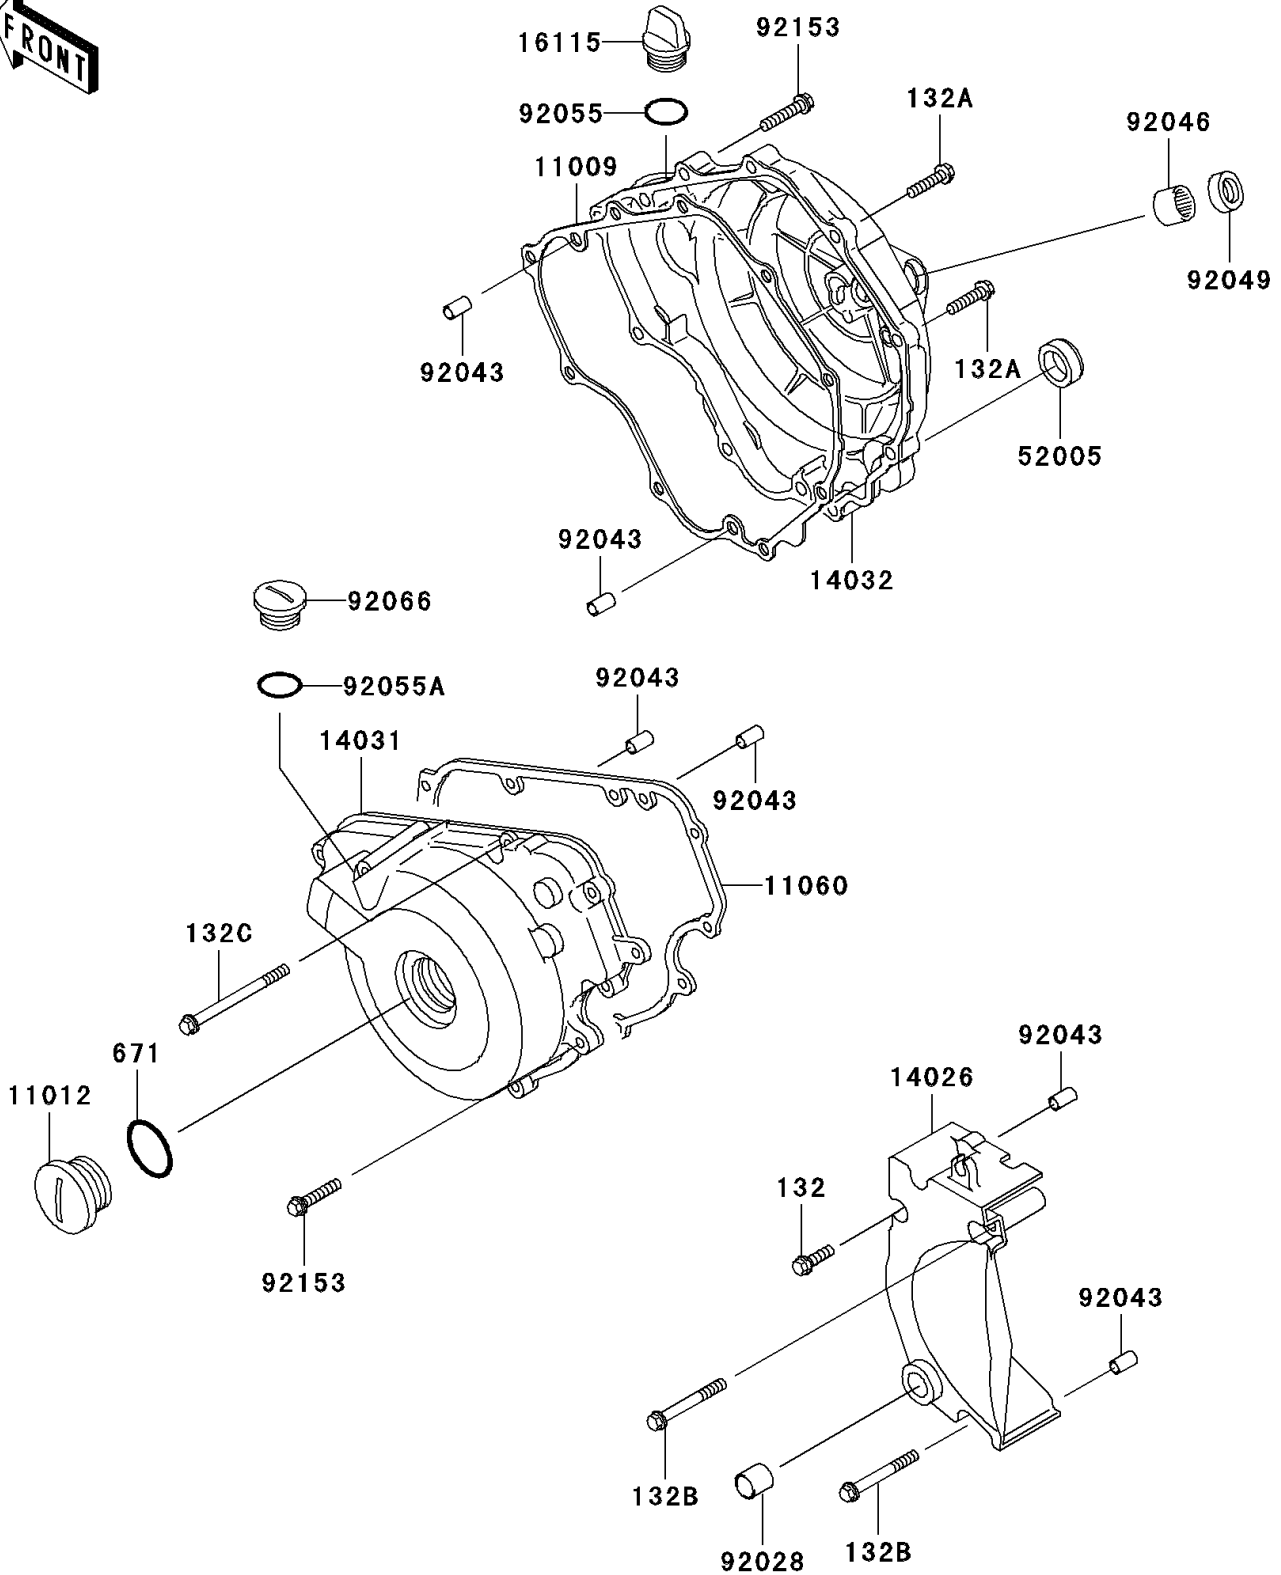

2004 Ninja® 250R PARTS DIAGRAM

Engine Cover(s)

E1431

2004 Ninja® 250R PARTS LIST

Engine Cover(s)

ITEM NAME	PART NUMBER	QUANTITY
BOLT-FLANGED-SMALL (Ref # 132)	132J0620	1
BOLT-FLANGED-SMALL (Ref # 132A)	132J0625	2
BOLT-FLANGED-SMALL (Ref # 132B)	132J0650	2
BOLT-FLANGED-SMALL (Ref # 132C)	132J0675	1
O RING,40MM (Ref # 671)	671B2540	1
GASKET,CLUTCH COVER (Ref # 11009)	11009-1872	1
CAP (Ref # 11012)	11012-1362	1
GASKET,GENERATOR COVER (Ref # 11060)	11060-1920	1
COVER-CHAIN (Ref # 14026)	14026-1122	1
COVER-GENERATOR (Ref # 14031)	14031-1225	1
COVER-CLUTCH (Ref # 14032)	14032-1213	1
CAP-OIL FILLER (Ref # 16115)	16115-1068	1
GAUGE,OIL LEVEL (Ref # 52005)	52005-1009	1
BUSHING (Ref # 92028)	92028-1710	1
PIN,6.2X8X14 (Ref # 92043)	92043-1263	6
BEARING-NEEDLE,HK1210 (Ref # 92046)	92046-1010	1
SEAL-OIL,TB12205.5 (Ref # 92049)	92049-1271	1
RING-O,31.7X2.4 (Ref # 92055)	92055-049	1
RING-O (Ref # 92055A)	92055-1146	1
PLUG,COVER (Ref # 92066)	92066-1163	1
BOLT,6X30 (Ref # 92153)	92153-0832	15