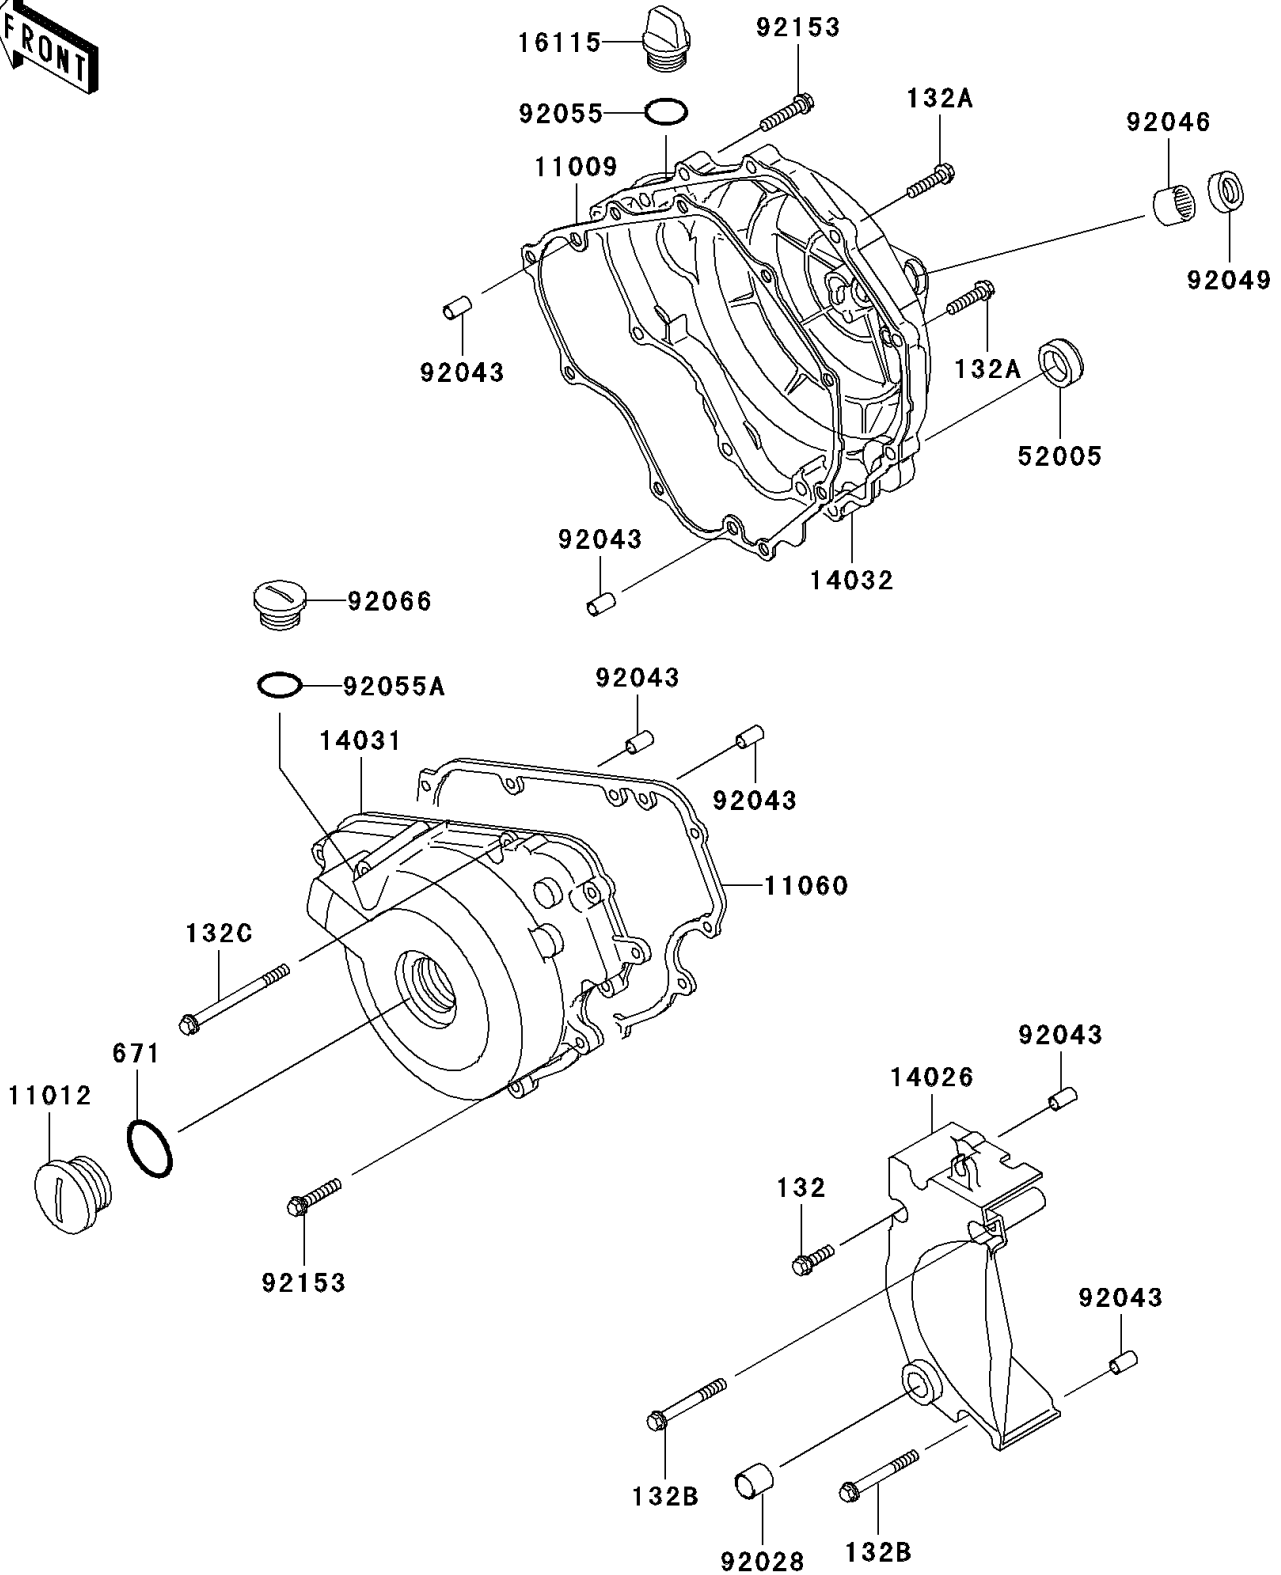

2005 Ninja® 250R PARTS DIAGRAM

Engine Cover(s)

E1431

2005 Ninja® 250R PARTS LIST

Engine Cover(s)

ITEM NAME	PART NUMBER	QUANTITY
BOLT-FLANGED-SMALL (Ref # 132)	132J0620	1
BOLT-FLANGED-SMALL (Ref # 132A)	132J0625	2
BOLT-FLANGED-SMALL (Ref # 132B)	132J0650	2
BOLT-FLANGED-SMALL (Ref # 132C)	132J0675	1
O RING,40MM (Ref # 671)	671B2540	1
GASKET,CLUTCH COVER (Ref # 11009)	11009-1872	1
CAP (Ref # 11012)	11012-1362	1
GASKET,GENERATOR COVER (Ref # 11060)	11060-1920	1
COVER-CHAIN (Ref # 14026)	14026-1122	1
COVER-GENERATOR (Ref # 14031)	14031-1225	1
COVER-CLUTCH (Ref # 14032)	14032-1213	1
CAP-OIL FILLER (Ref # 16115)	16115-1068	1
GAUGE,OIL LEVEL (Ref # 52005)	52005-1009	1
BUSHING (Ref # 92028)	92028-1710	1
PIN,6.2X8X14 (Ref # 92043)	92043-1263	6
BEARING-NEEDLE,HK1210 (Ref # 92046)	92046-1010	1
SEAL-OIL,TB12205.5 (Ref # 92049)	92049-1271	1
RING-O,31.7X2.4 (Ref # 92055)	92055-049	1
RING-O (Ref # 92055A)	92055-1146	1
PLUG,COVER (Ref # 92066)	92066-1163	1
BOLT,6X30 (Ref # 92153)	92153-0832	15