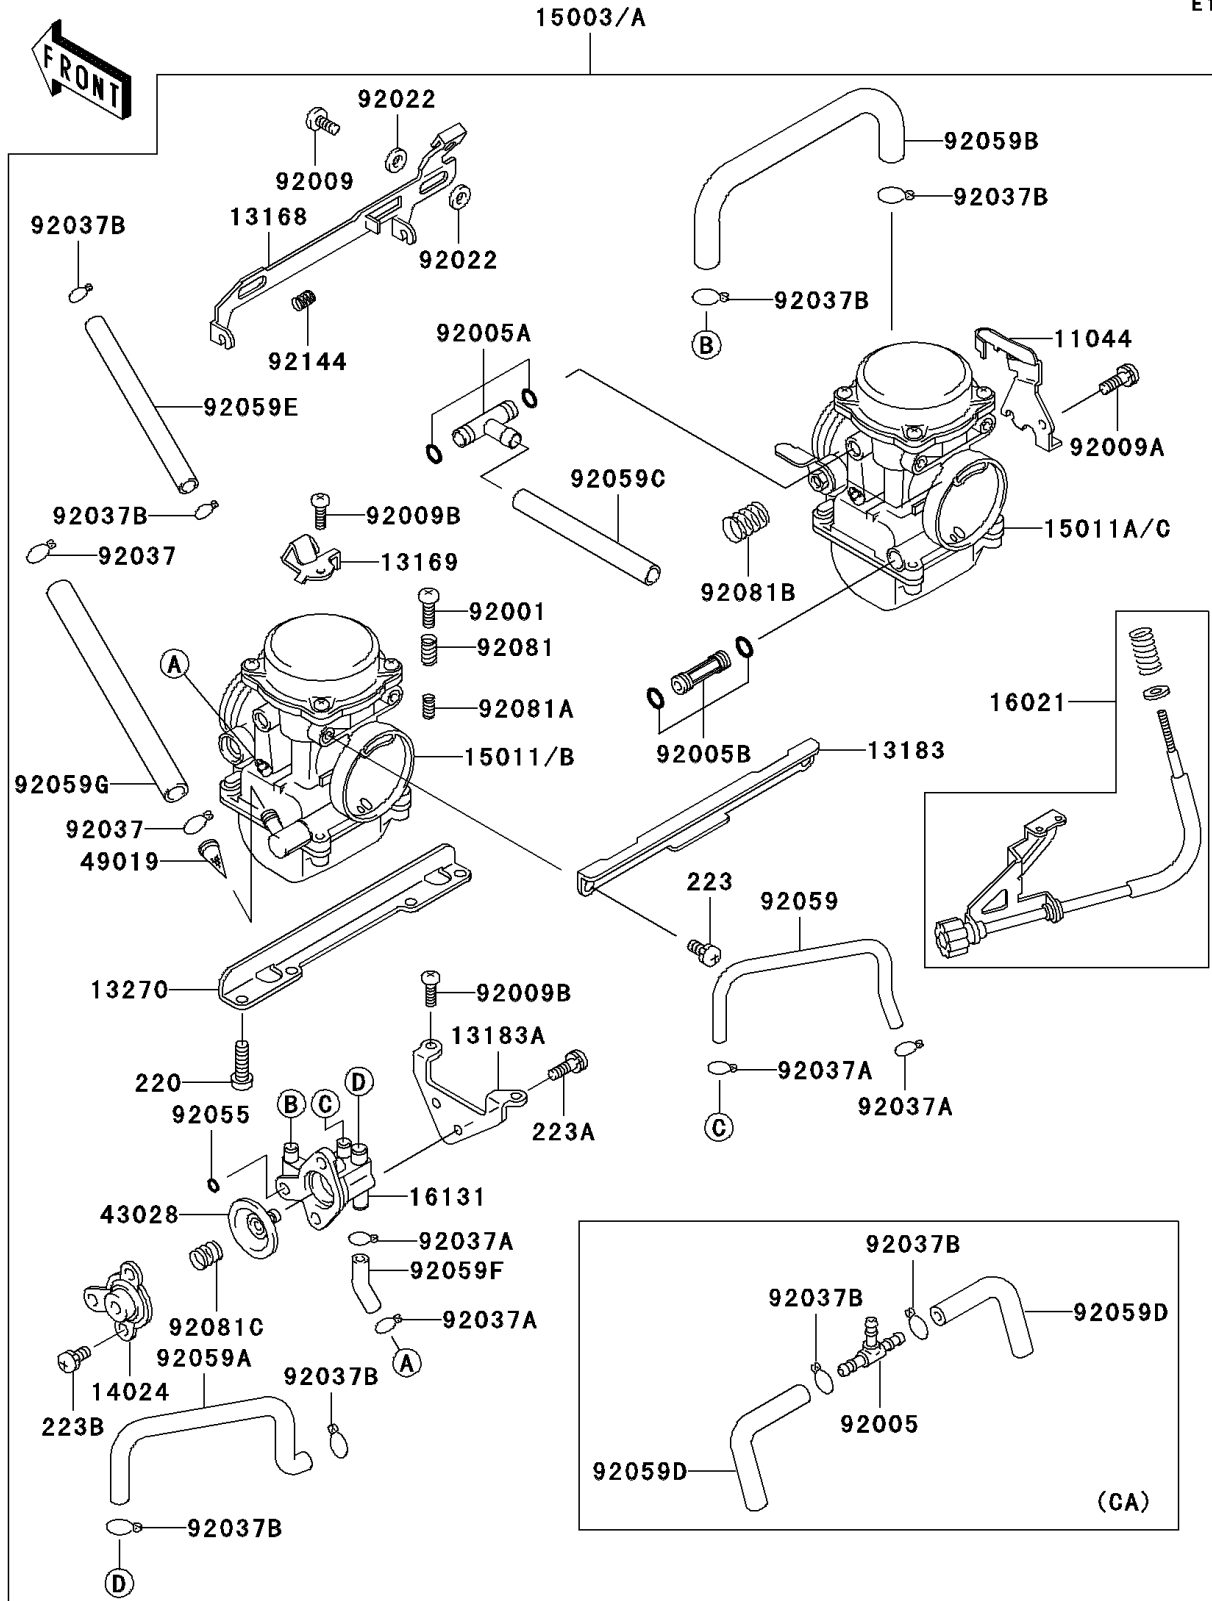

2001 Ninja® 250R PARTS DIAGRAM

Carburetor

E1611