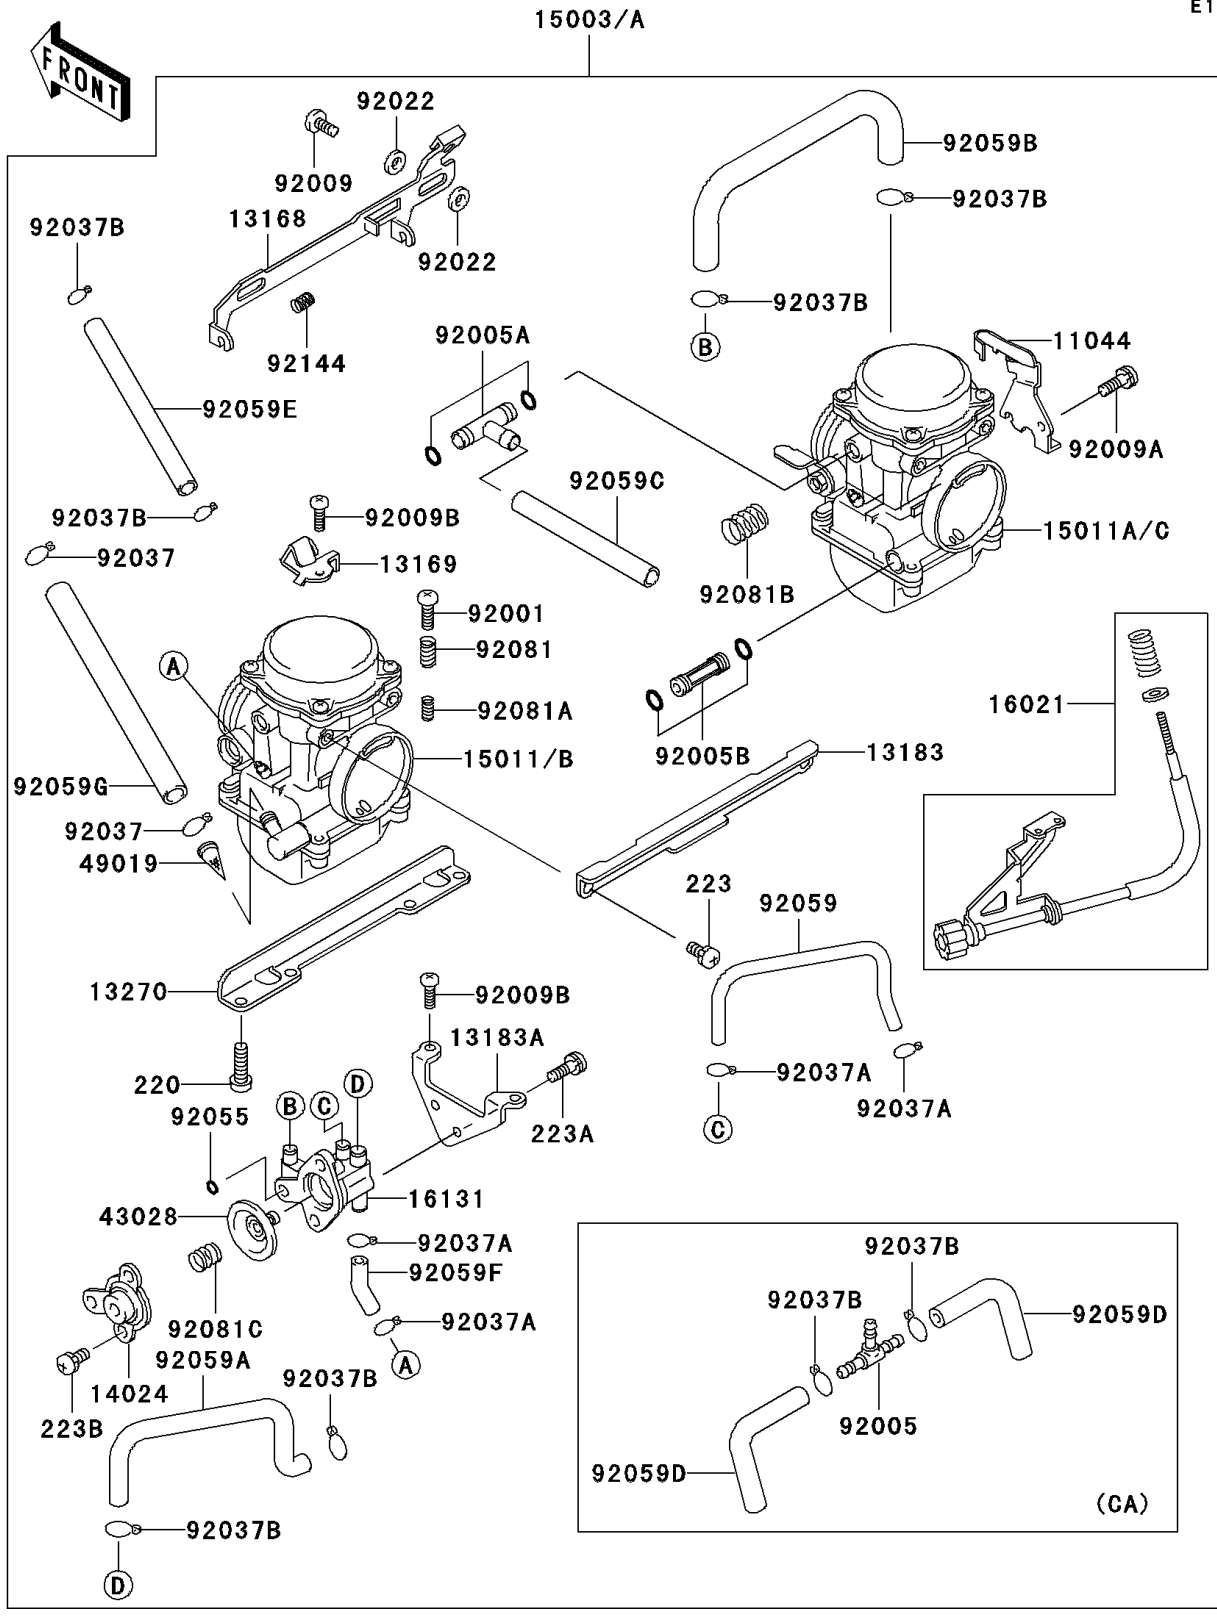

2004 Ninja® 250R PARTS DIAGRAM

Carburetor

E1611

2004 Ninja® 250R PARTS LIST

Carburetor

ITEM NAME	PART NUMBER	QUANTITY
BRACKET,THROTTLE CABLE (Ref # 11044)	11044-1061	1
LEVER,STARTER (Ref # 13168)	13168-1330	1
PLATE,STARTER CABLE (Ref # 13169)	13169-1965	1
PLATE,CARBURETOR STAY,UPP (Ref # 13183)	13183-1029	1
PLATE,AIR CUT VALVE (Ref # 13183A)	13183-1031	1
PLATE,CARBURETOR STAY,LWR (Ref # 13270)	13270-1073	1
COVER,AIR CUT VALVE (Ref # 14024)	14024-1327	1
SCREW-THROTTLE STOP (Ref # 16021)	16021-1173	1
BODY-VALVE,DIAPHRAGM (Ref # 16131)	16131-1062	1
DIAPHRAGM,5.9MM,AIR CUT VALVE (Ref # 43028)	43028-1053	1
FILTER-FUEL (Ref # 49019)	49019-1092	1
BOLT,THROTTLE ADJUST (Ref # 92001)	92001-1998	1
FITTING (Ref # 92005A)	92005-1306	1
FITTING (Ref # 92005B)	92005-1310	1
SCREW (Ref # 92009)	92009-1262	2
SCREW,5X10 (Ref # 92009A)	92009-1365	1
SCREW,4X18 (Ref # 92009B)	92009-1446	3
WASHER,6.1X11X0.8,POLYACETAL (Ref # 92022)	92022-1199	4
SCREW-PAN-CROS,6X16 (Ref # 220)	220B0616	4
SCREW-PAN-WS-CROS (Ref # 223)	223C0510	4
SCREW-PAN-WS-CROS (Ref # 223A)	223D0408	2
SCREW-PAN-WS-CROS (Ref # 223B)	223D0410	2
CLAMP,FUEL TUBE (Ref # 92037)	92037-1075	2
CLAMP,TUBE (Ref # 92037A)	92037-1142	4
RING-O (Ref # 92055)	92055-1245	1
TUBE,3.5X6.5X180 (Ref # 92059)	92059-1140	1
TUBE,5X9X160 (Ref # 92059A)	92059-1201	1
TUBE,6.5X9.5X500 (Ref # 92059C)	92059-1465	1
TUBE,5X9X140 (Ref # 92059E)	92059-1634	1