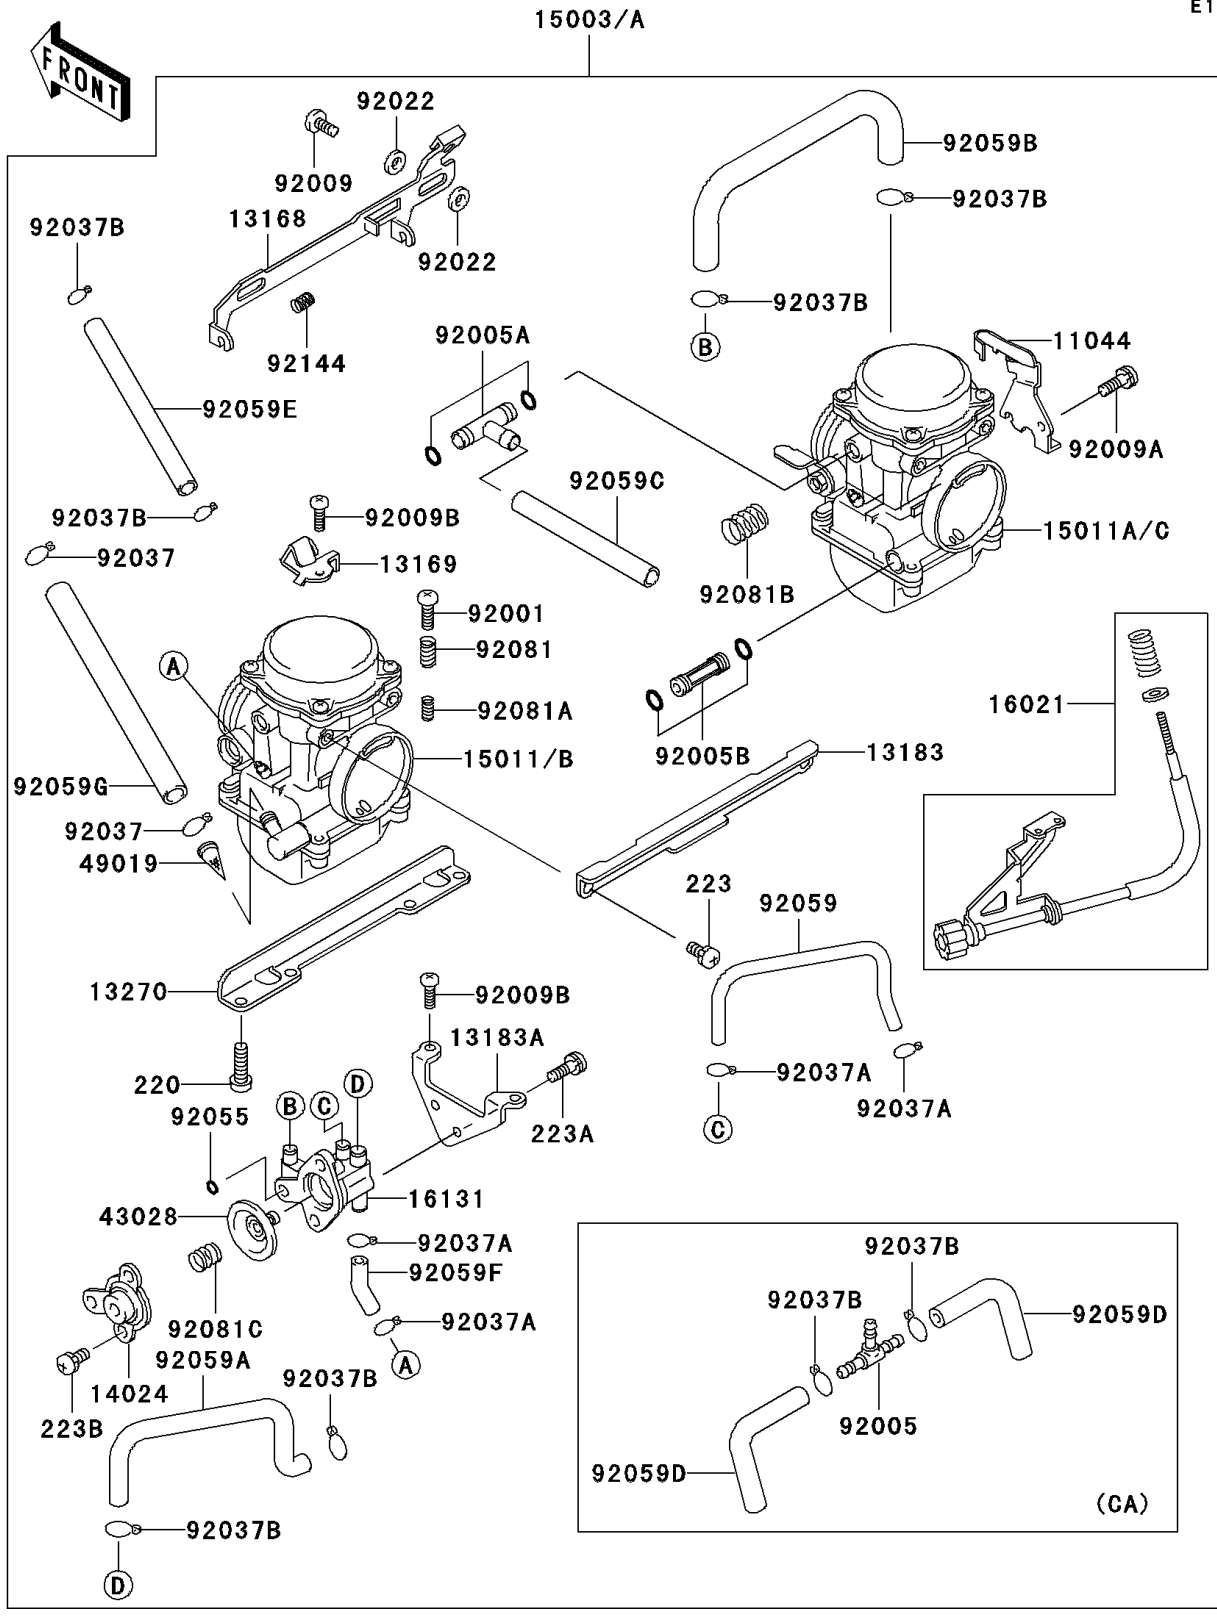

2005 Ninja® 250R PARTS DIAGRAM

Carburetor

E1611

2005 Ninja® 250R PARTS LIST

Carburetor

ITEM NAME	PART NUMBER	QUANTITY
BRACKET,THROTTLE CABLE (Ref # 11044)	11044-1061	1
LEVER,STARTER (Ref # 13168)	13168-1330	1
PLATE,STARTER CABLE (Ref # 13169)	13169-1965	1
PLATE,CARBURETOR STAY,UPP (Ref # 13183)	13183-1029	1
PLATE,AIR CUT VALVE (Ref # 13183A)	13183-1031	1
PLATE,CARBURETOR STAY,LWR (Ref # 13270)	13270-1073	1
COVER,AIR CUT VALVE (Ref # 14024)	14024-1327	1
SCREW-THROTTLE STOP (Ref # 16021)	16021-1173	1
BODY-VALVE,DIAPHRAGM (Ref # 16131)	16131-1062	1
DIAPHRAGM,5.9MM,AIR CUT VALVE (Ref # 43028)	43028-1053	1
FILTER-FUEL (Ref # 49019)	49019-1092	1
BOLT,THROTTLE ADJUST (Ref # 92001)	92001-1998	1
FITTING (Ref # 92005A)	92005-1306	1
FITTING (Ref # 92005B)	92005-1310	1
SCREW (Ref # 92009)	92009-1262	2
SCREW,5X10 (Ref # 92009A)	92009-1365	1
SCREW,4X18 (Ref # 92009B)	92009-1446	3
WASHER,6.1X11X0.8,POLYACETAL (Ref # 92022)	92022-1199	4
SCREW-PAN-CROS,6X16 (Ref # 220)	220B0616	4
SCREW-PAN-WS-CROS (Ref # 223)	223C0510	4
SCREW-PAN-WS-CROS (Ref # 223A)	223D0408	2
SCREW-PAN-WS-CROS (Ref # 223B)	223D0410	2
CLAMP,FUEL TUBE (Ref # 92037)	92037-1075	2
CLAMP,TUBE (Ref # 92037A)	92037-1142	4
RING-O (Ref # 92055)	92055-1245	1
TUBE,3.5X6.5X180 (Ref # 92059)	92059-1140	1
TUBE,5X9X160 (Ref # 92059A)	92059-1201	1
TUBE,6.5X9.5X500 (Ref # 92059C)	92059-1465	1
TUBE,5X9X140 (Ref # 92059E)	92059-1634	1