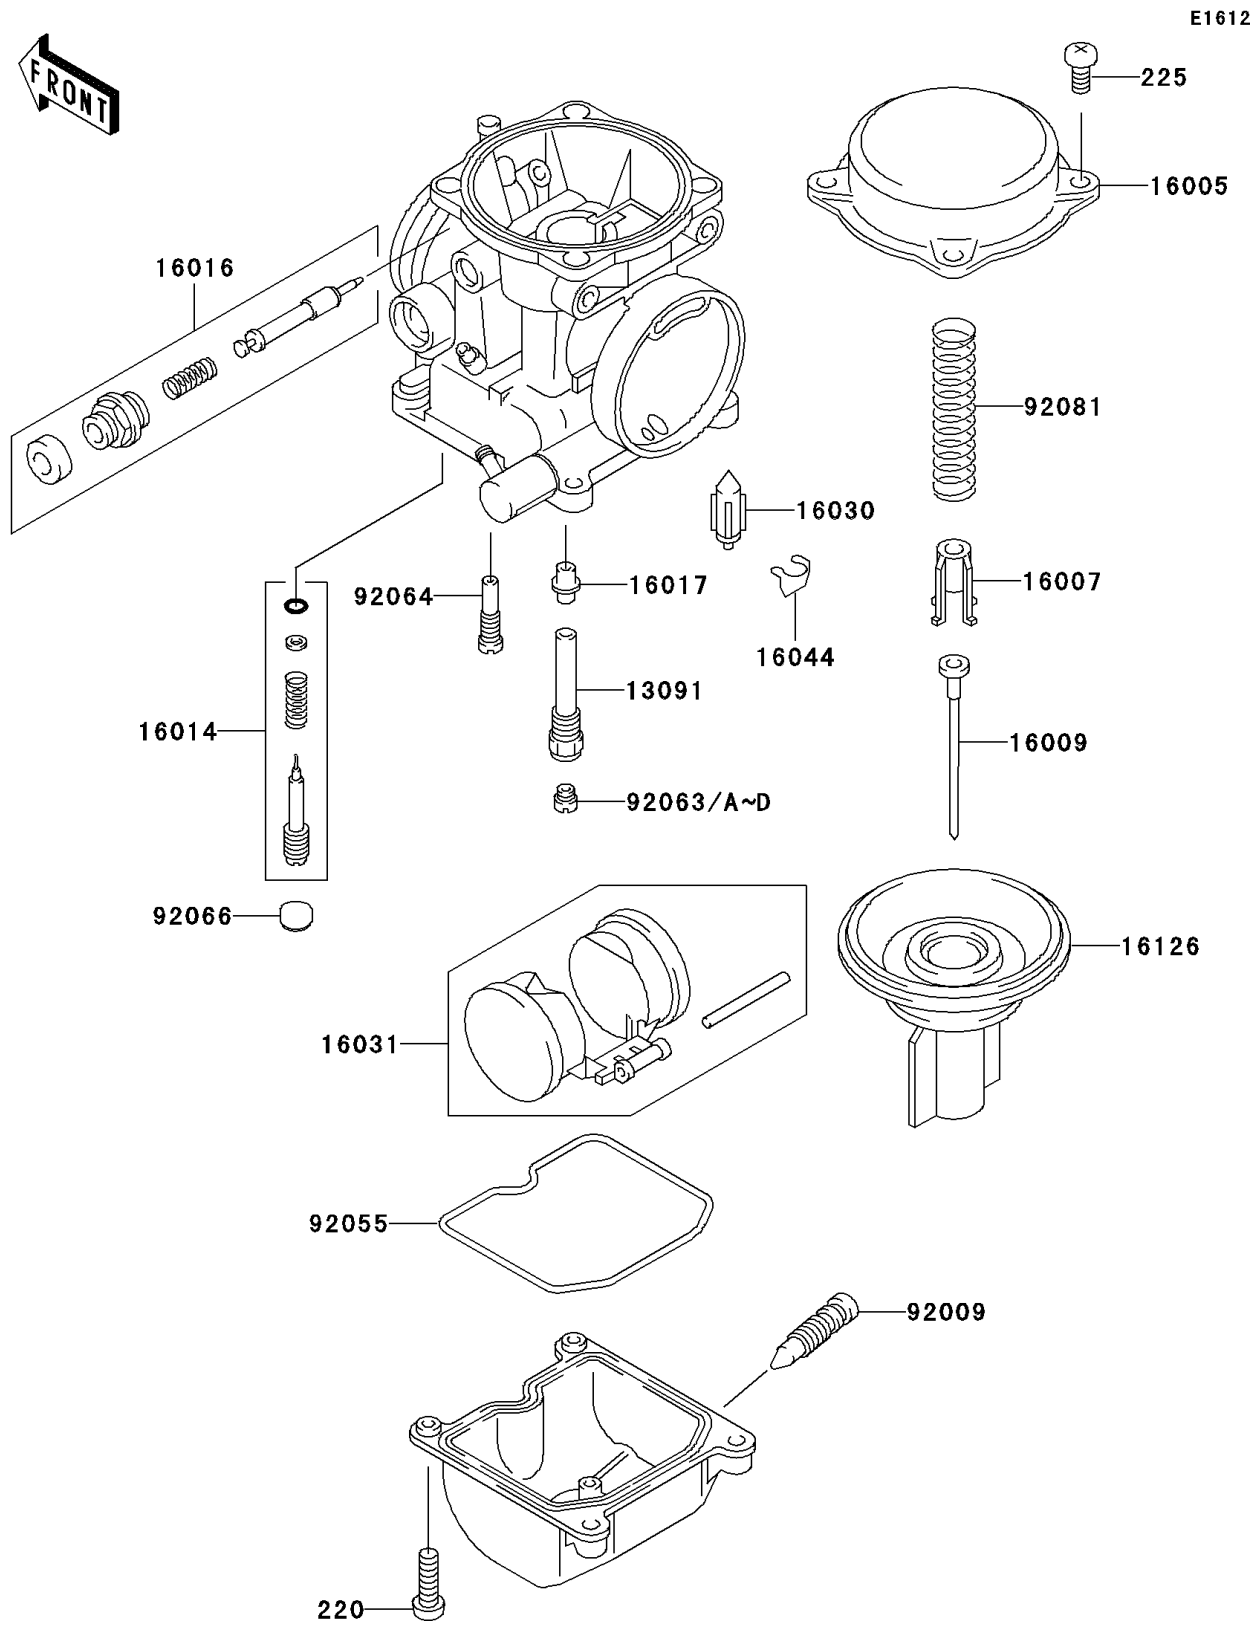

2002 Ninja® 250R PARTS DIAGRAM

Carburetor Parts

2002 Ninja® 250R PARTS LIST

Carburetor Parts

ITEM NAME	PART NUMBER	QUANTITY
SCREW-PAN-CROS (Ref # 220)	220D0414	8
SCREW-PAN-WSP-CROS (Ref # 225)	225C0418	5
HOLDER,NEEDLE JET (Ref # 13091)	13091-1425	2
TOP-CHAMBER,MIXING (Ref # 16005)	16005-1056	2
SEAT-SPRING,THROTTLE VALVE (Ref # 16007)	16007-1120	2
NEEDLE-JET,N16I (Ref # 16009)	16009-1461	2
SCREW-PILOT AIR (Ref # 16014)	16014-1081	2
PLUNGER,STARTER (Ref # 16016)	16016-1090	2
JET-NEEDLE (Ref # 16017)	16017-1326	2
VALVE-FLOAT (Ref # 16030)	16030-1007	2
FLOAT (Ref # 16031)	16031-1077	2
CLAMP,FLOAT VALVE (Ref # 16044)	16044-007	2
VALVE,VACUUM (Ref # 16126)	16126-1198	2
SCREW,DRAIN,M6X0.75 (Ref # 92009)	92009-1551	2
RING-O,FLOAT CHAMBER (Ref # 92055)	92055-1222	2
JET-MAIN,#100 (Ref # 92063)	92063-1008	2
JET-MAIN,#105 (Ref # 92063A)	92063-1009	2
JET-MAIN,#110 (Ref # 92063B)	92063-1114	2
JET-MAIN,#102 (Ref # 92063C)	92063-1115	2
JET-MAIN,#108 (Ref # 92063D)	92063-1116	2
JET-PILOT,#38 (Ref # 92064)	92064-1050	2
PLUG,PILOT AIR SCREW,6.9X2 (Ref # 92066)	92066-1051	2
SPRING,VACUUM VALVE (Ref # 92081)	92081-1925	2