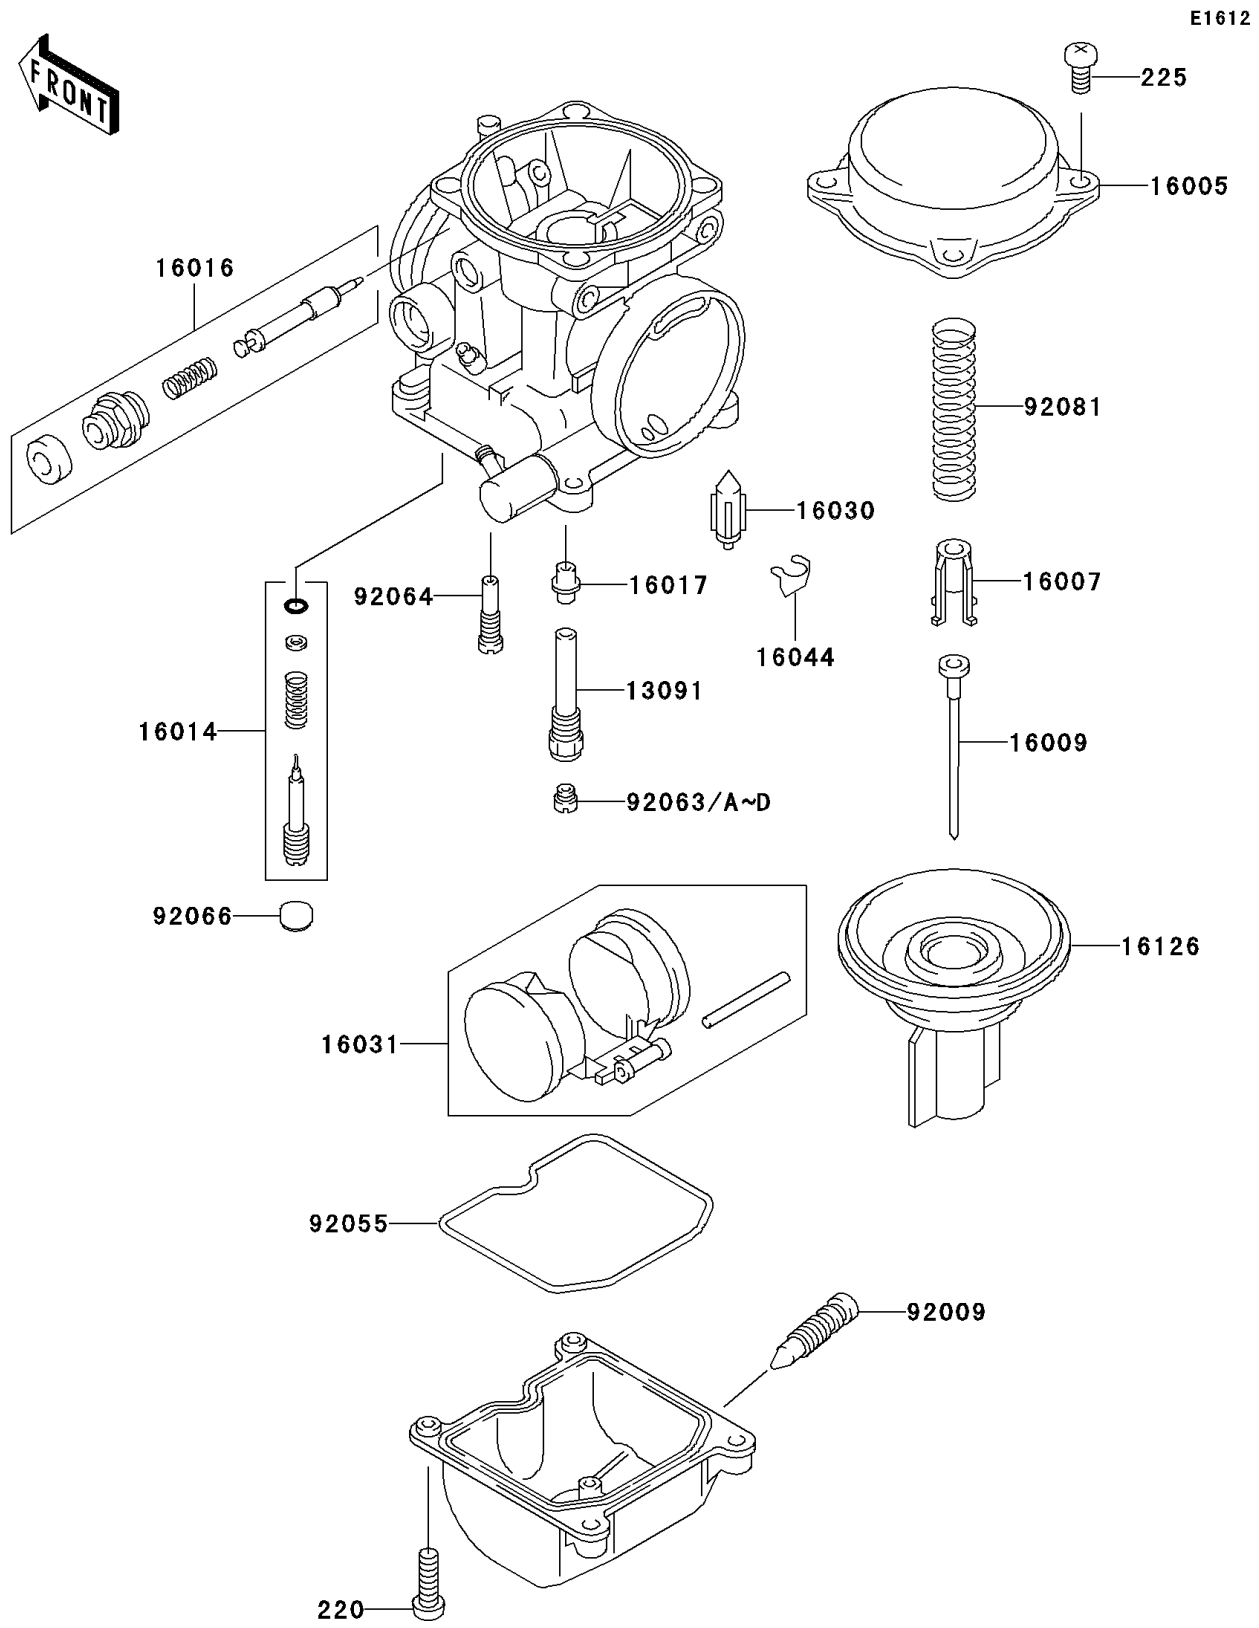

2004 Ninja® 250R PARTS DIAGRAM

Carburetor Parts

2004 Ninja® 250R PARTS LIST

Carburetor Parts

ITEM NAME	PART NUMBER	QUANTITY
SCREW-PAN-CROS (Ref # 220)	220D0414	8
SCREW-PAN-WSP-CROS (Ref # 225)	225C0418	5
HOLDER,NEEDLE JET (Ref # 13091)	13091-1425	2
TOP-CHAMBER,MIXING (Ref # 16005)	16005-1056	2
SEAT-SPRING,THROTTLE VALVE (Ref # 16007)	16007-1120	2
NEEDLE-JET,N16I (Ref # 16009)	16009-1461	2
SCREW-PILOT AIR (Ref # 16014)	16014-1081	2
PLUNGER,STARTER (Ref # 16016)	16016-1090	2
JET-NEEDLE (Ref # 16017)	16017-1326	2
VALVE-FLOAT (Ref # 16030)	16030-1007	2
FLOAT (Ref # 16031)	16031-1077	2
CLAMP,FLOAT VALVE (Ref # 16044)	16044-007	2
VALVE,VACUUM (Ref # 16126)	16126-1198	2
SCREW,DRAIN,M6X0.75 (Ref # 92009)	92009-1551	2
RING-O,FLOAT CHAMBER (Ref # 92055)	92055-1222	2
JET-MAIN,#100 (Ref # 92063)	92063-1008	2
JET-MAIN,#105 (Ref # 92063A)	92063-1009	2
JET-MAIN,#110 (Ref # 92063B)	92063-1114	2
JET-MAIN,#102 (Ref # 92063C)	92063-1115	2
JET-MAIN,#108 (Ref # 92063D)	92063-1116	2
JET-PILOT,#38 (Ref # 92064)	92064-1050	2
PLUG,PILOT AIR SCREW,6.9X2 (Ref # 92066)	92066-1051	2
SPRING,VACUUM VALVE (Ref # 92081)	92081-1925	2