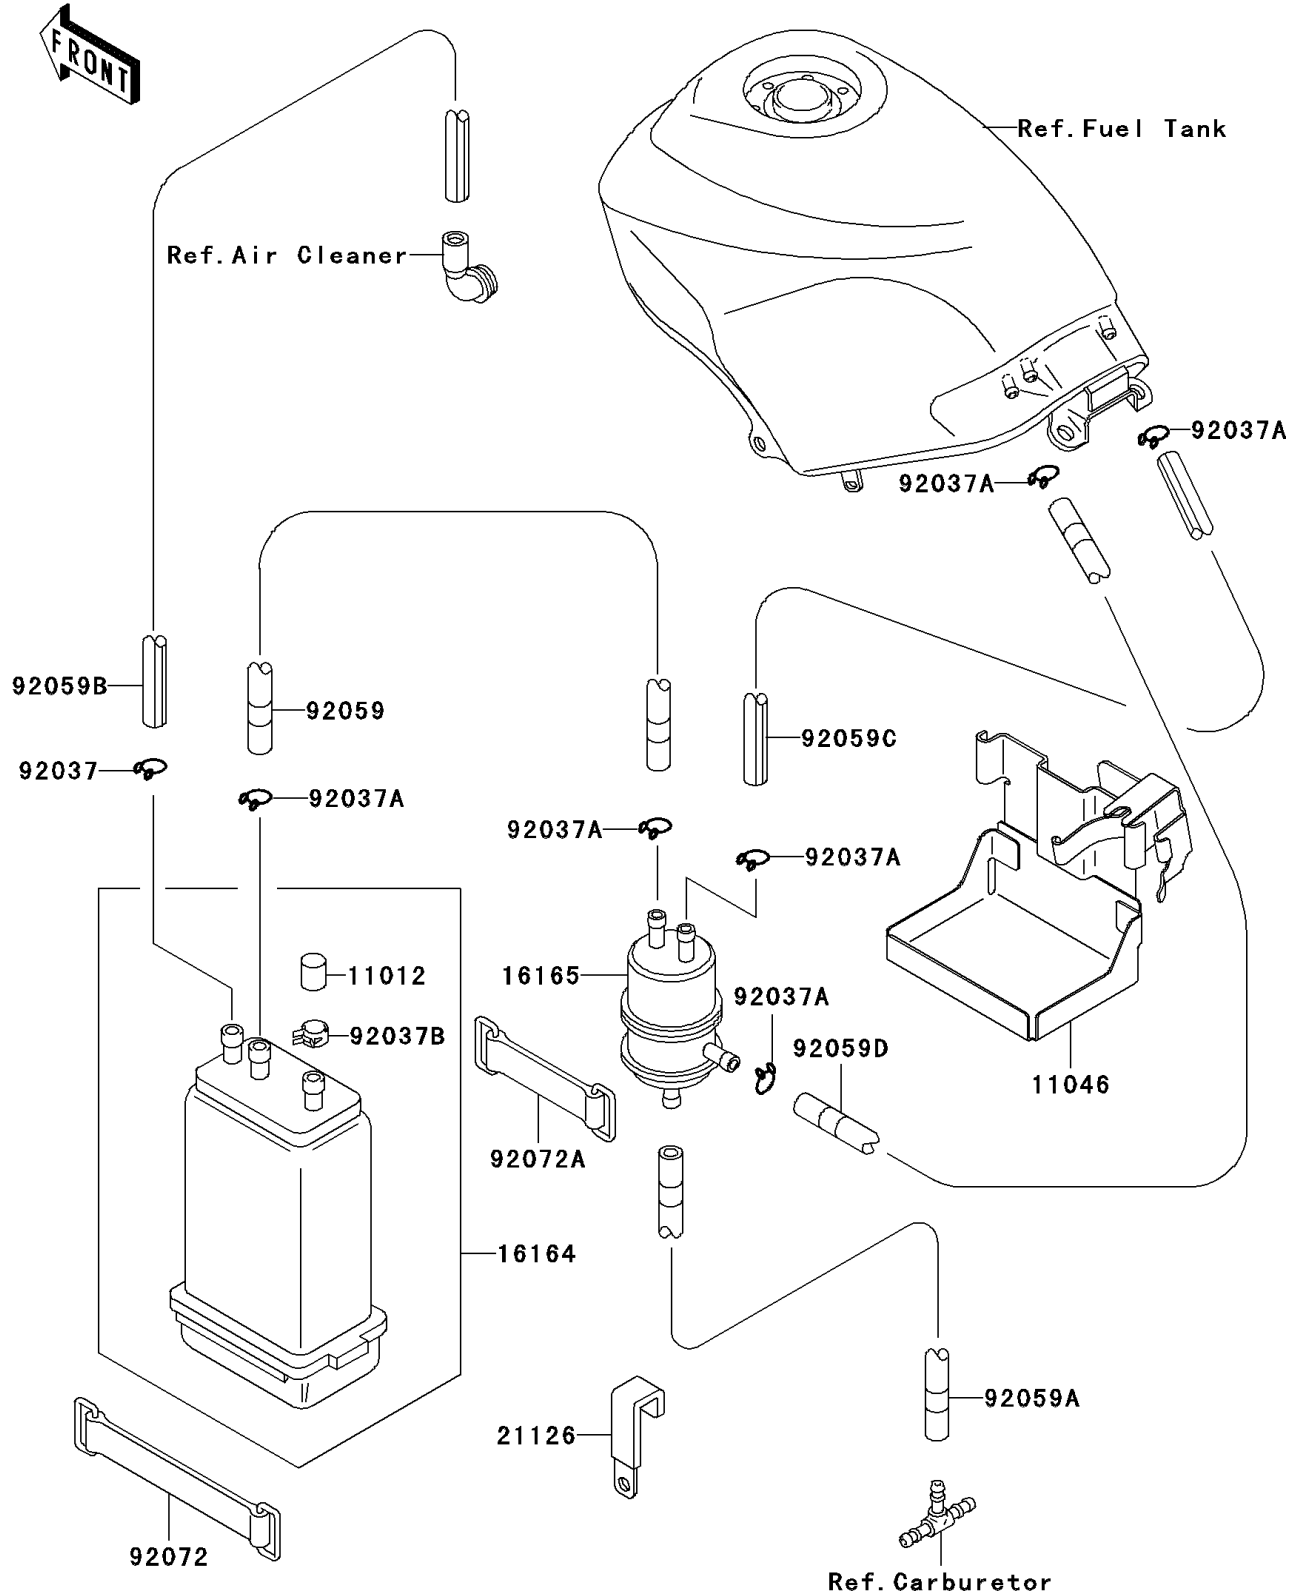

2001 Ninja® 250R PARTS DIAGRAM

Fuel Evaporative System(CA)

E1650

2001 Ninja® 250R PARTS LIST

Fuel Evaporative System(CA)

ITEM NAME	PART NUMBER	QUANTITY
CAP,CANISTER (Ref # 11012)	11012-1388	1
BRACKET,CANISTER (Ref # 11046)	11046-1238	1
CANISTER (Ref # 16164)	16164-1054	1
SEPARATOR (Ref # 16165)	16165-1001	1
CLAMP,WIRING HARNESS (Ref # 21126)	21126-008	1
CLAMP,HOSE (Ref # 92037)	92037-1104	1
CLAMP,TUBE (Ref # 92037A)	92037-147	6
CLAMP,CANISTER (Ref # 92037B)	92037-1512	1
TUBE,5X10X170,BLUE (Ref # 92059)	92059-1496	1
TUBE,4X9X420,WHITE (Ref # 92059A)	92059-1568	1
TUBE,7X12X830,GREEN (Ref # 92059B)	92059-1806	1
TUBE,5X10X610,BLUE (Ref # 92059C)	92059-1808	1
TUBE,5X10X640,RED (Ref # 92059D)	92059-1952	1
BAND,L=150 (Ref # 92072)	92072-1188	1
BAND,L=50 (Ref # 92072A)	92072-1419	1