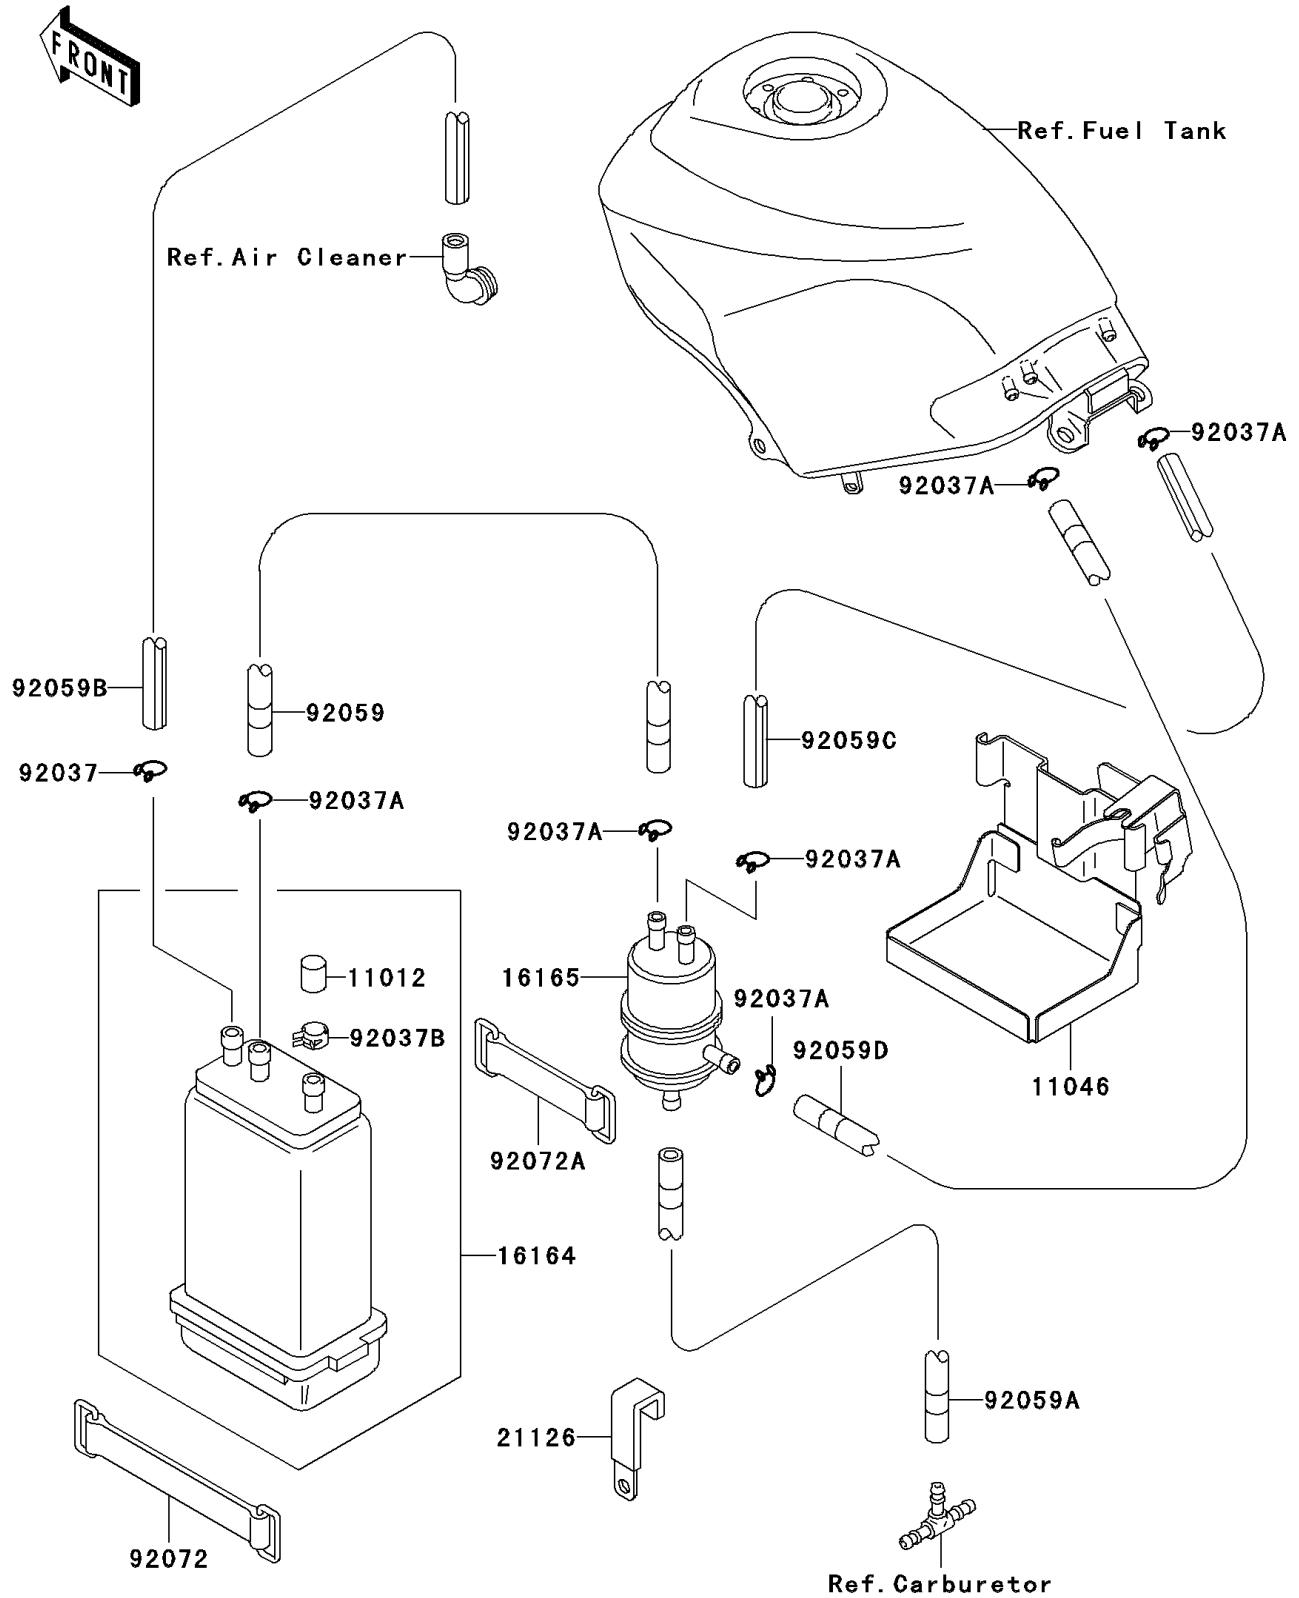

2004 Ninja® 250R PARTS DIAGRAM

Fuel Evaporative System(CA)

E1650

2004 Ninja® 250R PARTS LIST

Fuel Evaporative System(CA)

ITEM NAME	PART NUMBER	QUANTITY
CAP,CANISTER (Ref # 11012)	11012-1388	1
BRACKET,CANISTER (Ref # 11046)	11046-1238	1
CANISTER (Ref # 16164)	16164-1054	1
SEPARATOR (Ref # 16165)	16165-1001	1
CLAMP,WIRING HARNESS (Ref # 21126)	21126-008	1
CLAMP,HOSE (Ref # 92037)	92037-1104	1
CLAMP,TUBE (Ref # 92037A)	92037-147	6
CLAMP,CANISTER (Ref # 92037B)	92037-1512	1
TUBE,5X10X170,BLUE (Ref # 92059)	92059-1496	1
TUBE,4X9X420,WHITE (Ref # 92059A)	92059-1568	1
TUBE,7X12X830,GREEN (Ref # 92059B)	92059-1806	1
TUBE,5X10X610,BLUE (Ref # 92059C)	92059-1808	1
TUBE,5X10X640,RED (Ref # 92059D)	92059-1952	1
BAND,L=150 (Ref # 92072)	92072-1188	1
BAND,L=50 (Ref # 92072A)	92072-1419	1