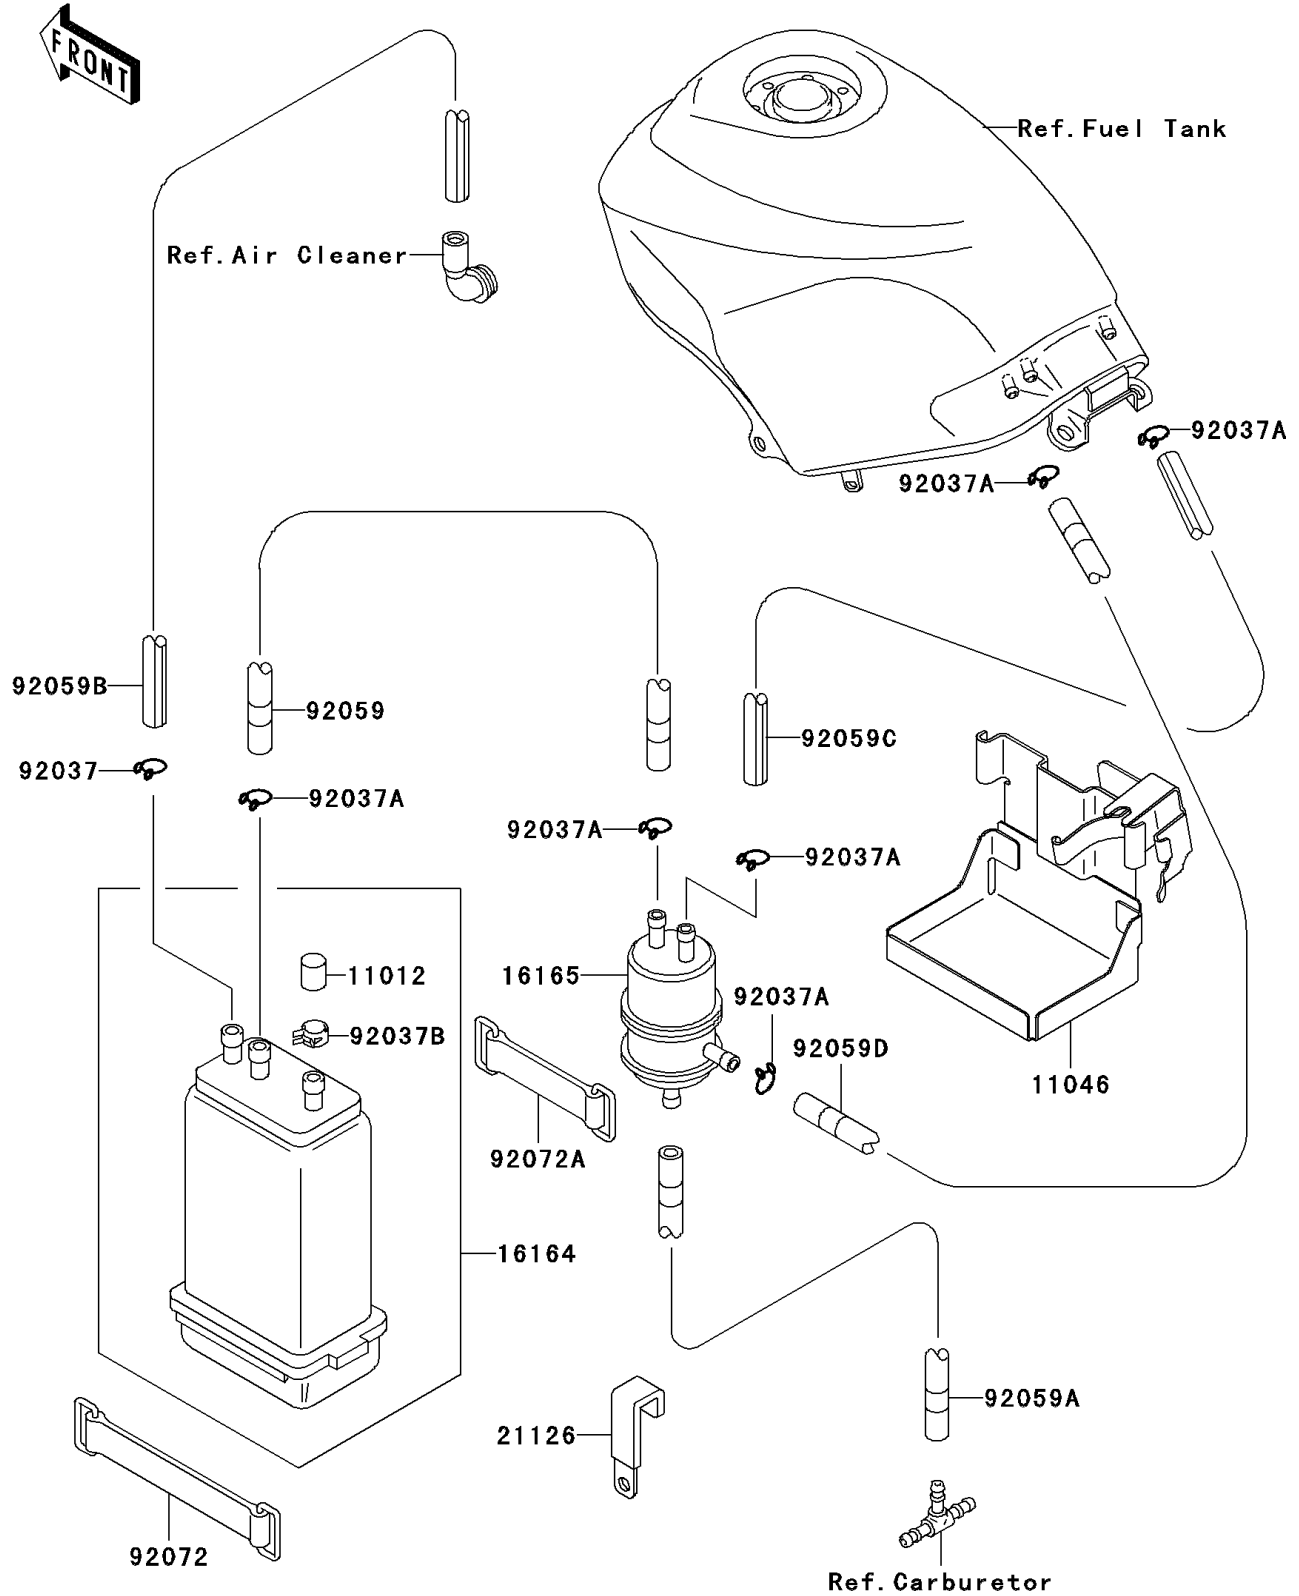

2005 Ninja® 250R PARTS DIAGRAM

Fuel Evaporative System(CA)

E1650

2005 Ninja® 250R PARTS LIST

Fuel Evaporative System(CA)

ITEM NAME	PART NUMBER	QUANTITY
CAP,CANISTER (Ref # 11012)	11012-1388	1
BRACKET,CANISTER (Ref # 11046)	11046-1238	1
CANISTER (Ref # 16164)	16164-1054	1
SEPARATOR (Ref # 16165)	16165-1001	1
CLAMP,WIRING HARNESS (Ref # 21126)	21126-008	1
CLAMP,HOSE (Ref # 92037)	92037-1104	1
CLAMP,TUBE (Ref # 92037A)	92037-147	6
CLAMP,CANISTER (Ref # 92037B)	92037-1512	1
TUBE,5X10X170,BLUE (Ref # 92059)	92059-1496	1
TUBE,4X9X420,WHITE (Ref # 92059A)	92059-1568	1
TUBE,7X12X830,GREEN (Ref # 92059B)	92059-1806	1
TUBE,5X10X610,BLUE (Ref # 92059C)	92059-1808	1
TUBE,5X10X640,RED (Ref # 92059D)	92059-1952	1
BAND,L=150 (Ref # 92072)	92072-1188	1
BAND,L=50 (Ref # 92072A)	92072-1419	1