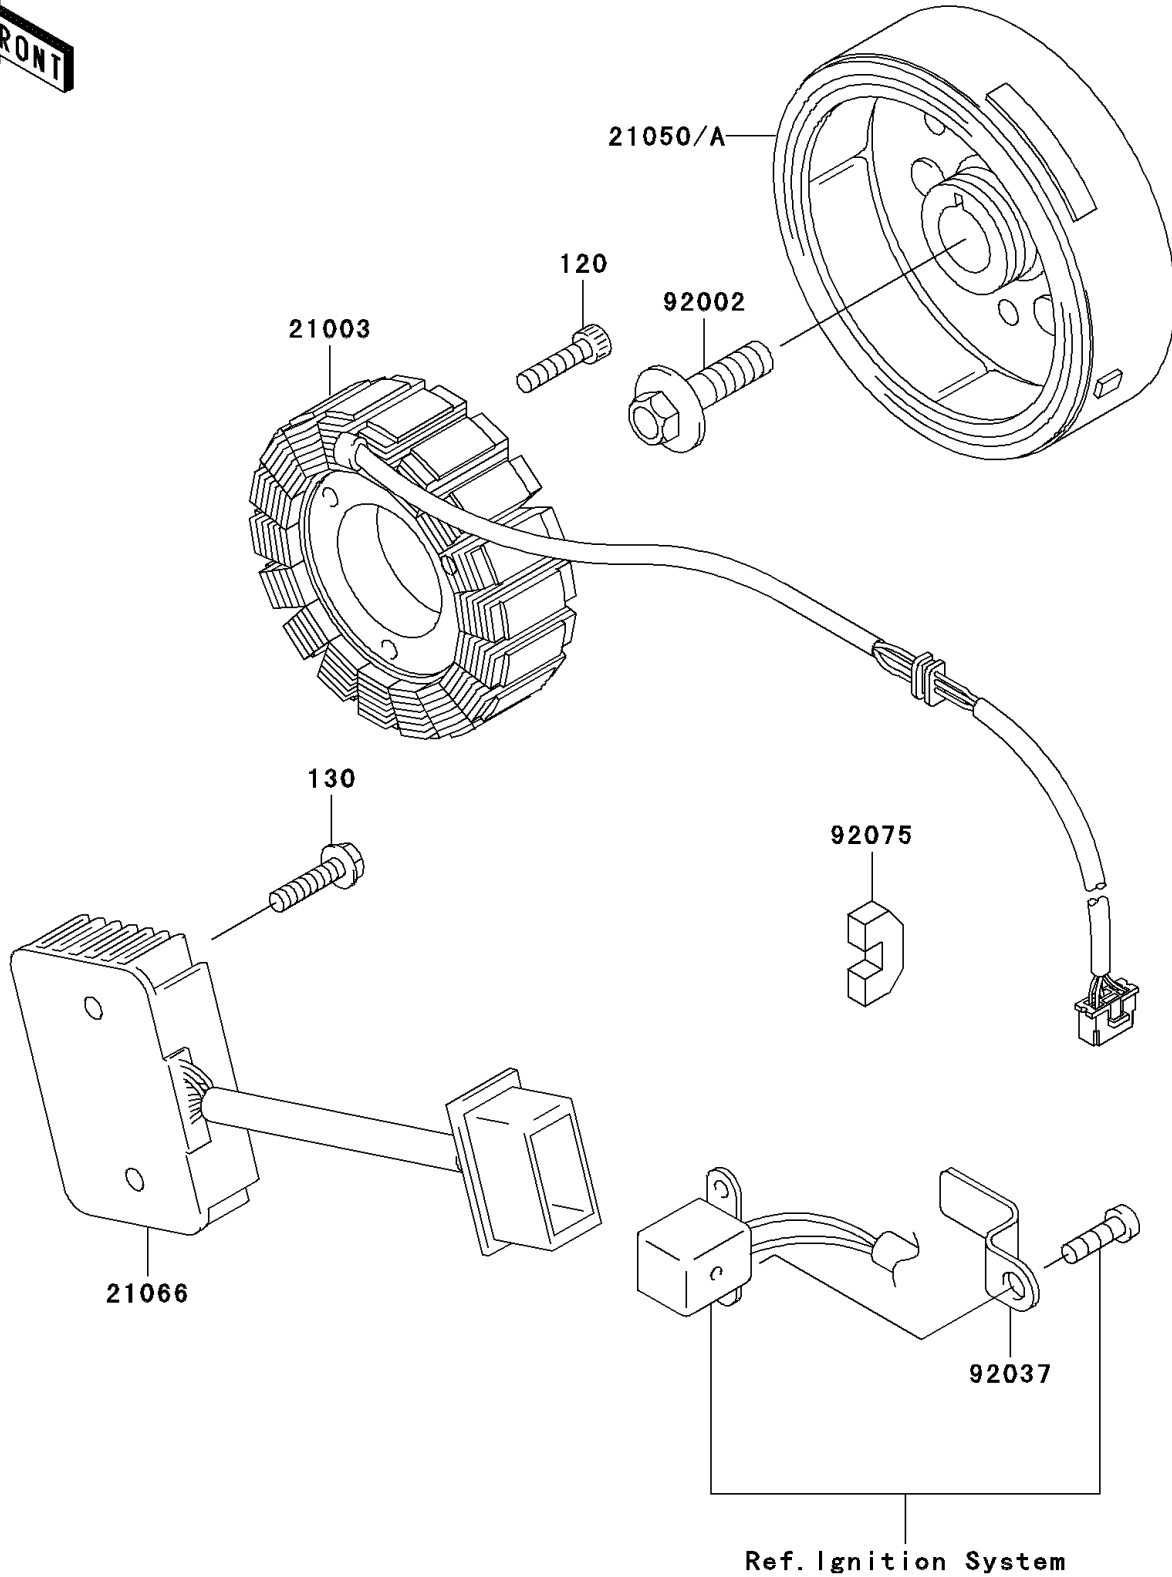

2004 Ninja® 250R PARTS DIAGRAM

Generator

E1810

2004 Ninja® 250R PARTS LIST

Generator

ITEM NAME	PART NUMBER	QUANTITY
BOLT-SOCKET,6X25 (Ref # 120)	120P0625	3
BOLT-FLANGED,6X25 (Ref # 130)	130B0625	2
STATOR (Ref # 21003)	21003-1154	1
REGULATOR-VOLTAGE (Ref # 21066)	21066-1030	1
BOLT,10X28 (Ref # 92002)	92002-1688	1
CLAMP (Ref # 92037)	92037-1919	1
DAMPER (Ref # 92075)	92075-1811	1
FLYWHEEL (Ref # 21050)	21050-1129	1
FLYWHEEL (Ref # 21050A)	21050-1134	1