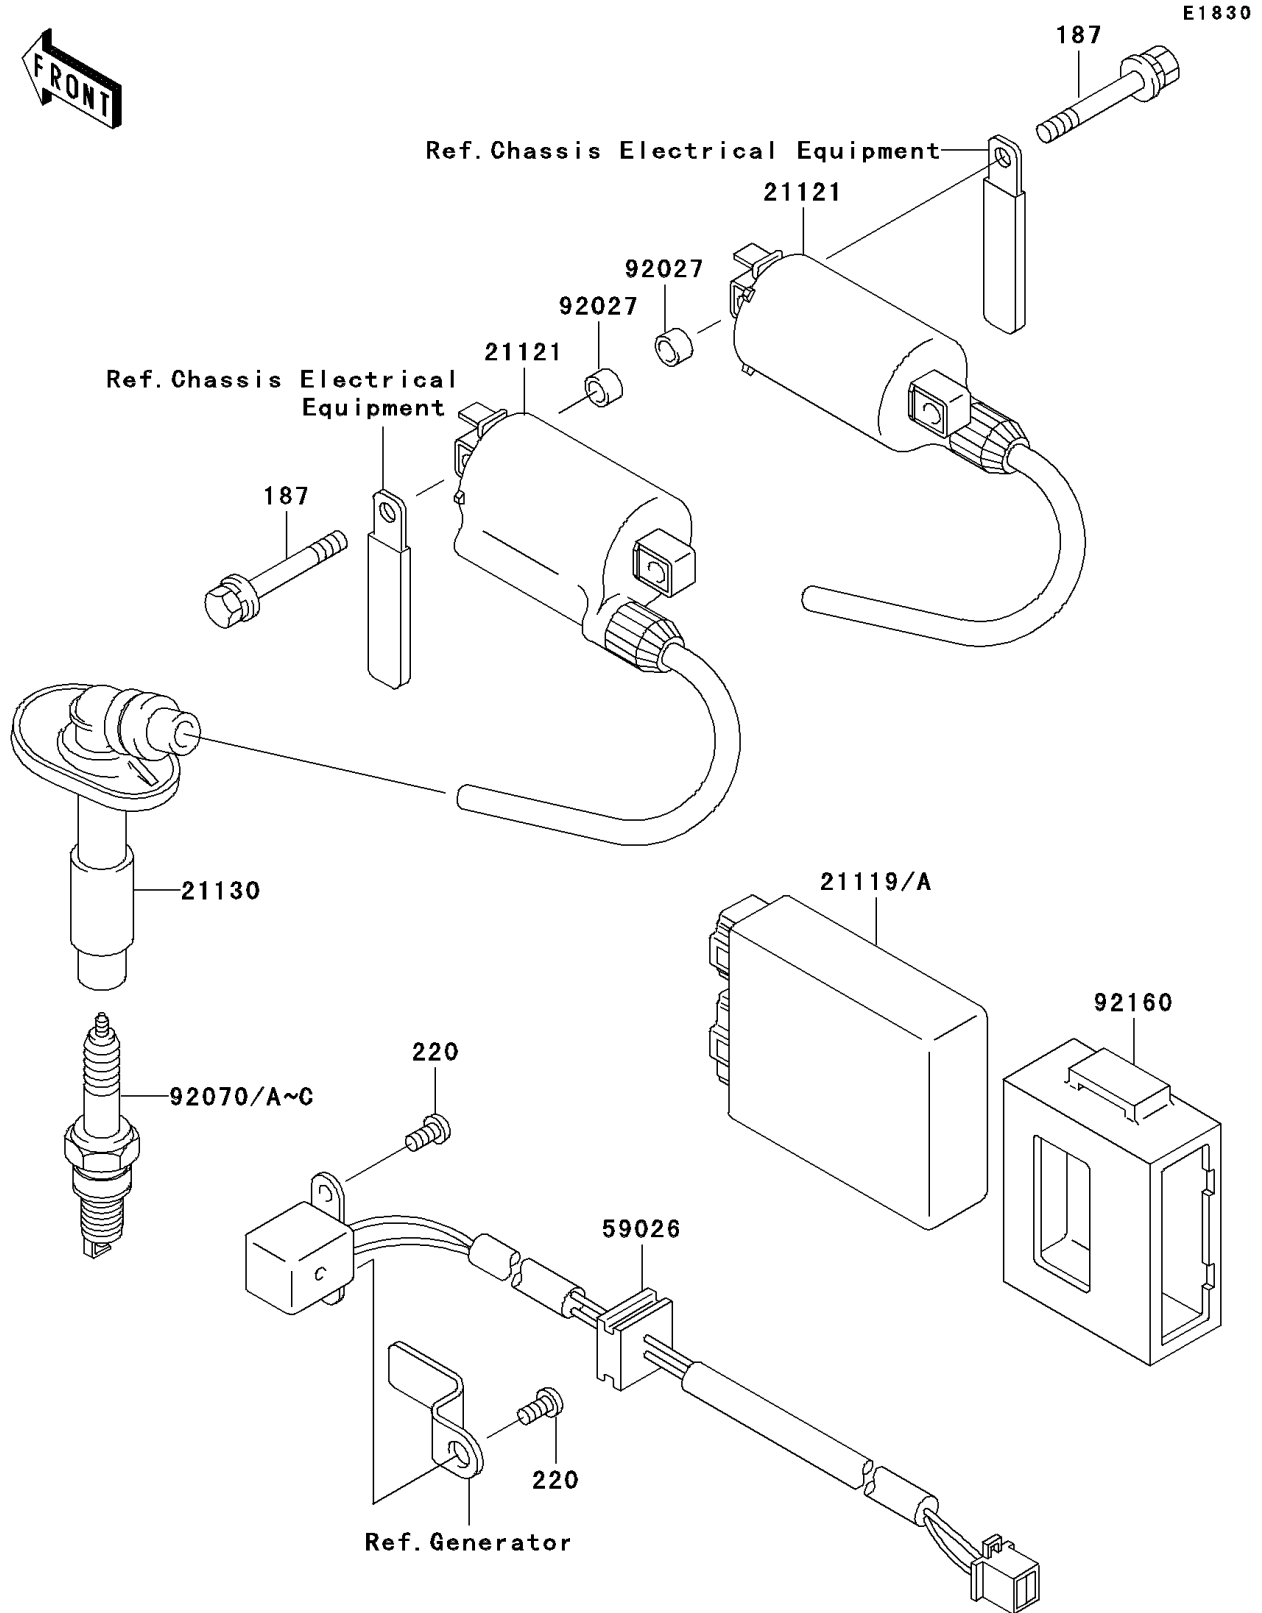

# 2003 Ninja® 250R PARTS DIAGRAM

## Ignition System

### Ignition System

ITEM NAME	PART NUMBER	QUANTITY
BOLT-UPSET-WSP (Ref # 187)	187G0625	4
SCREW-PAN-CROS (Ref # 220)	220B0510	2
COIL-IGNITION (Ref # 21121)	21121-1163	2
CAP-SPARK PLUG (Ref # 21130)	21130-1056	2
COIL-PULSING (Ref # 59026)	59026-1086	1
COLLAR,6.8X10X6 (Ref # 92027)	92027-103	4
PLUG-SPARK,CR7HSA(NGK) (Ref # 92070)	92070-1154	2
PLUG-SPARK,CR8HSA(NGK) (Ref # 92070A)	92070-1155	2
PLUG-SPARK,U22FSR-U(ND) (Ref # 92070B)		2
PLUG-SPARK,U24FSR-U(ND) (Ref # 92070C)		2
DAMPER,IGNITER (Ref # 92160)	92160-1181	1
IGNITER (Ref # 21119)	21119-1415	1
IGNITER (Ref # 21119A)	21119-1443	1