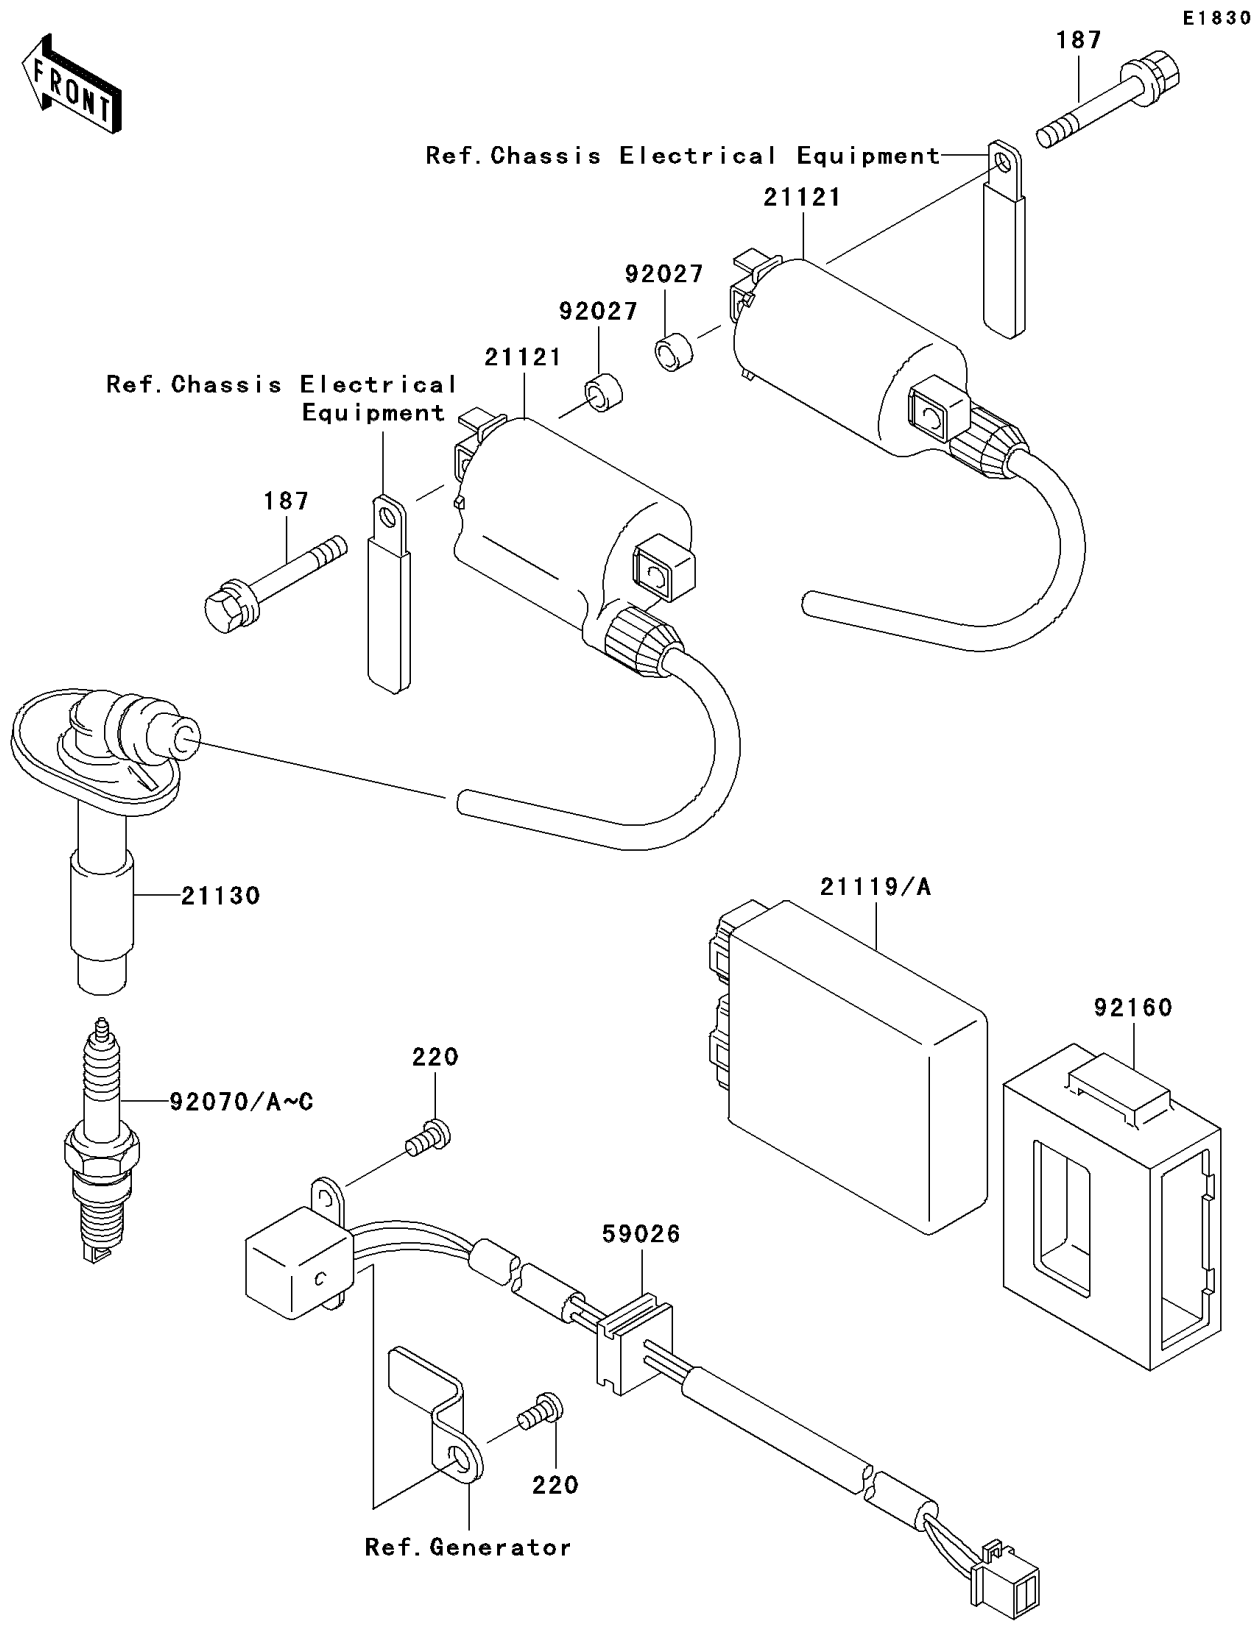

2004 Ninja® 250R PARTS DIAGRAM

Ignition System

2004 Ninja® 250R PARTS LIST

Ignition System

ITEM NAME	PART NUMBER	QUANTITY
BOLT-UPSET-WSP (Ref # 187)	187G0625	4
SCREW-PAN-CROS (Ref # 220)	220B0510	2
COIL-IGNITION (Ref # 21121)	21121-1163	2
CAP-SPARK PLUG (Ref # 21130)	21130-1056	2
COIL-PULSING (Ref # 59026)	59026-1086	1
COLLAR,6.8X10X6 (Ref # 92027)	92027-103	4
PLUG-SPARK,CR7HSA(NGK) (Ref # 92070)	92070-1154	2
PLUG-SPARK,CR8HSA(NGK) (Ref # 92070A)	92070-1155	2
PLUG-SPARK,U22FSR-U(ND) (Ref # 92070B)		2
PLUG-SPARK,U24FSR-U(ND) (Ref # 92070C)		2
DAMPER,IGNITER (Ref # 92160)	92160-1181	1
IGNITER (Ref # 21119)	21119-1415	1
IGNITER (Ref # 21119A)	21119-1443	1