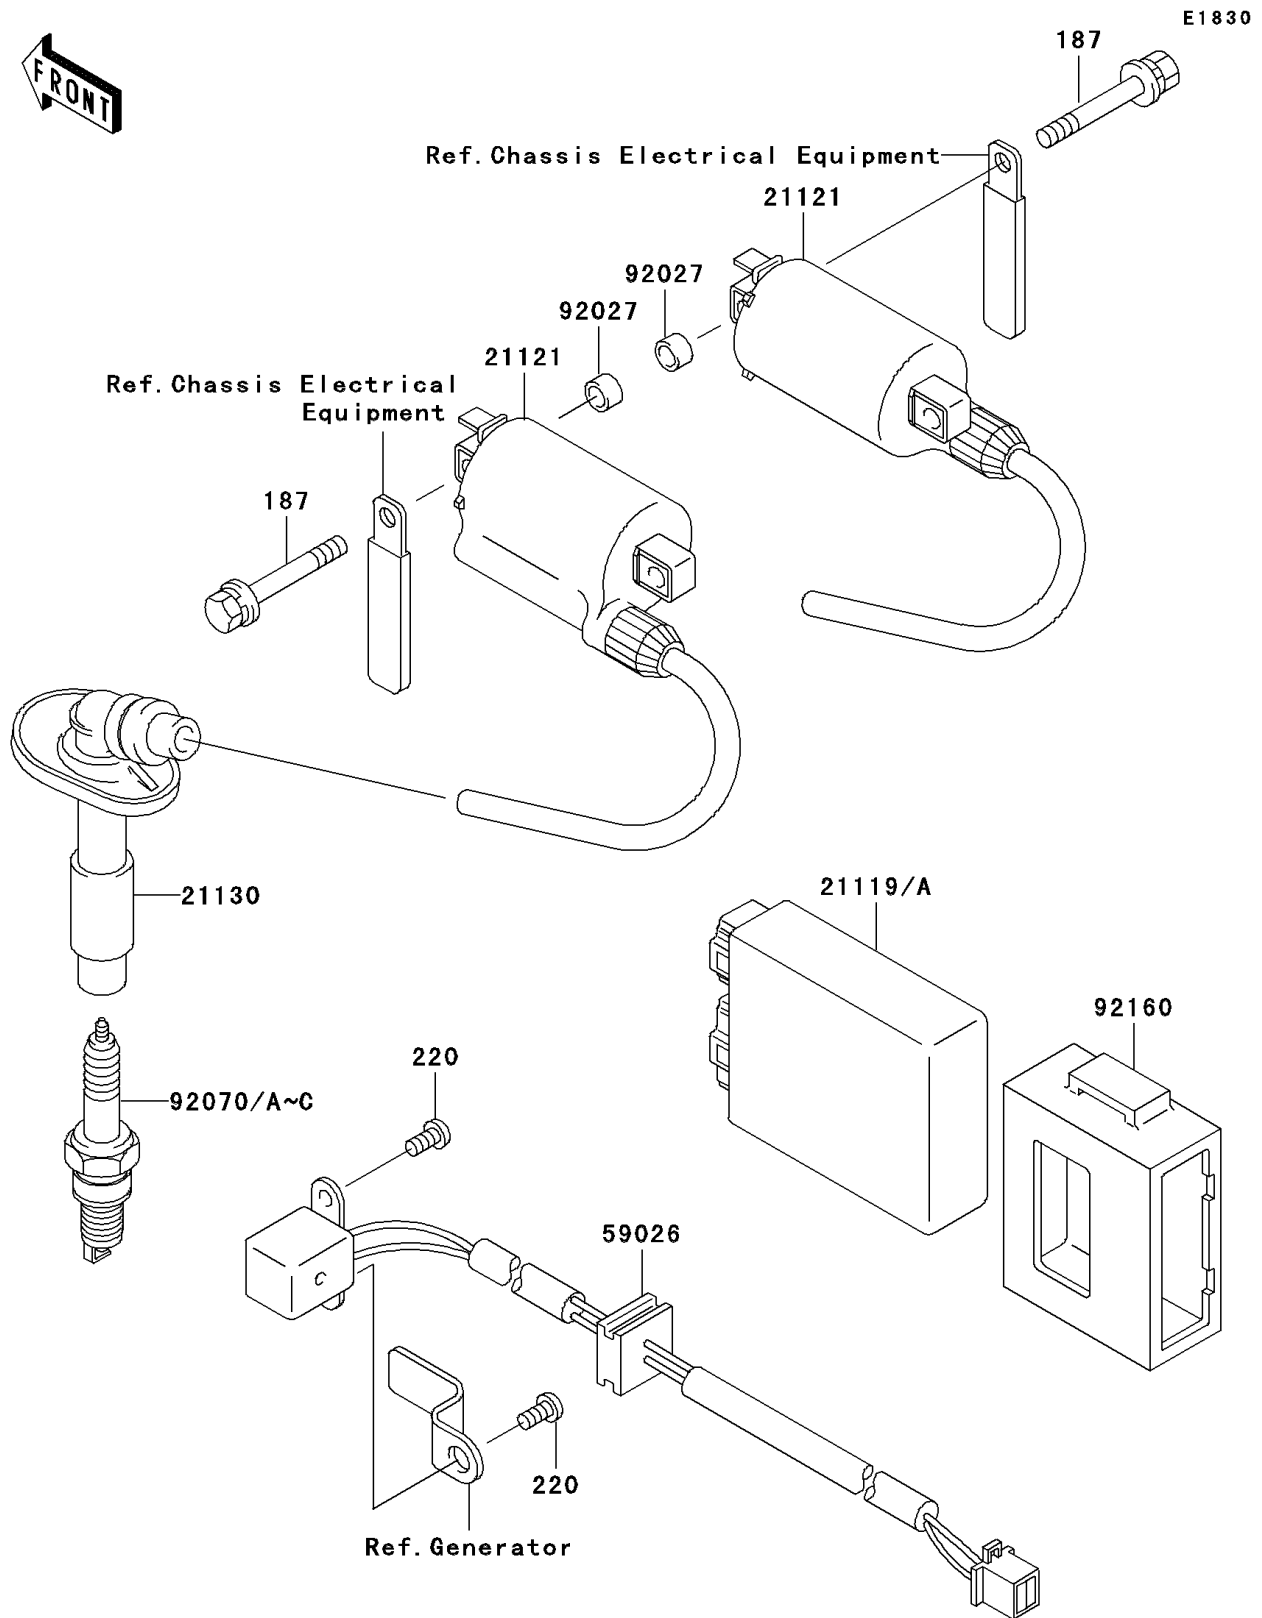

2005 Ninja® 250R PARTS DIAGRAM

Ignition System

2005 Ninja® 250R PARTS LIST

Ignition System

ITEM NAME	PART NUMBER	QUANTITY
BOLT-UPSET-WSP (Ref # 187)	187G0625	4
SCREW-PAN-CROS (Ref # 220)	220B0510	2
COIL-IGNITION (Ref # 21121)	21121-1163	2
CAP-SPARK PLUG (Ref # 21130)	21130-1056	2
COIL-PULSING (Ref # 59026)	59026-1086	1
COLLAR,6.8X10X6 (Ref # 92027)	92027-103	4
PLUG-SPARK,CR7HSA(NGK) (Ref # 92070)	92070-1154	2
PLUG-SPARK,CR8HSA(NGK) (Ref # 92070A)	92070-1155	2
PLUG-SPARK,U22FSR-U(ND) (Ref # 92070B)		2
PLUG-SPARK,U24FSR-U(ND) (Ref # 92070C)		2
DAMPER,IGNITER (Ref # 92160)	92160-1181	1
IGNITER (Ref # 21119)	21119-1415	1
IGNITER (Ref # 21119A)	21119-1443	1