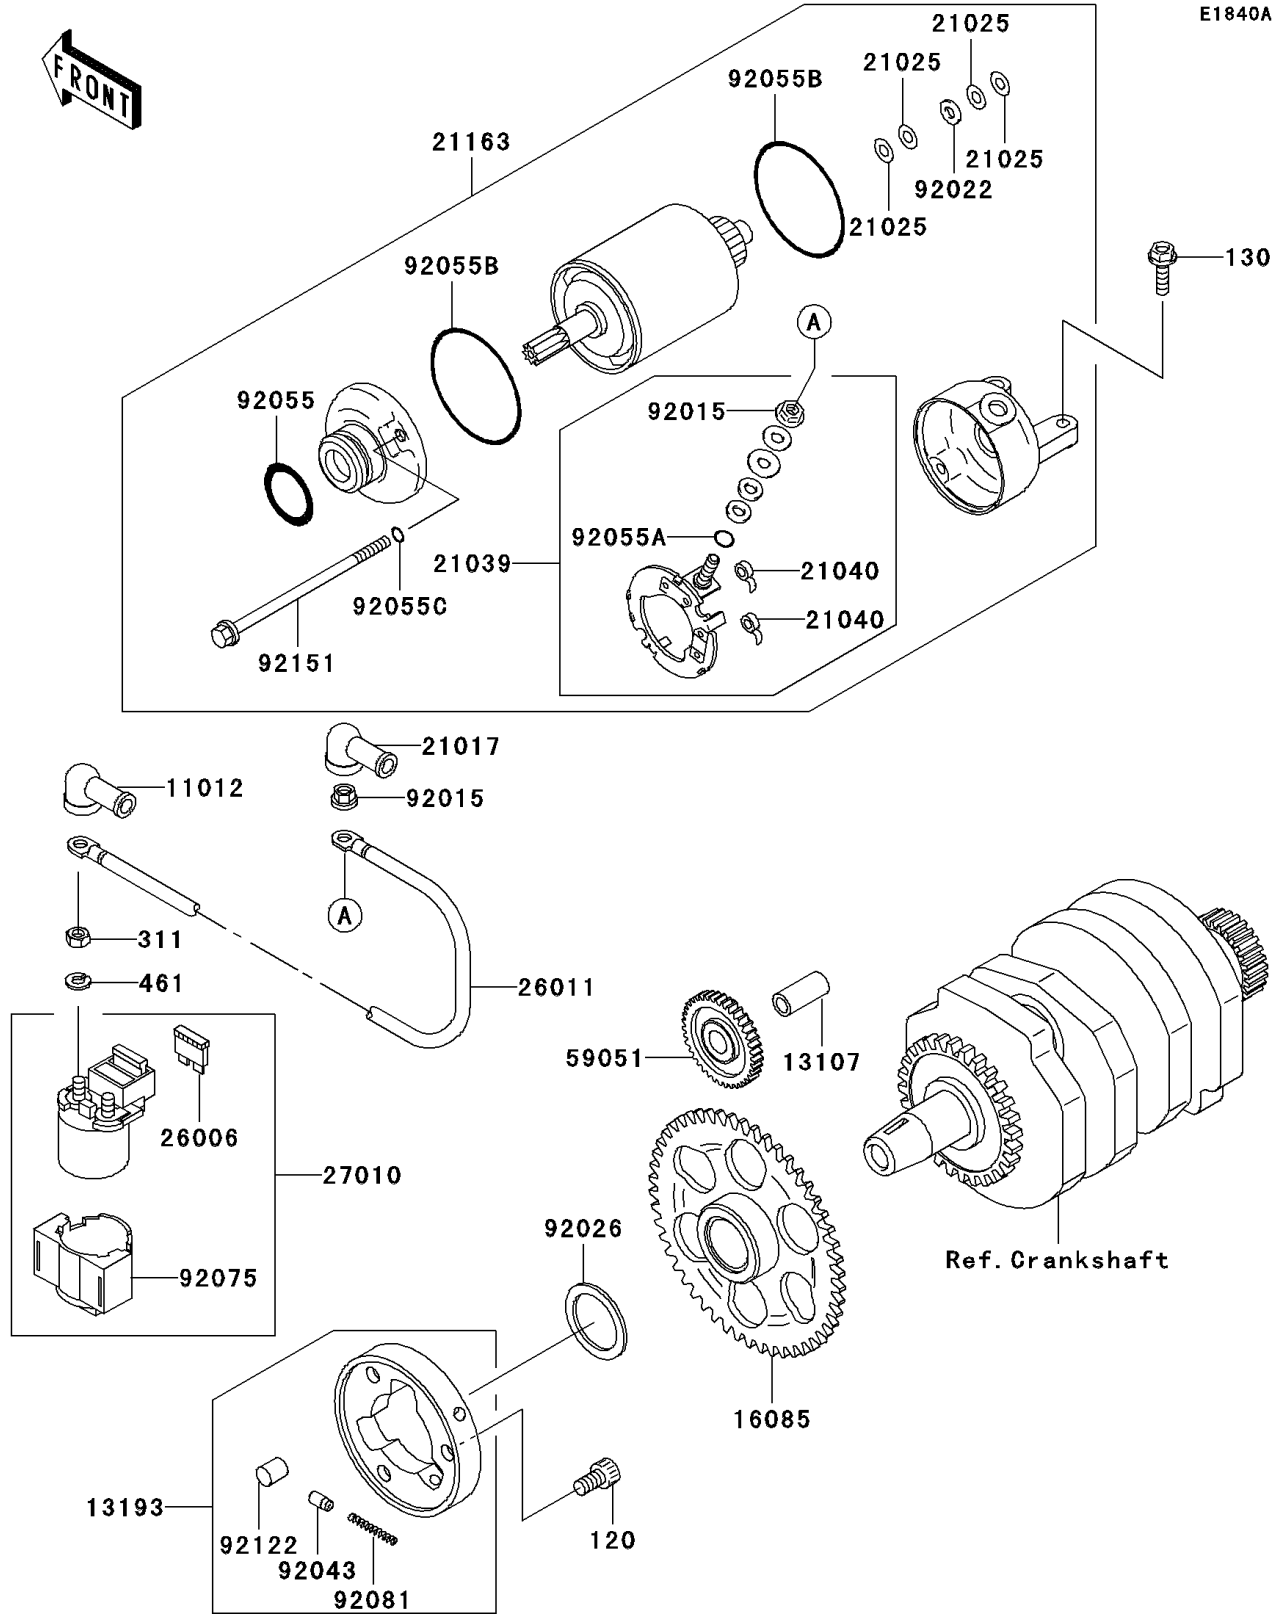

2003 Ninja® 250R PARTS DIAGRAM

Starter Motor(F17-F19)

2003 Ninja® 250R PARTS LIST

Starter Motor(F17-F19)

ITEM NAME	PART NUMBER	QUANTITY
BOLT-SOCKET,8X14 (Ref # 120)	120P0814	3
BOLT-FLANGED (Ref # 130)	130J0620	2
NUT-HEX,6MM (Ref # 311)	311B0600	2
WASHER-SPRING,6MM (Ref # 461)	461F0600	2
CAP,TERMINAL (Ref # 11012)	11012-1354	1
SHAFT,7.8X12X26.5 (Ref # 13107)	13107-1176	1
CLUTCH-ASSY-ONEWAY (Ref # 13193)	13193-1002	1
GEAR,ONEWAY CLUTCH,65T (Ref # 16085)	16085-1166	1
GROMMET,STARTER TERMINAL (Ref # 21017)	21017-017	1
WASHER,9.1X18X0.2 (Ref # 21025)	21025-011	AR
BRUSH (Ref # 21039)	21039-1066	1
SPRING-BRUSH (Ref # 21040)	21040-1057	2
STARTER-ELECTRIC (Ref # 21163)	21163-1317	1
FUSE,30A-G (Ref # 26006)	26006-1006	1
WIRE-LEAD,STARTER (Ref # 26011)	26011-1837	1
SWITCH,MAGNETIC (Ref # 27010)	27010-1213	1
GEAR-SPUR,IDLE (Ref # 59051)	59051-1154	1
NUT,STARTER MOTOR (Ref # 92015)	92015-1476	2
WASHER,9.1X18X0.8 (Ref # 92022)	92022-1132	1
SPACER,25X40X1 (Ref # 92026)	92026-1004	1
PIN (Ref # 92043)	92043-132	3
RING-O (Ref # 92055)	92055-1276	1
RING-O,4.5X2.0 (Ref # 92055A)	92055-1370	1
RING-O (Ref # 92055B)	92055-1550	2
RING-O (Ref # 92055C)	92055-1551	2
DAMPER,MAGNETIC SWITCH (Ref # 92075)	92075-1863	1
SPRING,COIL (Ref # 92081)	92081-159	3
ROLLER (Ref # 92122)	92122-006	3
BOLT (Ref # 92151)	92151-1980	2