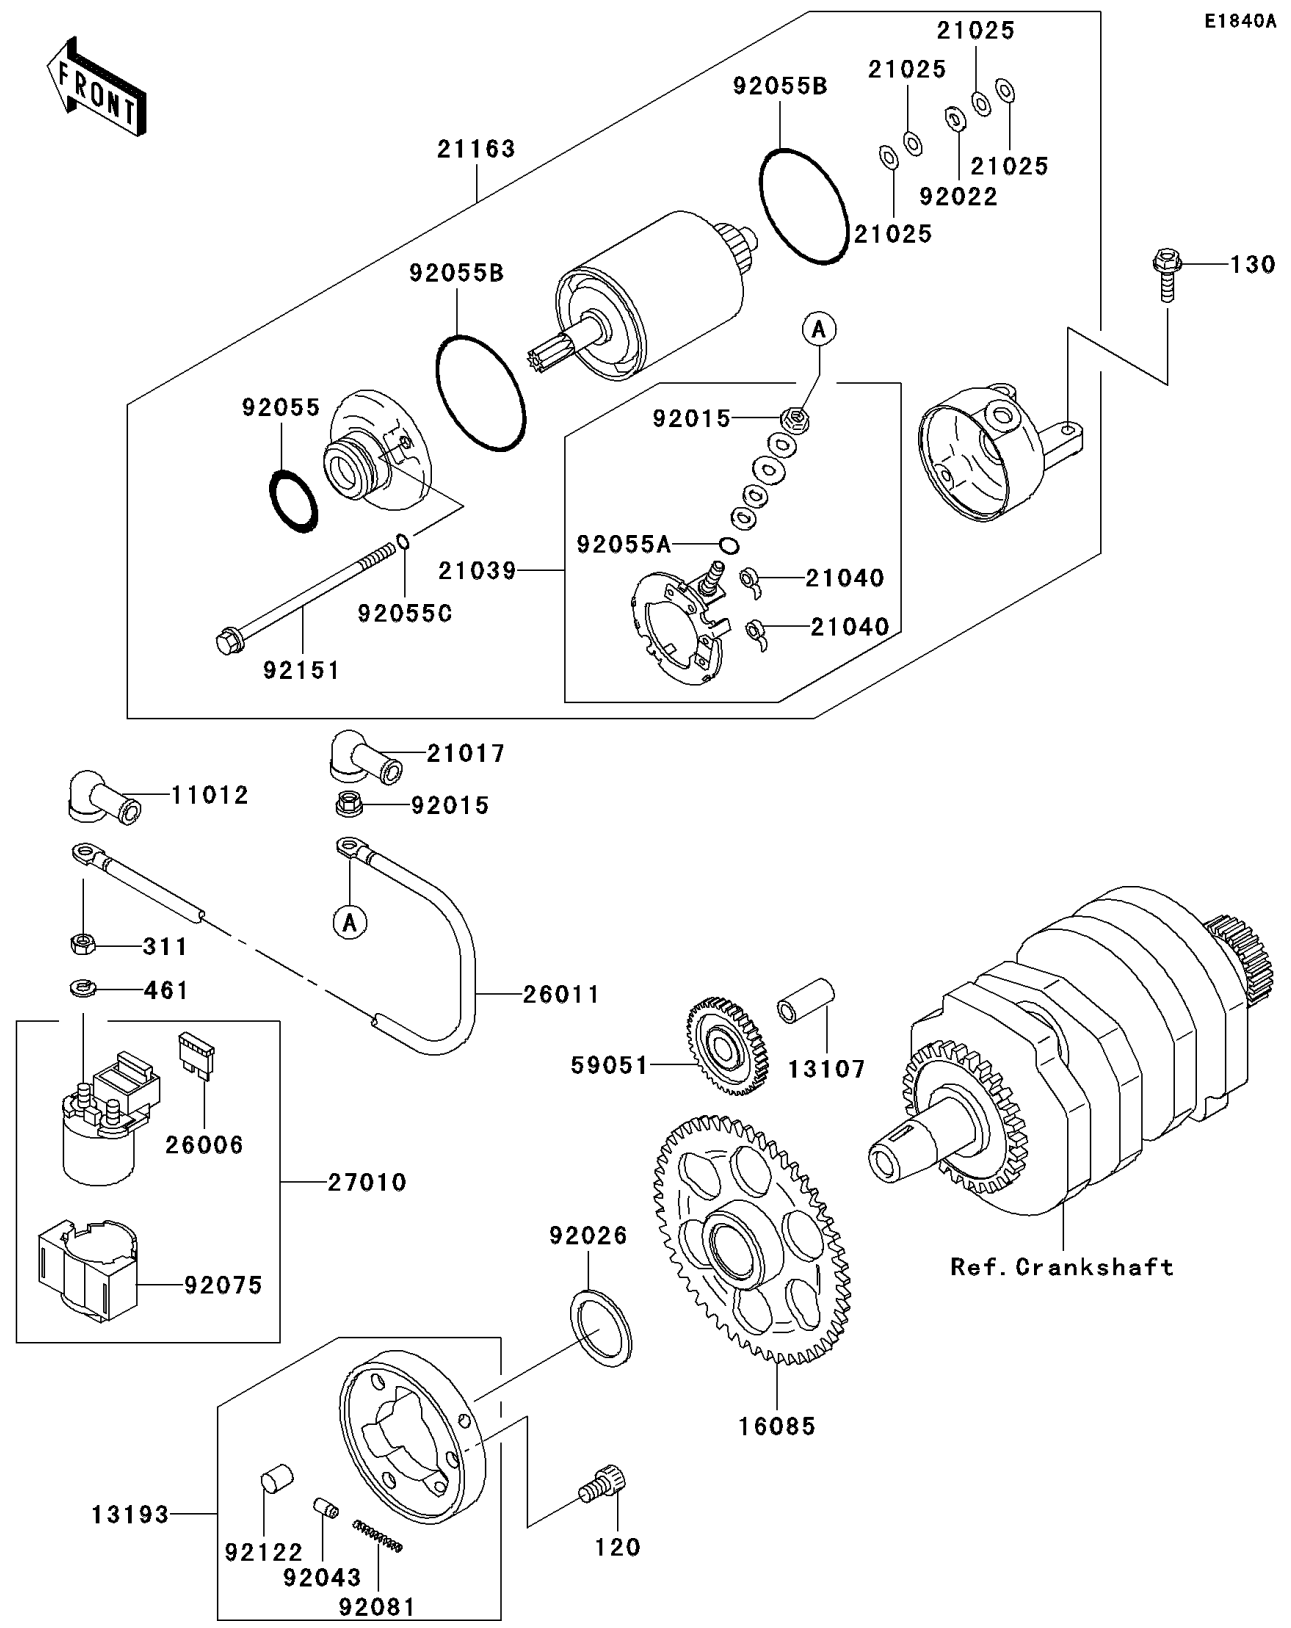

2004 Ninja® 250R PARTS DIAGRAM

Starter Motor(F17-F19)

2004 Ninja® 250R PARTS LIST

Starter Motor(F17-F19)

ITEM NAME	PART NUMBER	QUANTITY
BOLT-SOCKET,8X14 (Ref # 120)	120P0814	3
BOLT-FLANGED (Ref # 130)	130J0620	2
NUT-HEX,6MM (Ref # 311)	311B0600	2
WASHER-SPRING,6MM (Ref # 461)	461F0600	2
CAP,TERMINAL (Ref # 11012)	11012-1354	1
SHAFT,7.8X12X26.5 (Ref # 13107)	13107-1176	1
CLUTCH-ASSY-ONEWAY (Ref # 13193)	13193-1002	1
GEAR,ONEWAY CLUTCH,65T (Ref # 16085)	16085-1166	1
GROMMET,STARTER TERMINAL (Ref # 21017)	21017-017	1
WASHER,9.1X18X0.2 (Ref # 21025)	21025-011	AR
BRUSH (Ref # 21039)	21039-1066	1
SPRING-BRUSH (Ref # 21040)	21040-1057	2
STARTER-ELECTRIC (Ref # 21163)	21163-1317	1
FUSE,30A-G (Ref # 26006)	26006-1006	1
WIRE-LEAD,STARTER (Ref # 26011)	26011-1837	1
SWITCH,MAGNETIC (Ref # 27010)	27010-1213	1
GEAR-SPUR,IDLE (Ref # 59051)	59051-1154	1
NUT,STARTER MOTOR (Ref # 92015)	92015-1476	2
WASHER,9.1X18X0.8 (Ref # 92022)	92022-1132	1
SPACER,25X40X1 (Ref # 92026)	92026-1004	1
PIN (Ref # 92043)	92043-132	3
RING-O (Ref # 92055)	92055-1276	1
RING-O,4.5X2.0 (Ref # 92055A)	92055-1370	1
RING-O (Ref # 92055B)	92055-1550	2
RING-O (Ref # 92055C)	92055-1551	2
DAMPER,MAGNETIC SWITCH (Ref # 92075)	92075-1863	1
SPRING,COIL (Ref # 92081)	92081-159	3
ROLLER (Ref # 92122)	92122-006	3
BOLT (Ref # 92151)	92151-1980	2