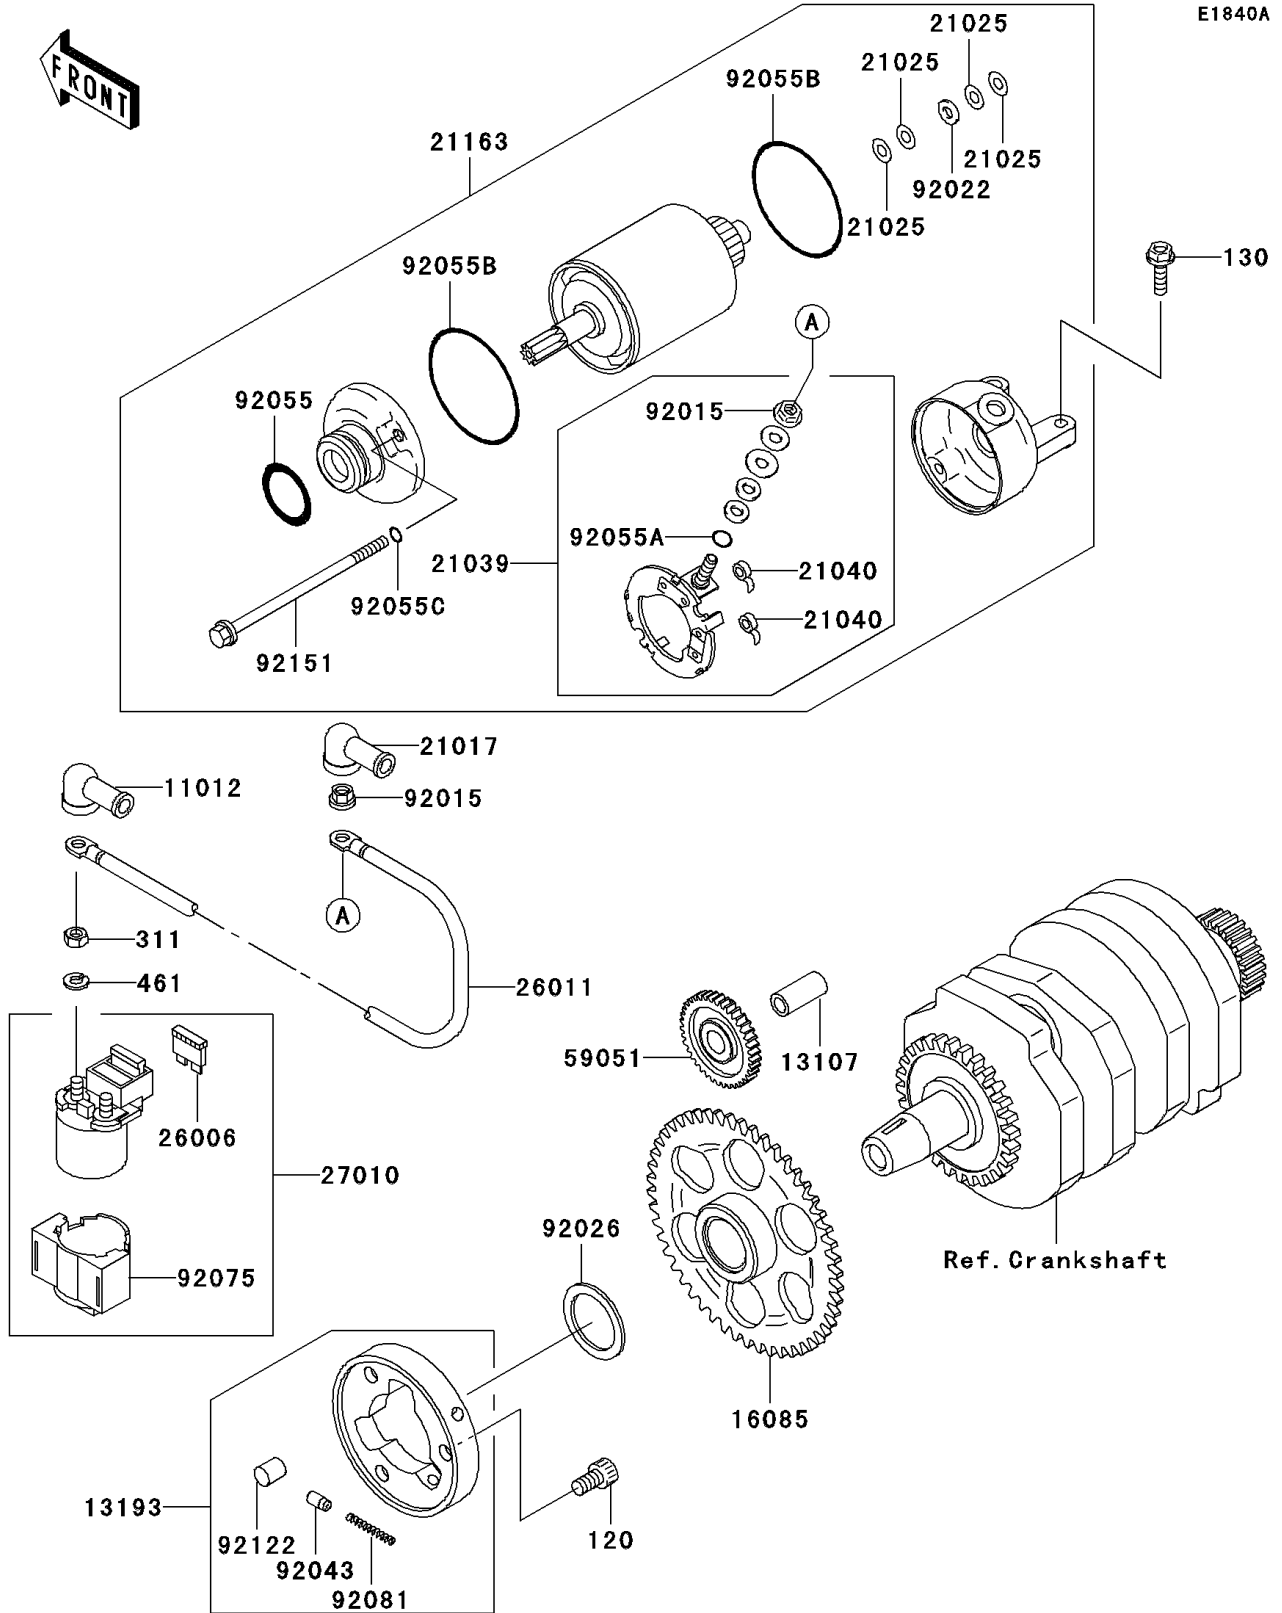

2005 Ninja® 250R PARTS DIAGRAM

Starter Motor(F17-F19)

2005 Ninja® 250R PARTS LIST

Starter Motor(F17-F19)

ITEM NAME	PART NUMBER	QUANTITY
BOLT-SOCKET,8X14 (Ref # 120)	120P0814	3
BOLT-FLANGED (Ref # 130)	130J0620	2
NUT-HEX,6MM (Ref # 311)	311B0600	2
WASHER-SPRING,6MM (Ref # 461)	461F0600	2
CAP,TERMINAL (Ref # 11012)	11012-1354	1
SHAFT,7.8X12X26.5 (Ref # 13107)	13107-1176	1
CLUTCH-ASSY-ONEWAY (Ref # 13193)	13193-1002	1
GEAR,ONEWAY CLUTCH,65T (Ref # 16085)	16085-1166	1
GROMMET,STARTER TERMINAL (Ref # 21017)	21017-017	1
WASHER,9.1X18X0.2 (Ref # 21025)	21025-011	AR
BRUSH (Ref # 21039)	21039-1066	1
SPRING-BRUSH (Ref # 21040)	21040-1057	2
STARTER-ELECTRIC (Ref # 21163)	21163-1317	1
FUSE,30A-G (Ref # 26006)	26006-1006	1
WIRE-LEAD,STARTER (Ref # 26011)	26011-1837	1
SWITCH,MAGNETIC (Ref # 27010)	27010-1213	1
GEAR-SPUR,IDLE (Ref # 59051)	59051-1154	1
NUT,STARTER MOTOR (Ref # 92015)	92015-1476	2
WASHER,9.1X18X0.8 (Ref # 92022)	92022-1132	1
SPACER,25X40X1 (Ref # 92026)	92026-1004	1
PIN (Ref # 92043)	92043-132	3
RING-O (Ref # 92055)	92055-1276	1
RING-O,4.5X2.0 (Ref # 92055A)	92055-1370	1
RING-O (Ref # 92055B)	92055-1550	2
RING-O (Ref # 92055C)	92055-1551	2
DAMPER,MAGNETIC SWITCH (Ref # 92075)	92075-1863	1
SPRING,COIL (Ref # 92081)	92081-159	3
ROLLER (Ref # 92122)	92122-006	3
BOLT (Ref # 92151)	92151-1980	2