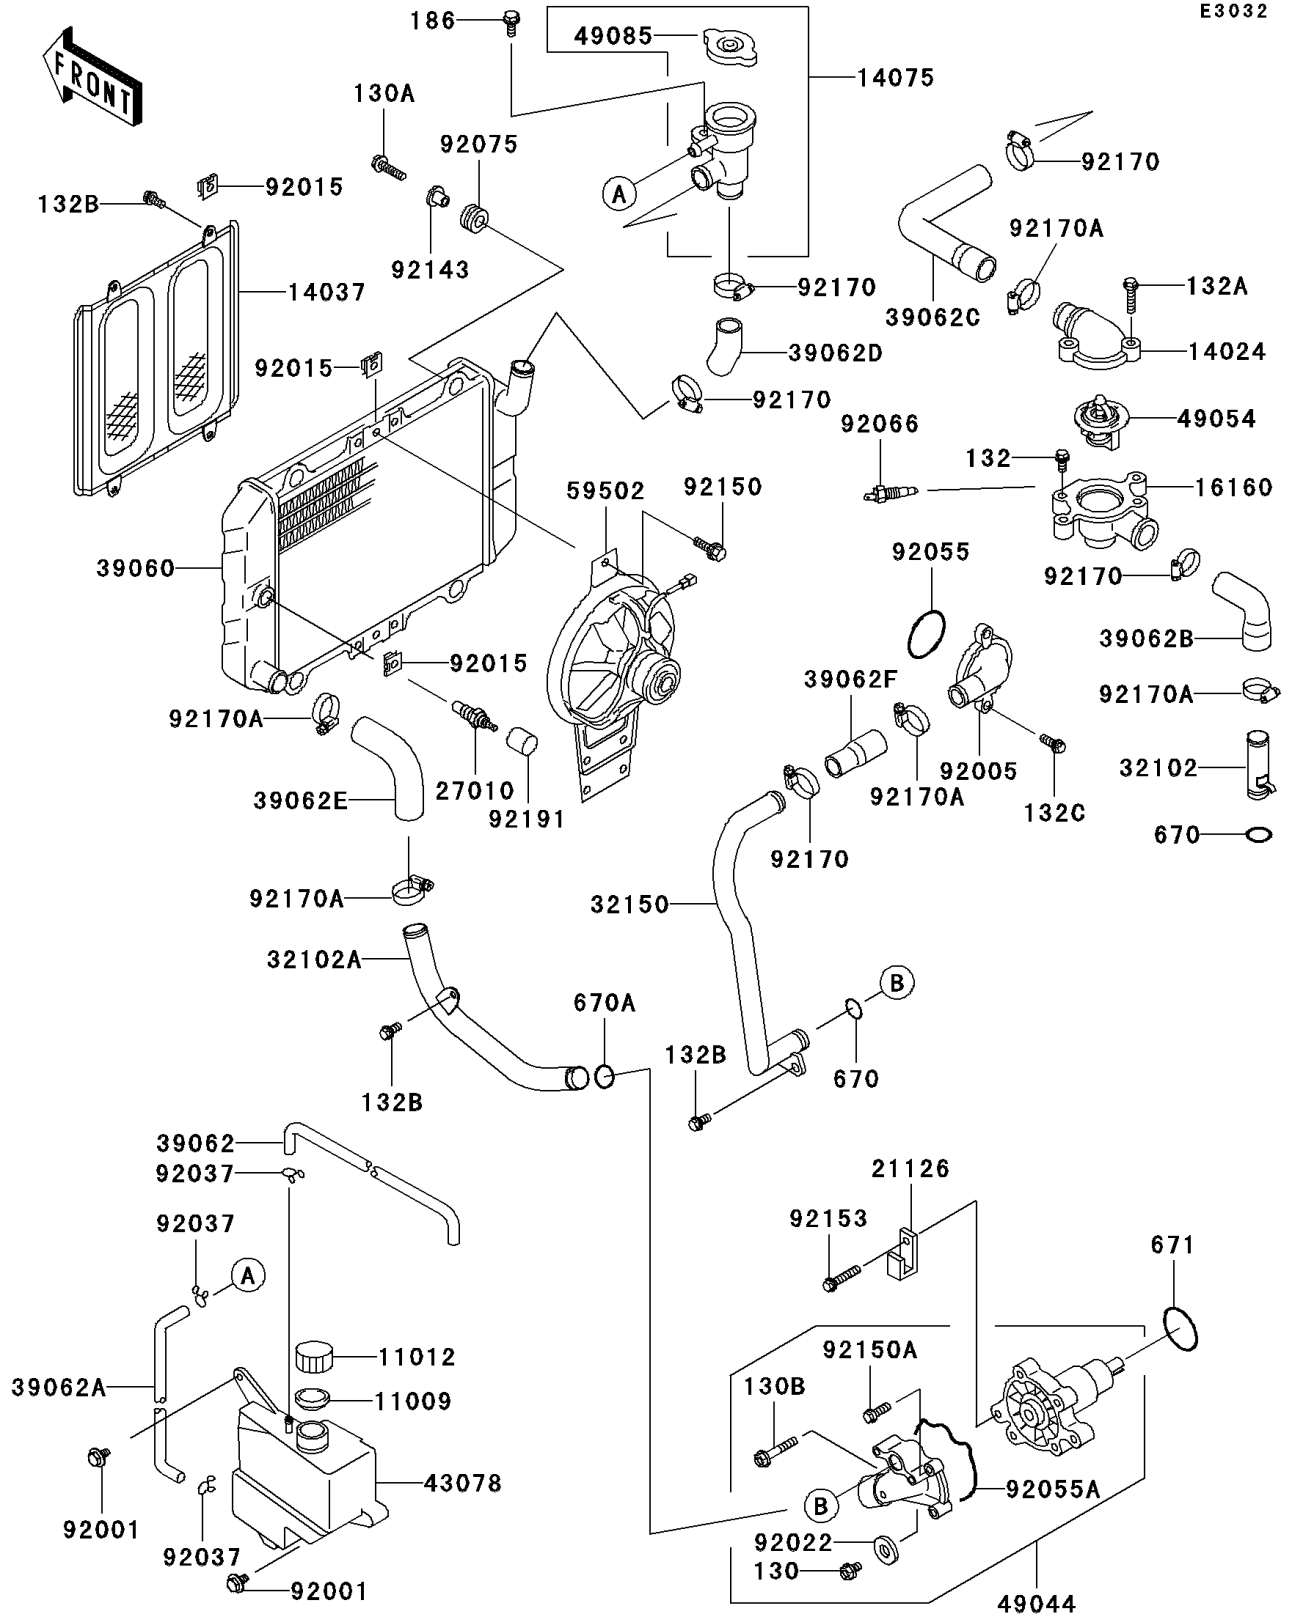

2001 Ninja® 250R PARTS DIAGRAM

Radiator

E3032

2001 Ninja® 250R PARTS LIST

Radiator

ITEM NAME	PART NUMBER	QUANTITY
GASKET,RESERVOIR TANK CAP (Ref # 11009)	11009-1145	1
CAP (Ref # 11012)	11012-1084	1
COVER,THERMOSTAT UPP (Ref # 14024)	14024-1232	1
SCREEN (Ref # 14037)	14037-1078	1
CAP-ASSY,RADIATOR (Ref # 14075)	14075-1061	1
BODY,THERMOSTAT (Ref # 16160)	16160-1110	1
CLAMP,WIRING HARNESS (Ref # 21126)	21126-008	2
SWITCH,THERMOSTAT (Ref # 27010)	27010-1304	1
PIPE,HEAD-THERMOSTAT (Ref # 32102)	32102-1021	1
PIPE (Ref # 32102A)	32102-1531	1
PIPE (Ref # 32150)	32150-1143	1
RADIATOR (Ref # 39060)	39060-1087	1
HOSE-COOLING,RESERVOIR (Ref # 39062)	39062-1007	1
HOSE-COOLING (Ref # 39062A)	39062-1028	1
HOSE-COOLING,HEAD-THERMOSTAT (Ref # 39062B)	39062-1170	1
HOSE-COOLING,CAP-THERMOBODY (Ref # 39062C)	39062-1171	1
HOSE-COOLING,RADIATOR-CAP (Ref # 39062D)	39062-1172	1
HOSE-COOLING,RADIATOR-PUMP (Ref # 39062E)	39062-1173	1
HOSE-COOLING,PUMP-CYLINDER (Ref # 39062F)	39062-1246	1
RESERVOIR (Ref # 43078)	43078-1070	1
PUMP-WATER (Ref # 49044)	49044-1086	1
THERMOSTAT (Ref # 49054)	49054-1058	1
CAP-ASSY-PRESSURE (Ref # 49085)	49085-1066	1
FAN-ASSY (Ref # 59502)	59502-1066	1
BOLT,W/WASHER,6X12 (Ref # 92001)	92001-1516	2
FITTING,CYLINDER (Ref # 92005)	92005-1145	1
NUT (Ref # 92015)	92015-1487	7
WASHER,6MM (Ref # 92022)	92022-1976	1
CLAMP,TUBE (Ref # 92037)	92037-147	3