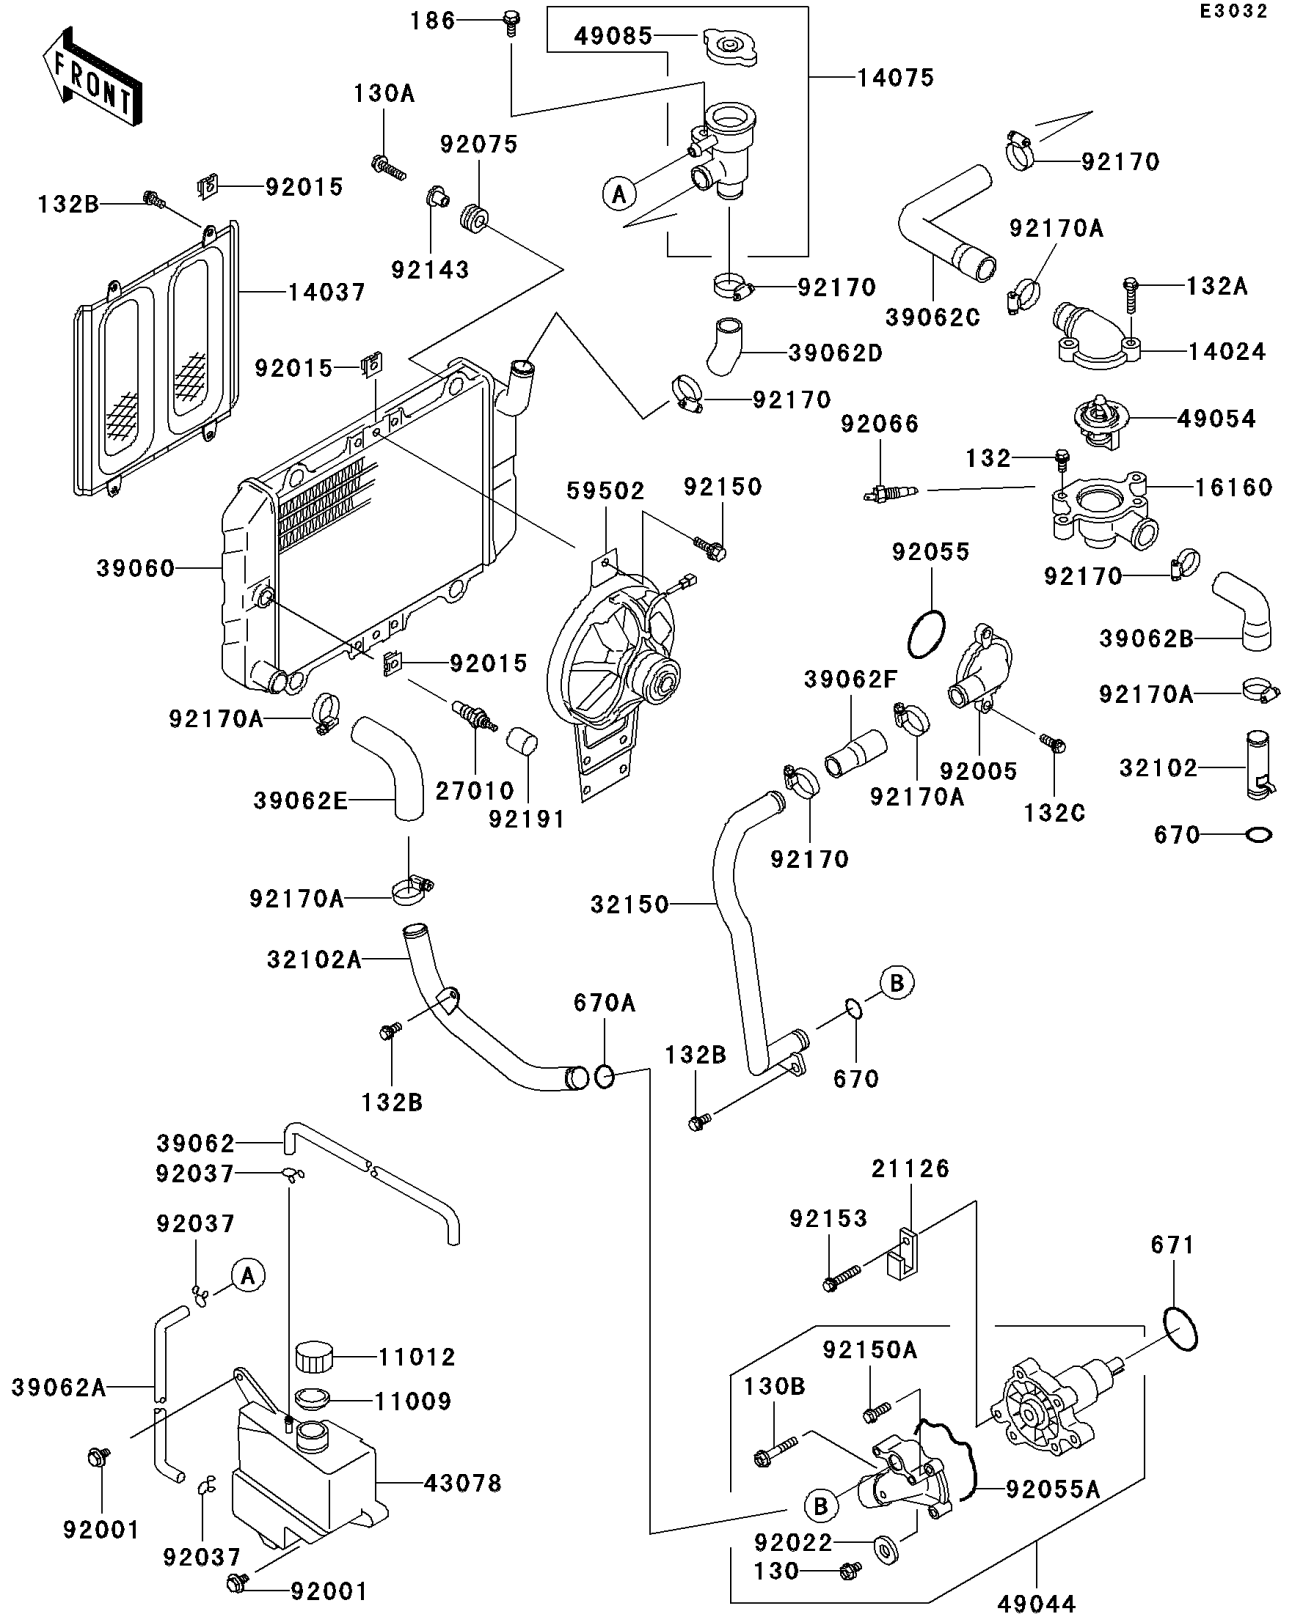

2004 Ninja® 250R PARTS DIAGRAM

Radiator

E3032

2004 Ninja® 250R PARTS LIST

Radiator

ITEM NAME	PART NUMBER	QUANTITY
GASKET,RESERVOIR TANK CAP (Ref # 11009)	11009-1145	1
CAP (Ref # 11012)	11012-1084	1
COVER,THERMOSTAT UPP (Ref # 14024)	14024-1232	1
SCREEN (Ref # 14037)	14037-1078	1
CAP-ASSY,RADIATOR (Ref # 14075)	14075-1061	1
BODY,THERMOSTAT (Ref # 16160)	16160-1110	1
CLAMP,WIRING HARNESS (Ref # 21126)	21126-008	2
SWITCH,THERMOSTAT (Ref # 27010)	27010-1304	1
PIPE,HEAD-THERMOSTAT (Ref # 32102)	32102-1021	1
PIPE (Ref # 32102A)	32102-1531	1
PIPE (Ref # 32150)	32150-1143	1
RADIATOR (Ref # 39060)	39060-1087	1
HOSE-COOLING,RESERVOIR (Ref # 39062)	39062-1007	1
HOSE-COOLING (Ref # 39062A)	39062-1028	1
HOSE-COOLING,HEAD-THERMOSTAT (Ref # 39062B)	39062-1170	1
HOSE-COOLING,CAP-THERMOBODY (Ref # 39062C)	39062-1171	1
HOSE-COOLING,RADIATOR-CAP (Ref # 39062D)	39062-1172	1
HOSE-COOLING,RADIATOR-PUMP (Ref # 39062E)	39062-1173	1
HOSE-COOLING,PUMP-CYLINDER (Ref # 39062F)	39062-1246	1
RESERVOIR (Ref # 43078)	43078-1070	1
PUMP-WATER (Ref # 49044)	49044-1086	1
THERMOSTAT (Ref # 49054)	49054-1058	1
CAP-ASSY-PRESSURE (Ref # 49085)	49085-1066	1
FAN-ASSY (Ref # 59502)	59502-1066	1
BOLT,W/WASHER,6X12 (Ref # 92001)	92001-1516	2
FITTING,CYLINDER (Ref # 92005)	92005-1145	1
NUT (Ref # 92015)	92015-1487	7
WASHER,6MM (Ref # 92022)	92022-1976	1
CLAMP,TUBE (Ref # 92037)	92037-147	3