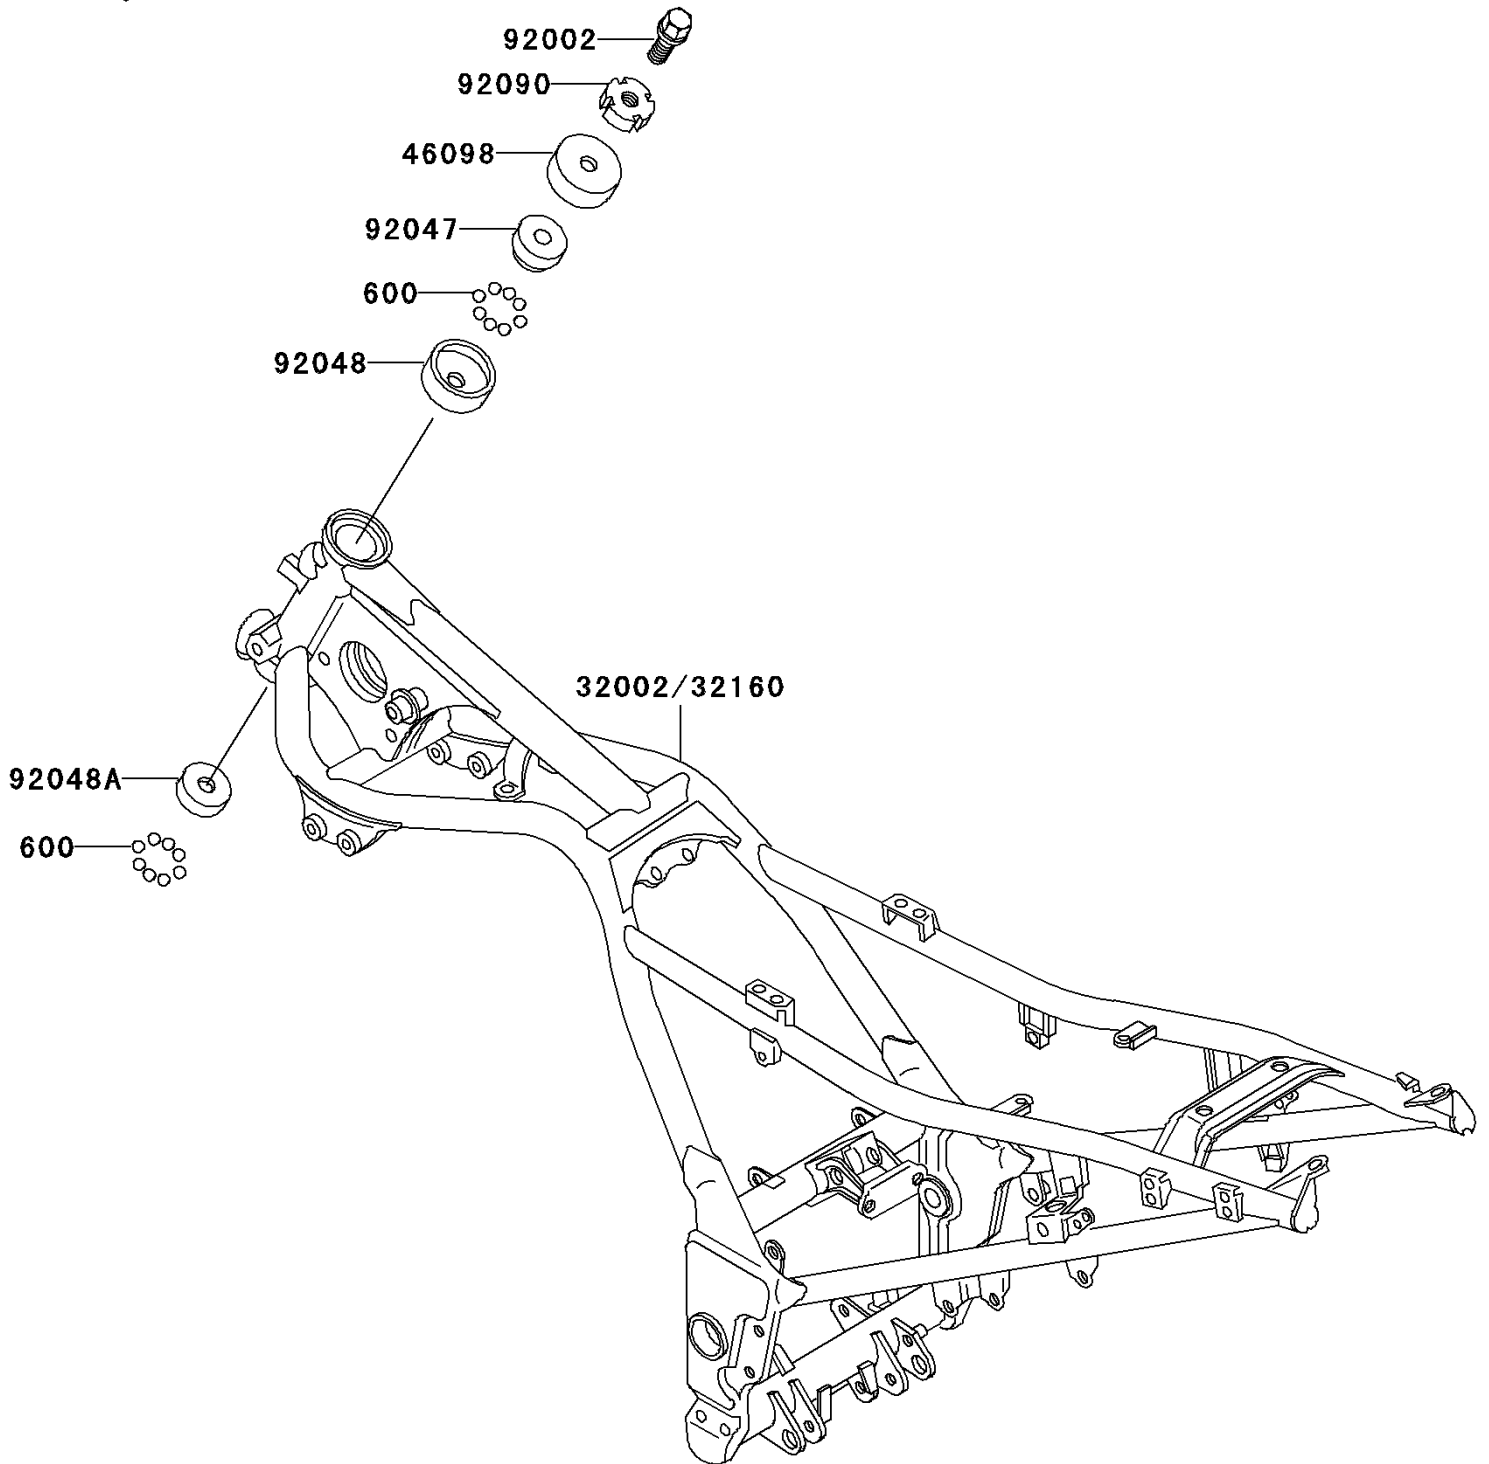

2003 Ninja® 250R PARTS DIAGRAM

Frame

F2120

2003 Ninja® 250R PARTS LIST

Frame

ITEM NAME	PART NUMBER	QUANTITY
BALL-STEEL,1/4" (Ref # 600)	600A0800	39
FRAME-COMP (Ref # 32160)	32160-1763	1
CAP,STEERING STEM (Ref # 46098)	46098-016	1
BOLT,FLANGED,16X22 (Ref # 92002)	92002-1950	1
RACE,STEERING STEM BEARING (Ref # 92047)	92047-011	1
RACE,STEERING STEM BEARING (Ref # 92048)	92048-006	1
RACE,STEERING STEM BEARING (Ref # 92048A)	92048-008	1
NUT,30MM (Ref # 92090)	92090-007	1