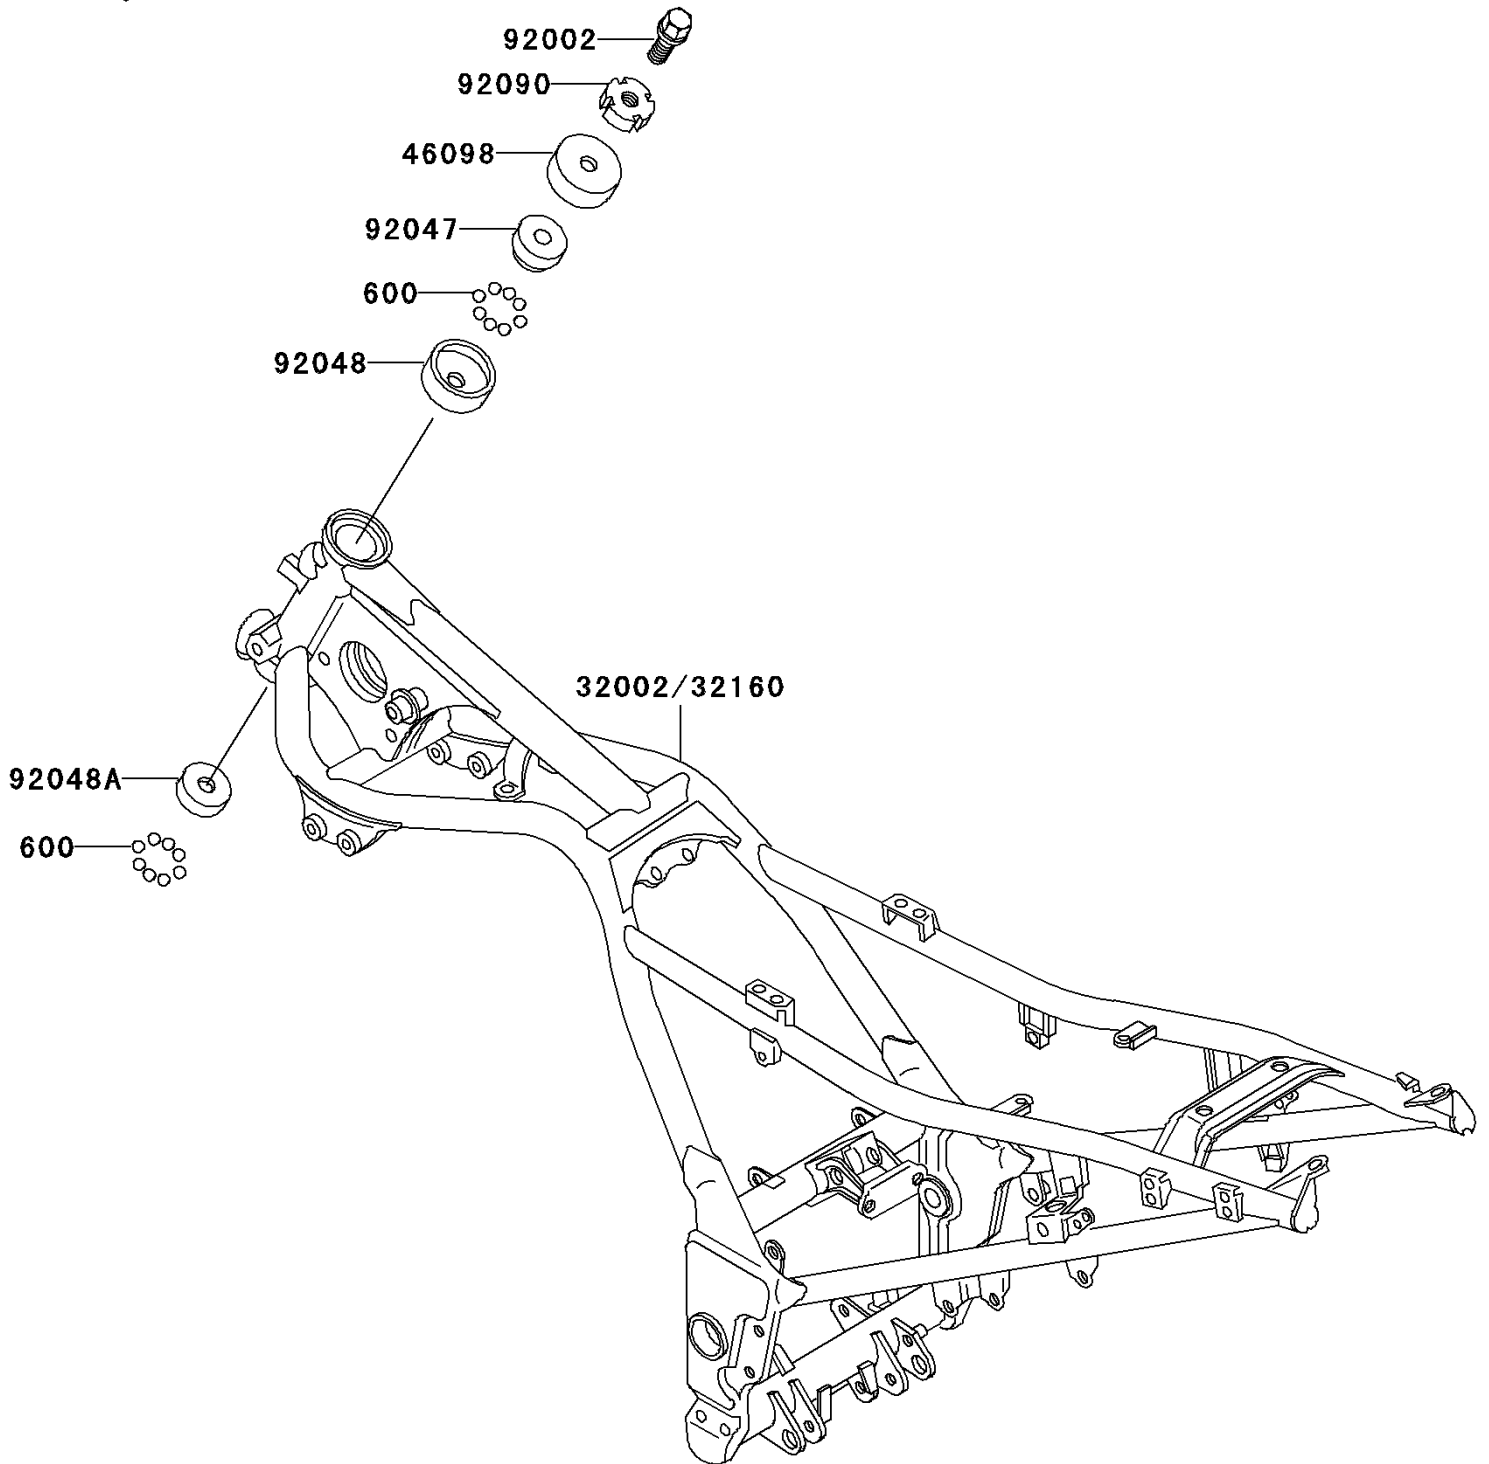

2004 Ninja® 250R PARTS DIAGRAM

Frame

F2120

2004 Ninja® 250R PARTS LIST

Frame

ITEM NAME	PART NUMBER	QUANTITY
BALL-STEEL,1/4" (Ref # 600)	600A0800	39
FRAME-COMP (Ref # 32160)	32160-1763	1
CAP,STEERING STEM (Ref # 46098)	46098-016	1
BOLT,FLANGED,16X22 (Ref # 92002)	92002-1950	1
RACE,STEERING STEM BEARING (Ref # 92047)	92047-011	1
RACE,STEERING STEM BEARING (Ref # 92048)	92048-006	1
RACE,STEERING STEM BEARING (Ref # 92048A)	92048-008	1
NUT,30MM (Ref # 92090)	92090-007	1