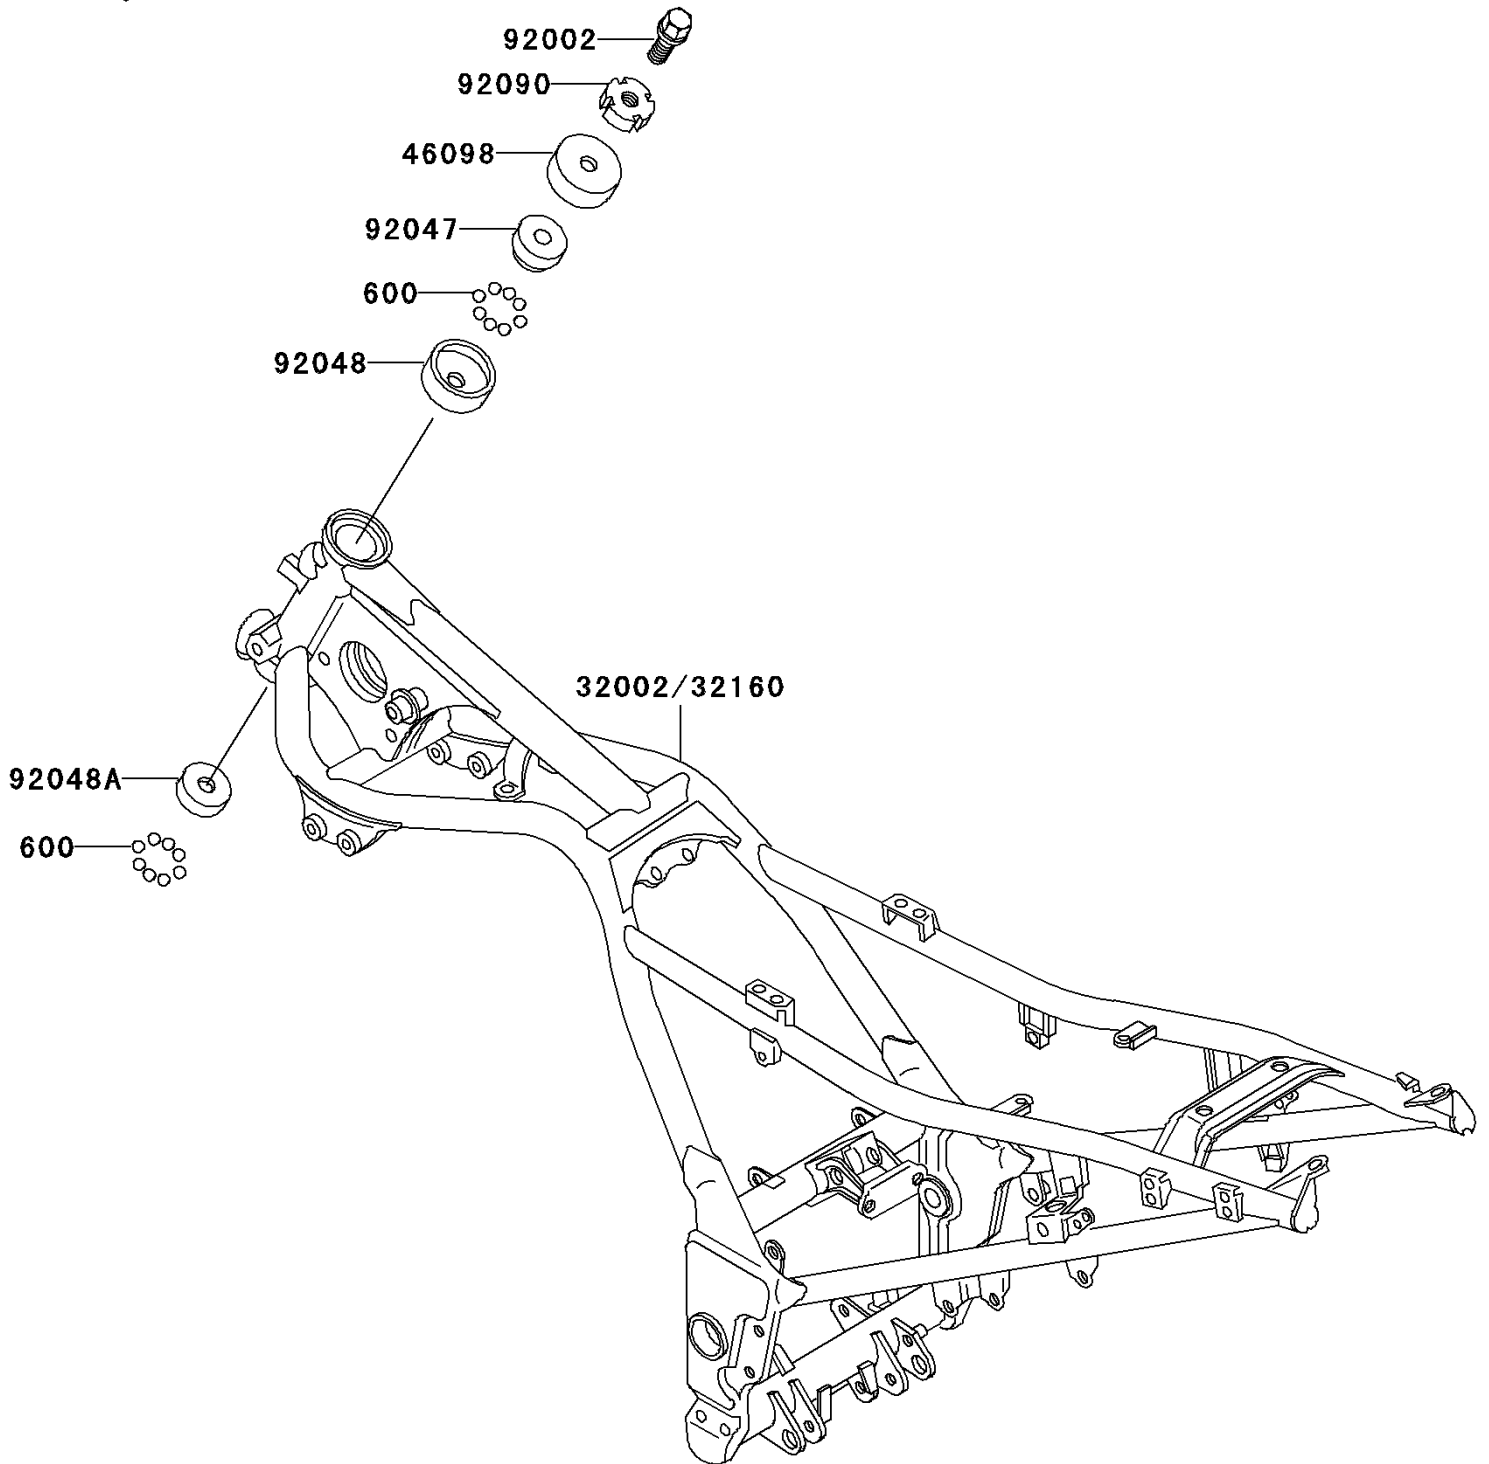

2005 Ninja® 250R PARTS DIAGRAM

Frame

F2120

2005 Ninja® 250R PARTS LIST

Frame

ITEM NAME	PART NUMBER	QUANTITY
BALL-STEEL,1/4" (Ref # 600)	600A0800	39
FRAME-COMP (Ref # 32160)	32160-1763	1
CAP,STEERING STEM (Ref # 46098)	46098-016	1
BOLT,FLANGED,16X22 (Ref # 92002)	92002-1950	1
RACE,STEERING STEM BEARING (Ref # 92047)	92047-011	1
RACE,STEERING STEM BEARING (Ref # 92048)	92048-006	1
RACE,STEERING STEM BEARING (Ref # 92048A)	92048-008	1
NUT,30MM (Ref # 92090)	92090-007	1