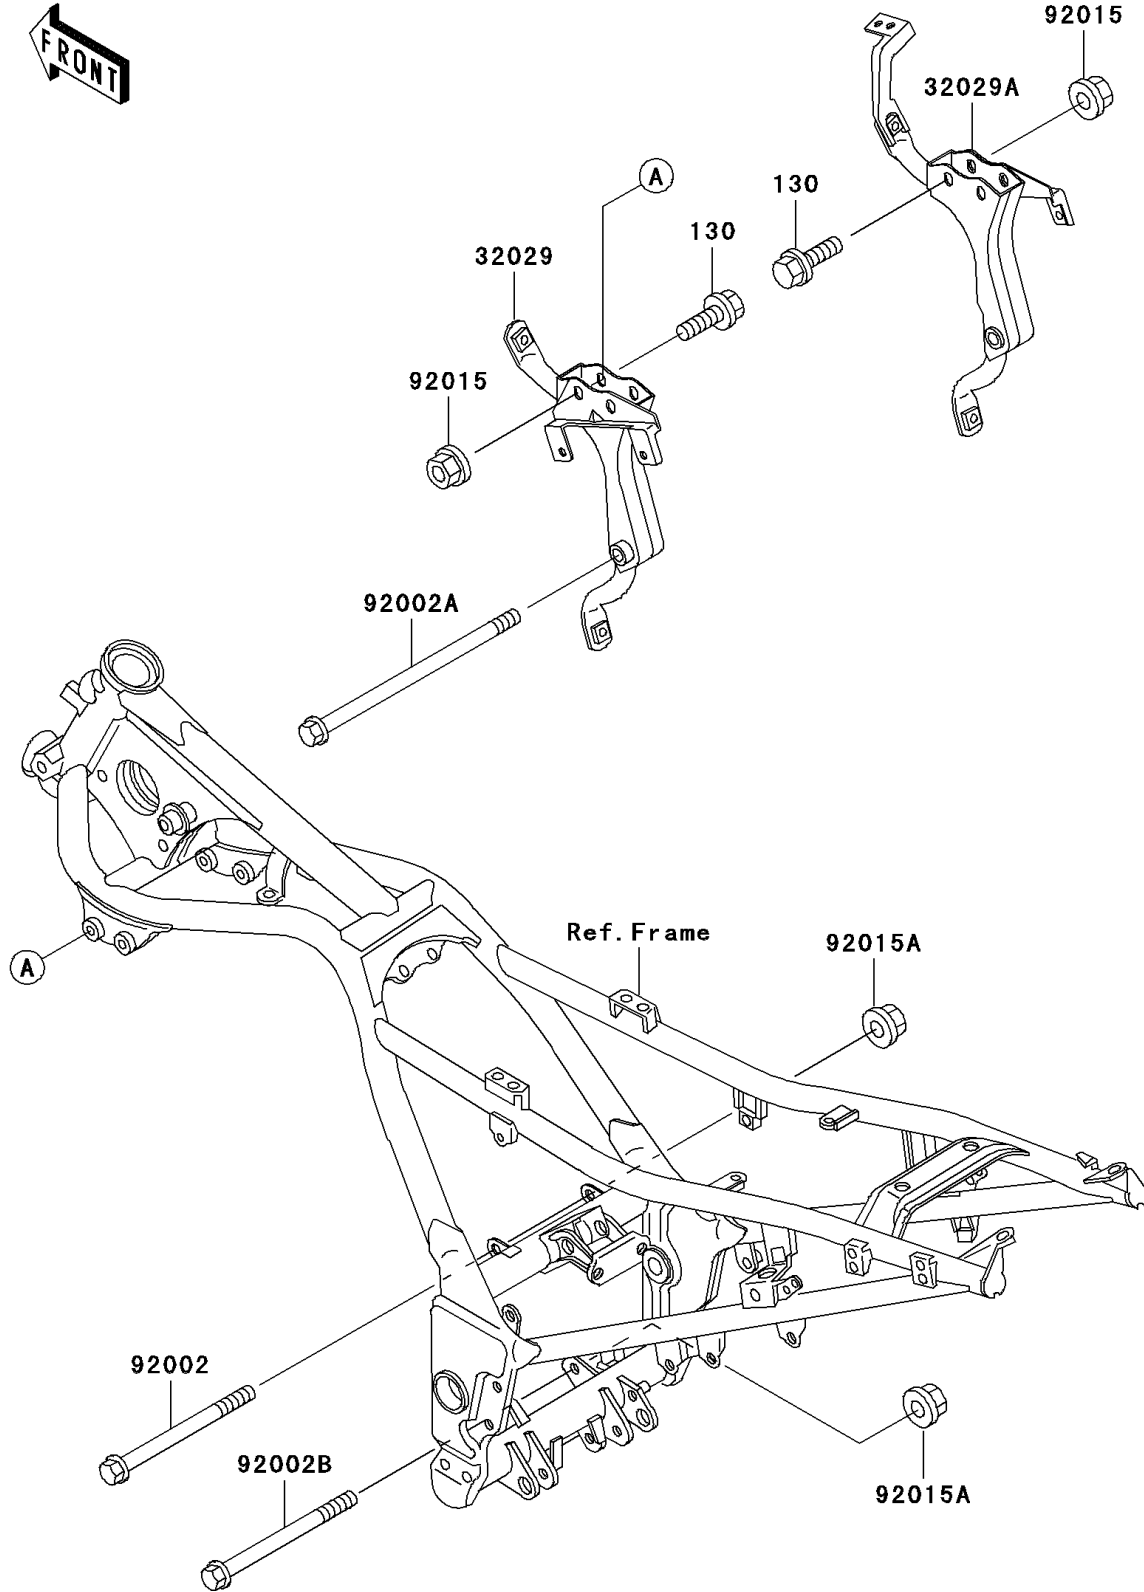

# 2004 Ninja® 250R PARTS DIAGRAM

Engine Mount

F2122

## 2004 Ninja® 250R PARTS LIST

### Engine Mount

ITEM NAME	PART NUMBER	QUANTITY
BOLT-FLANGED,8X40 (Ref # 130)	130G0840	4
BRACKET-ENGINE,HEAD,LH (Ref # 32029)	32029-1542	1
BRACKET-ENGINE,HEAD,RH (Ref # 32029A)	32029-1543	1
BOLT,FLANGED,10X130 (Ref # 92002)	92002-1087	1
BOLT,FLANGED,10X170 (Ref # 92002A)	92002-1470	1
BOLT,FLANGED,10X138 (Ref # 92002B)	92002-1795	1
NUT,8MM (Ref # 92015)	92015-1143	4
NUT,FLANGED,10MM (Ref # 92015A)	92015-1180	2