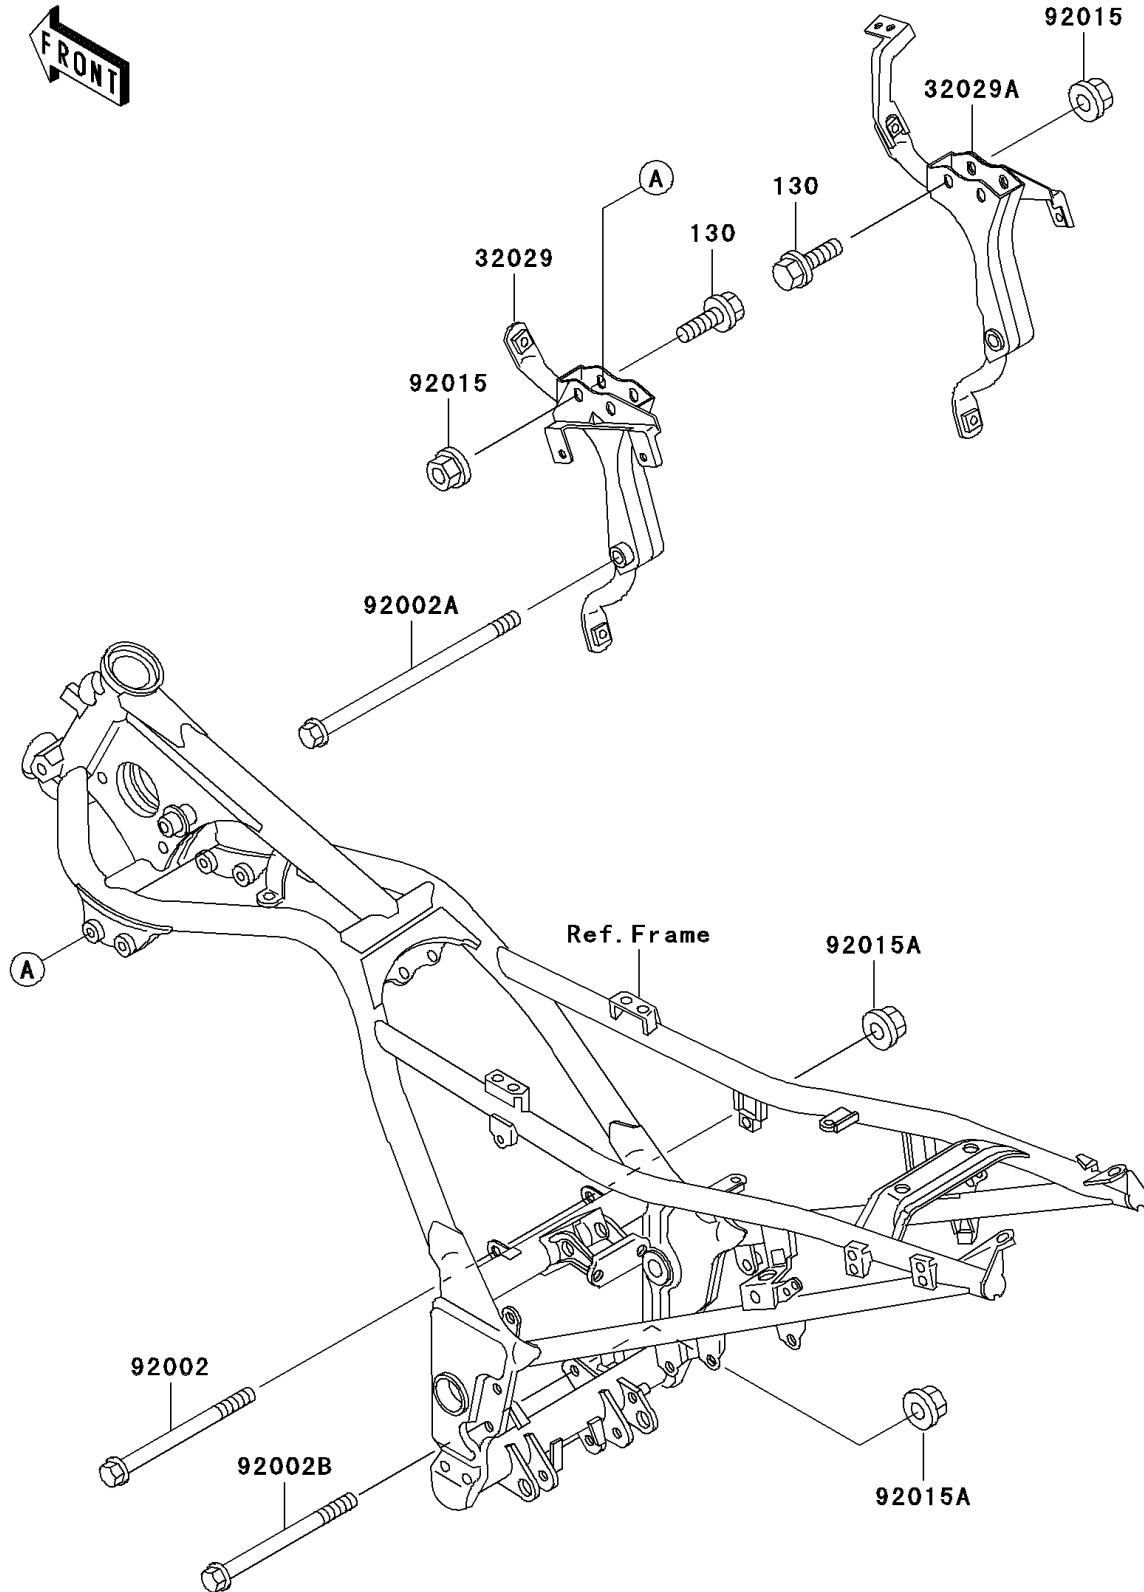

# 2005 Ninja® 250R PARTS DIAGRAM

Engine Mount

F2122

## 2005 Ninja® 250R PARTS LIST

### Engine Mount

ITEM NAME	PART NUMBER	QUANTITY
BOLT-FLANGED,8X40 (Ref # 130)	130G0840	4
BRACKET-ENGINE,HEAD,LH (Ref # 32029)	32029-1542	1
BRACKET-ENGINE,HEAD,RH (Ref # 32029A)	32029-1543	1
BOLT,FLANGED,10X130 (Ref # 92002)	92002-1087	1
BOLT,FLANGED,10X170 (Ref # 92002A)	92002-1470	1
BOLT,FLANGED,10X138 (Ref # 92002B)	92002-1795	1
NUT,8MM (Ref # 92015)	92015-1143	4
NUT,FLANGED,10MM (Ref # 92015A)	92015-1180	2