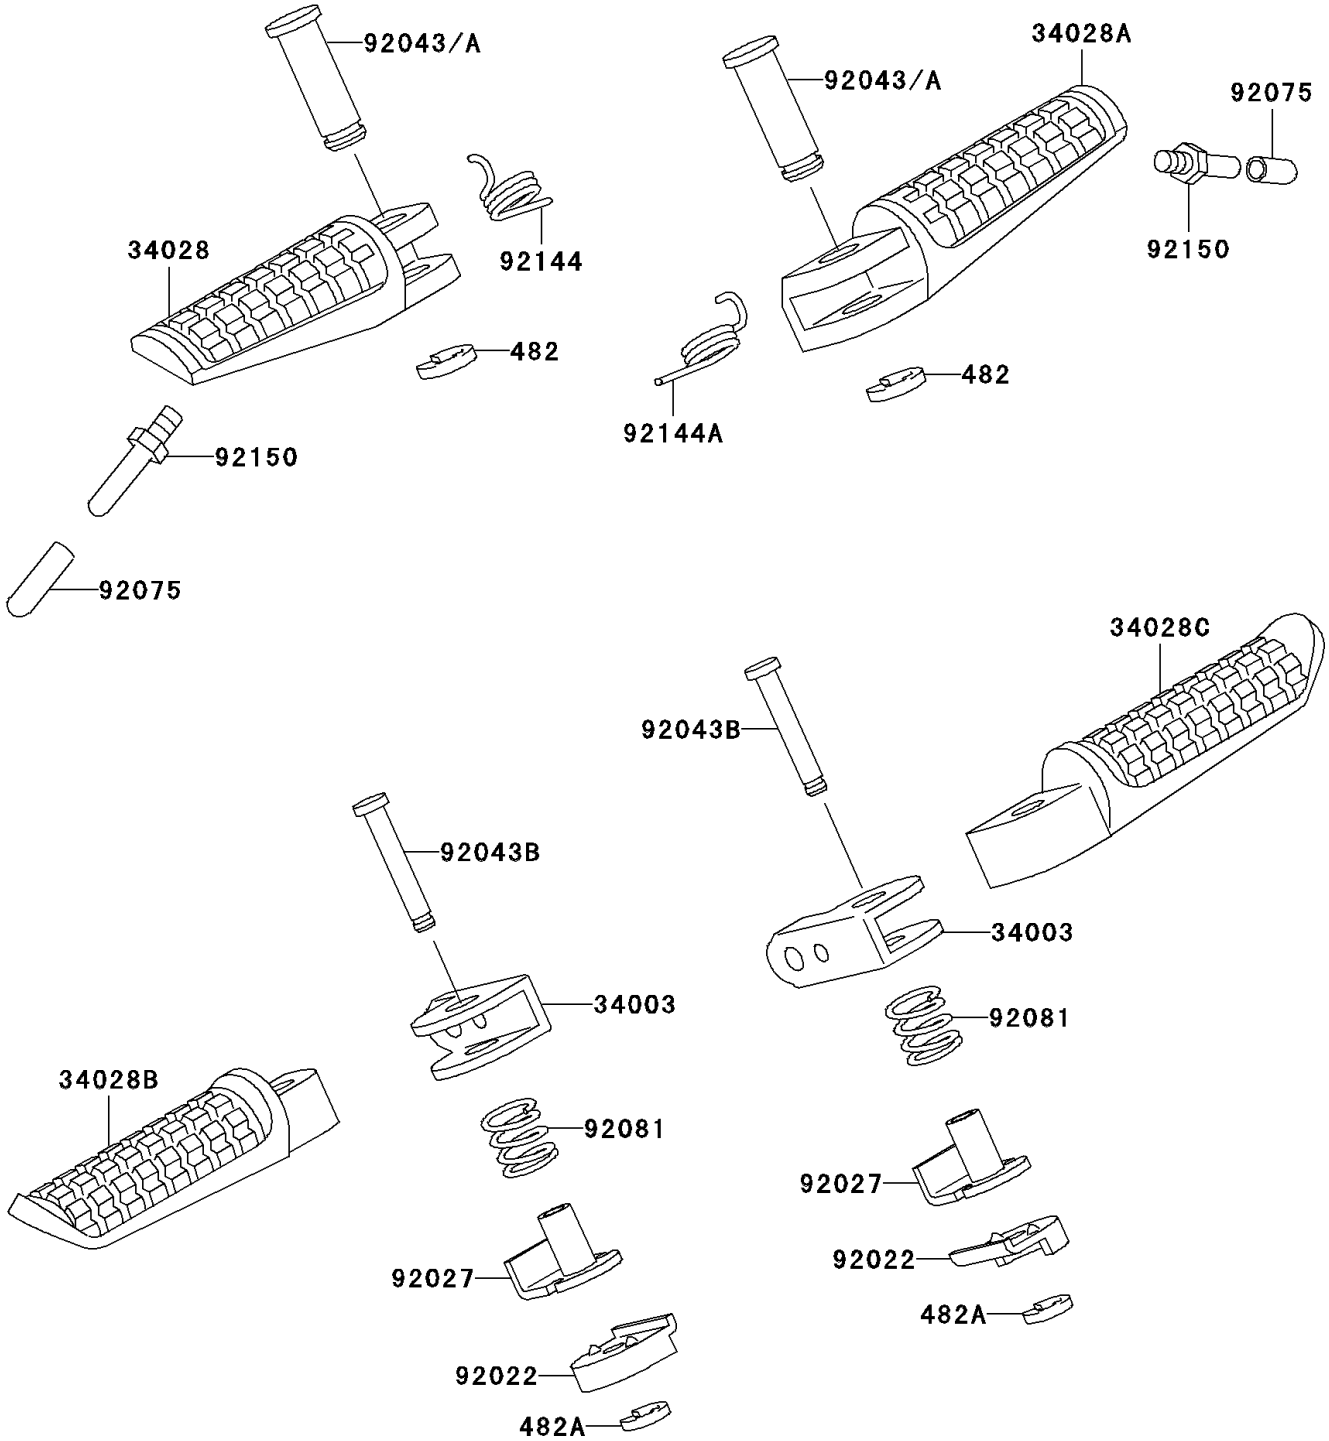

2004 Ninja® 250R PARTS DIAGRAM

Footrests

F2160

2004 Ninja® 250R PARTS LIST

Footrests

ITEM NAME	PART NUMBER	QUANTITY
CIRCLIP-TYPE-E,10MM (Ref # 482)	482L0100	2
CIRCLIP-TYPE-E,5MM (Ref # 482A)	482L5000	2
HOLDER-STEP,RR (Ref # 34003)	34003-1297	2
STEP,FR,LH (Ref # 34028)	34028-1334	1
STEP,FR,RH (Ref # 34028A)	34028-1335	1
STEP,RR,LH (Ref # 34028B)	34028-1488	1
STEP,RR,RH (Ref # 34028C)	34028-1489	1
WASHER,STOPPER (Ref # 92022)	92022-1661	2
COLLAR,STEP (Ref # 92027)	92027-1732	2
PIN,12X42.5 (Ref # 92043)	92043-0026	2
PIN,6X35.5 (Ref # 92043B)	92043-1294	2
DAMPER (Ref # 92075)	92075-1980	2
SPRING,STEP,RR (Ref # 92081)	92081-1612	2
SPRING,STEP RETURN (Ref # 92144)	92144-1567	1
SPRING,STEP RETURN (Ref # 92144A)	92144-1568	1
BOLT,BANK SENSOR (Ref # 92150)	92150-1002	2