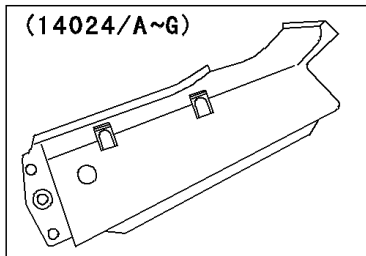

2004 Ninja® 250R PARTS DIAGRAM

Fenders

F2170

WOD

(14024)	Red
(14024A)	Blue
(14024B)	Ebony
(14024C)	Blue
(14024D)	Silver
(14024E)	Yellow
(14024F)	Yellow
(14024G)	Green

2004 Ninja® 250R PARTS LIST

Fenders

ITEM NAME	PART NUMBER	QUANTITY
BOLT-FLANGED (Ref # 130)	130D0625	2
BOLT-FLANGED,6X16 (Ref # 130A)	130G0616	2
BRACKET,TAIL LAMP (Ref # 11045)	11045-1639	1
COVER,TAIL,M.N.BLUE (Ref # 14024C)	14024-1444-KQ	1
COVER,TAIL,G.SILVER (Ref # 14024D)	14024-1444-X1	1
COVER,TAIL,P.C.YELLOW (Ref # 14024F)	14024-1444-616	1
FENDER-ASSY-FRONT,M.N.BLUE (Ref # 35001C)	35001-1130-KQ	1
FENDER-ASSY-FRONT,G.SILVER (Ref # 35001D)	35001-1130-X1	1
FENDER-ASSY-FRONT,P.C.YELLOW (Ref # 35001F)	35001-1130-616	1
FENDER-REAR,RR,BLACK (Ref # 35023)	35023-1220-6Z	1
FENDER-REAR,FR (Ref # 35023A)	35023-1224	1
BOLT,6X20 (Ref # 92001)	92001-1773	4
BOLT,6X25 (Ref # 92002)	92002-1135	2
BOLT,FLANGED,8X16 (Ref # 92002A)	92002-1200	4
BOLT,6X14 (Ref # 92002B)	92002-1351	4
NUT,CLAMP,6MM (Ref # 92015)	92015-1678	4
CLAMP,CABLE (Ref # 92037)	92037-1459	1
CLAMP,HOSE (Ref # 92037A)	92037-1827	1
DAMPER (Ref # 92075)	92075-1867	2