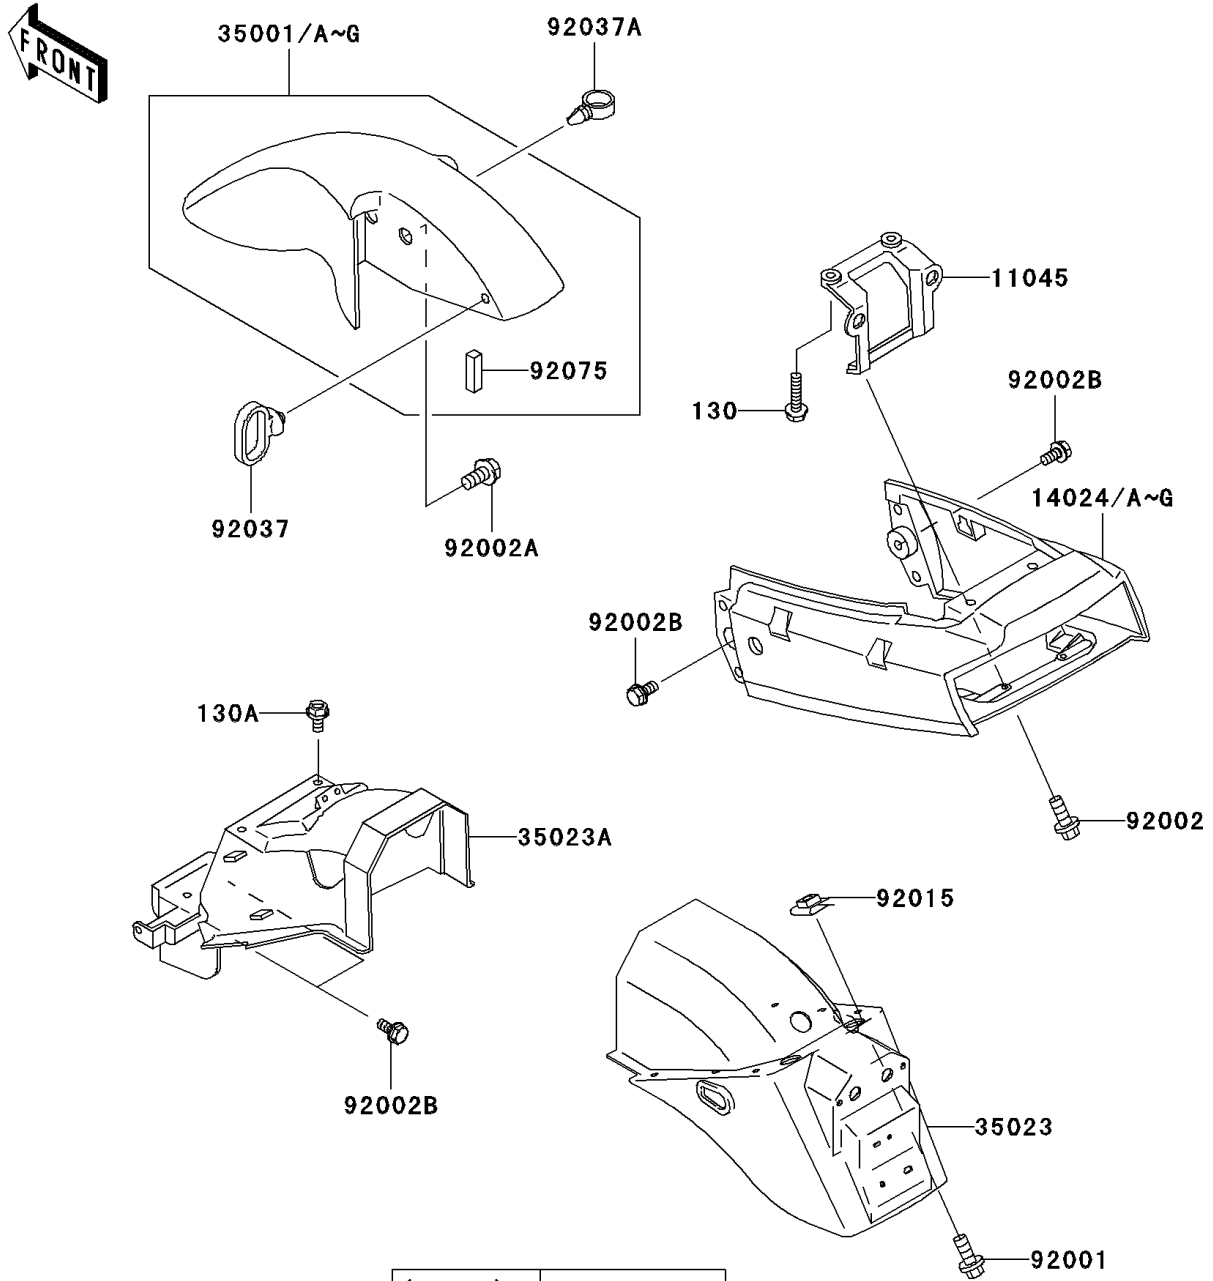

2004 Ninja® 250R PARTS DIAGRAM

Fenders

F2170

WOD

(14024)	Red
(14024A)	Blue
(14024B)	Ebony
(14024C)	Blue
(14024D)	Silver
(14024E)	Yellow
(14024F)	Yellow
(14024G)	Green

2004 Ninja® 250R PARTS LIST

Fenders

ITEM NAME	PART NUMBER	QUANTITY
BOLT-FLANGED (Ref # 130)	130D0625	2
BOLT-FLANGED,6X16 (Ref # 130A)	130G0616	2
BRACKET,TAIL LAMP (Ref # 11045)	11045-1639	1
COVER,TAIL,M.N.BLUE (Ref # 14024C)	14024-1444-KQ	1
COVER,TAIL,G.SILVER (Ref # 14024D)	14024-1444-X1	1
COVER,TAIL,P.C.YELLOW (Ref # 14024F)	14024-1444-616	1
FENDER-ASSY-FRONT,M.N.BLUE (Ref # 35001C)	35001-1130-KQ	1
FENDER-ASSY-FRONT,G.SILVER (Ref # 35001D)	35001-1130-X1	1
FENDER-ASSY-FRONT,P.C.YELLOW (Ref # 35001F)	35001-1130-616	1
FENDER-REAR,RR,BLACK (Ref # 35023)	35023-1220-6Z	1
FENDER-REAR,FR (Ref # 35023A)	35023-1224	1
BOLT,6X20 (Ref # 92001)	92001-1773	4
BOLT,6X25 (Ref # 92002)	92002-1135	2
BOLT,FLANGED,8X16 (Ref # 92002A)	92002-1200	4
BOLT,6X14 (Ref # 92002B)	92002-1351	4
NUT,CLAMP,6MM (Ref # 92015)	92015-1678	4
CLAMP,CABLE (Ref # 92037)	92037-1459	1
CLAMP,HOSE (Ref # 92037A)	92037-1827	1
DAMPER (Ref # 92075)	92075-1867	2