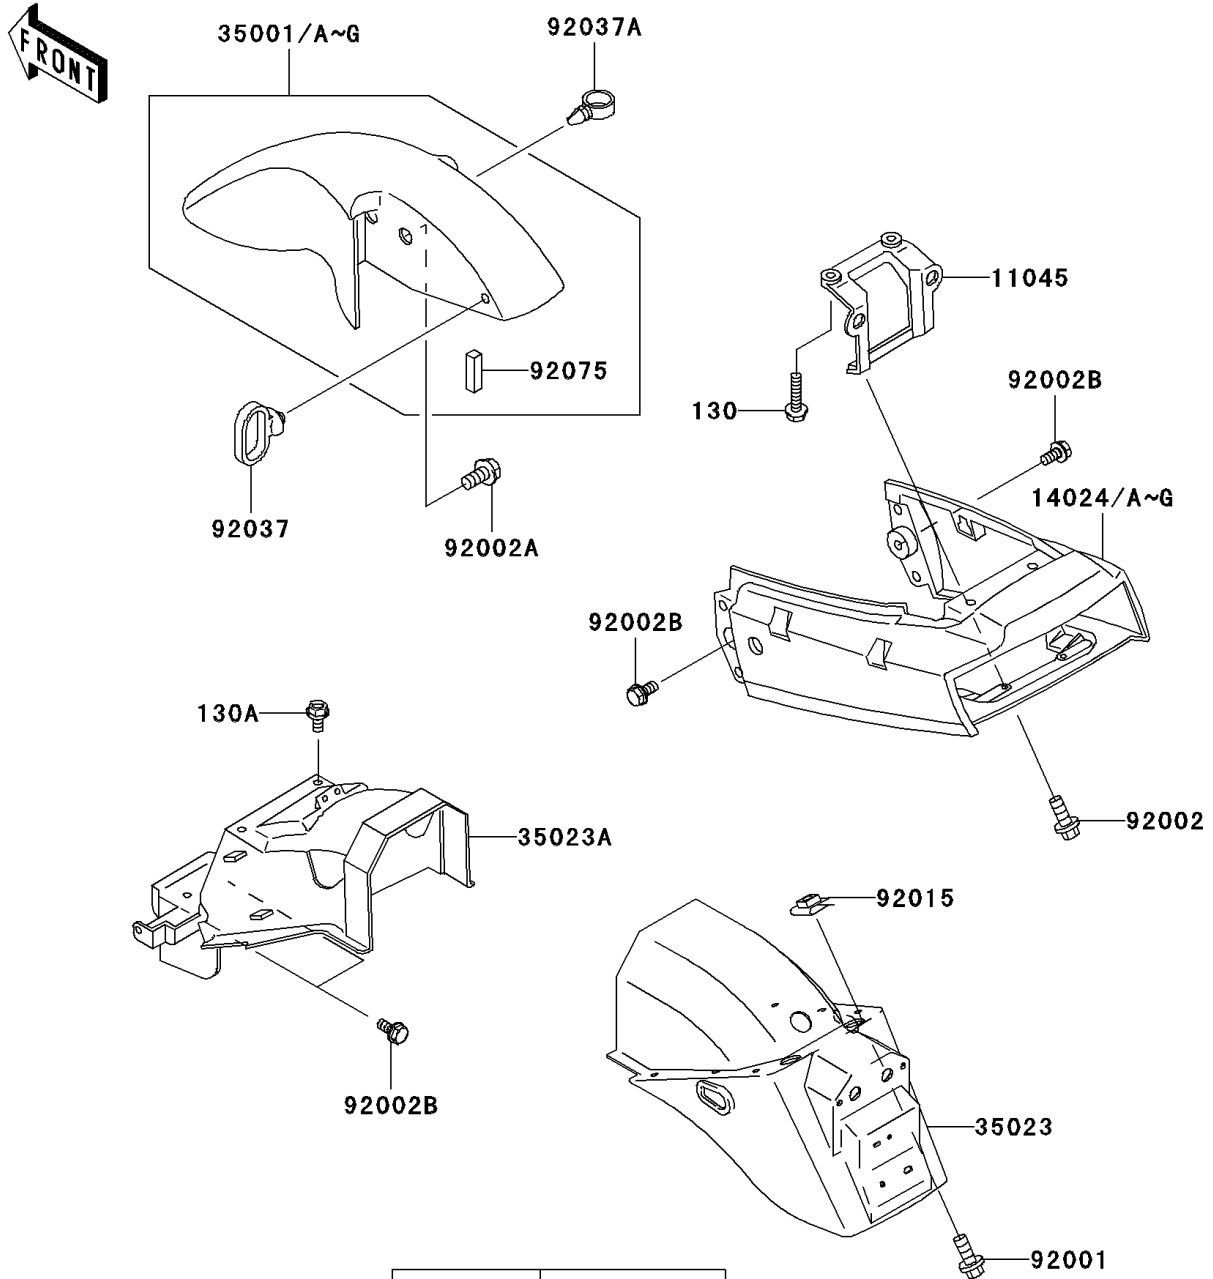

2005 Ninja® 250R PARTS DIAGRAM

Fenders

F2170

W/D

(14024)	Red
(14024A)	Blue
(14024B)	Ebony
(14024C)	Blue
(14024D)	Silver
(14024E)	Yellow
(14024F)	Yellow
(14024G)	Green

2005 Ninja® 250R PARTS LIST

Fenders

ITEM NAME	PART NUMBER	QUANTITY
BOLT-FLANGED (Ref # 130)	130D0625	2
BOLT-FLANGED,6X16 (Ref # 130A)	130G0616	2
BRACKET,TAIL LAMP (Ref # 11045)	11045-1639	1
COVER,TAIL,EBONY (Ref # 14024B)	14024-1444-IG	1
COVER,TAIL,M.N.BLUE (Ref # 14024C)	14024-1444-KQ	1
COVER,TAIL,G.SILVER (Ref # 14024D)	14024-1444-X1	1
FENDER-ASSY-FRONT,EBONY (Ref # 35001B)	35001-1130-IG	1
FENDER-ASSY-FRONT,M.N.BLUE (Ref # 35001C)	35001-1130-KQ	1
FENDER-ASSY-FRONT,G.SILVER (Ref # 35001D)	35001-1130-X1	1
FENDER-REAR,RR,BLACK (Ref # 35023)	35023-1220-6Z	1
FENDER-REAR,FR (Ref # 35023A)	35023-1224	1
BOLT,6X20 (Ref # 92001)	92001-1773	4
BOLT,6X25 (Ref # 92002)	92002-1135	2
BOLT,FLANGED,8X16 (Ref # 92002A)	92002-1200	4
BOLT,6X14 (Ref # 92002B)	92002-1351	4
NUT,CLAMP,6MM (Ref # 92015)	92015-1678	4
CLAMP,CABLE (Ref # 92037)	92037-1459	1
CLAMP,HOSE (Ref # 92037A)	92037-1827	1
DAMPER (Ref # 92075)	92075-1867	2