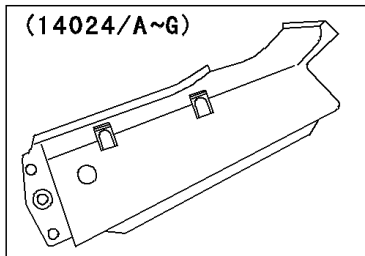

2005 Ninja® 250R PARTS DIAGRAM

Fenders

F2170

W/D

(14024)	Red
(14024A)	Blue
(14024B)	Ebony
(14024C)	Blue
(14024D)	Silver
(14024E)	Yellow
(14024F)	Yellow
(14024G)	Green

2005 Ninja® 250R PARTS LIST

Fenders

ITEM NAME	PART NUMBER	QUANTITY
BOLT-FLANGED (Ref # 130)	130D0625	2
BOLT-FLANGED,6X16 (Ref # 130A)	130G0616	2
BRACKET,TAIL LAMP (Ref # 11045)	11045-1639	1
COVER,TAIL,EBONY (Ref # 14024B)	14024-1444-IG	1
COVER,TAIL,M.N.BLUE (Ref # 14024C)	14024-1444-KQ	1
COVER,TAIL,G.SILVER (Ref # 14024D)	14024-1444-X1	1
FENDER-ASSY-FRONT,EBONY (Ref # 35001B)	35001-1130-IG	1
FENDER-ASSY-FRONT,M.N.BLUE (Ref # 35001C)	35001-1130-KQ	1
FENDER-ASSY-FRONT,G.SILVER (Ref # 35001D)	35001-1130-X1	1
FENDER-REAR,RR,BLACK (Ref # 35023)	35023-1220-6Z	1
FENDER-REAR,FR (Ref # 35023A)	35023-1224	1
BOLT,6X20 (Ref # 92001)	92001-1773	4
BOLT,6X25 (Ref # 92002)	92002-1135	2
BOLT,FLANGED,8X16 (Ref # 92002A)	92002-1200	4
BOLT,6X14 (Ref # 92002B)	92002-1351	4
NUT,CLAMP,6MM (Ref # 92015)	92015-1678	4
CLAMP,CABLE (Ref # 92037)	92037-1459	1
CLAMP,HOSE (Ref # 92037A)	92037-1827	1
DAMPER (Ref # 92075)	92075-1867	2