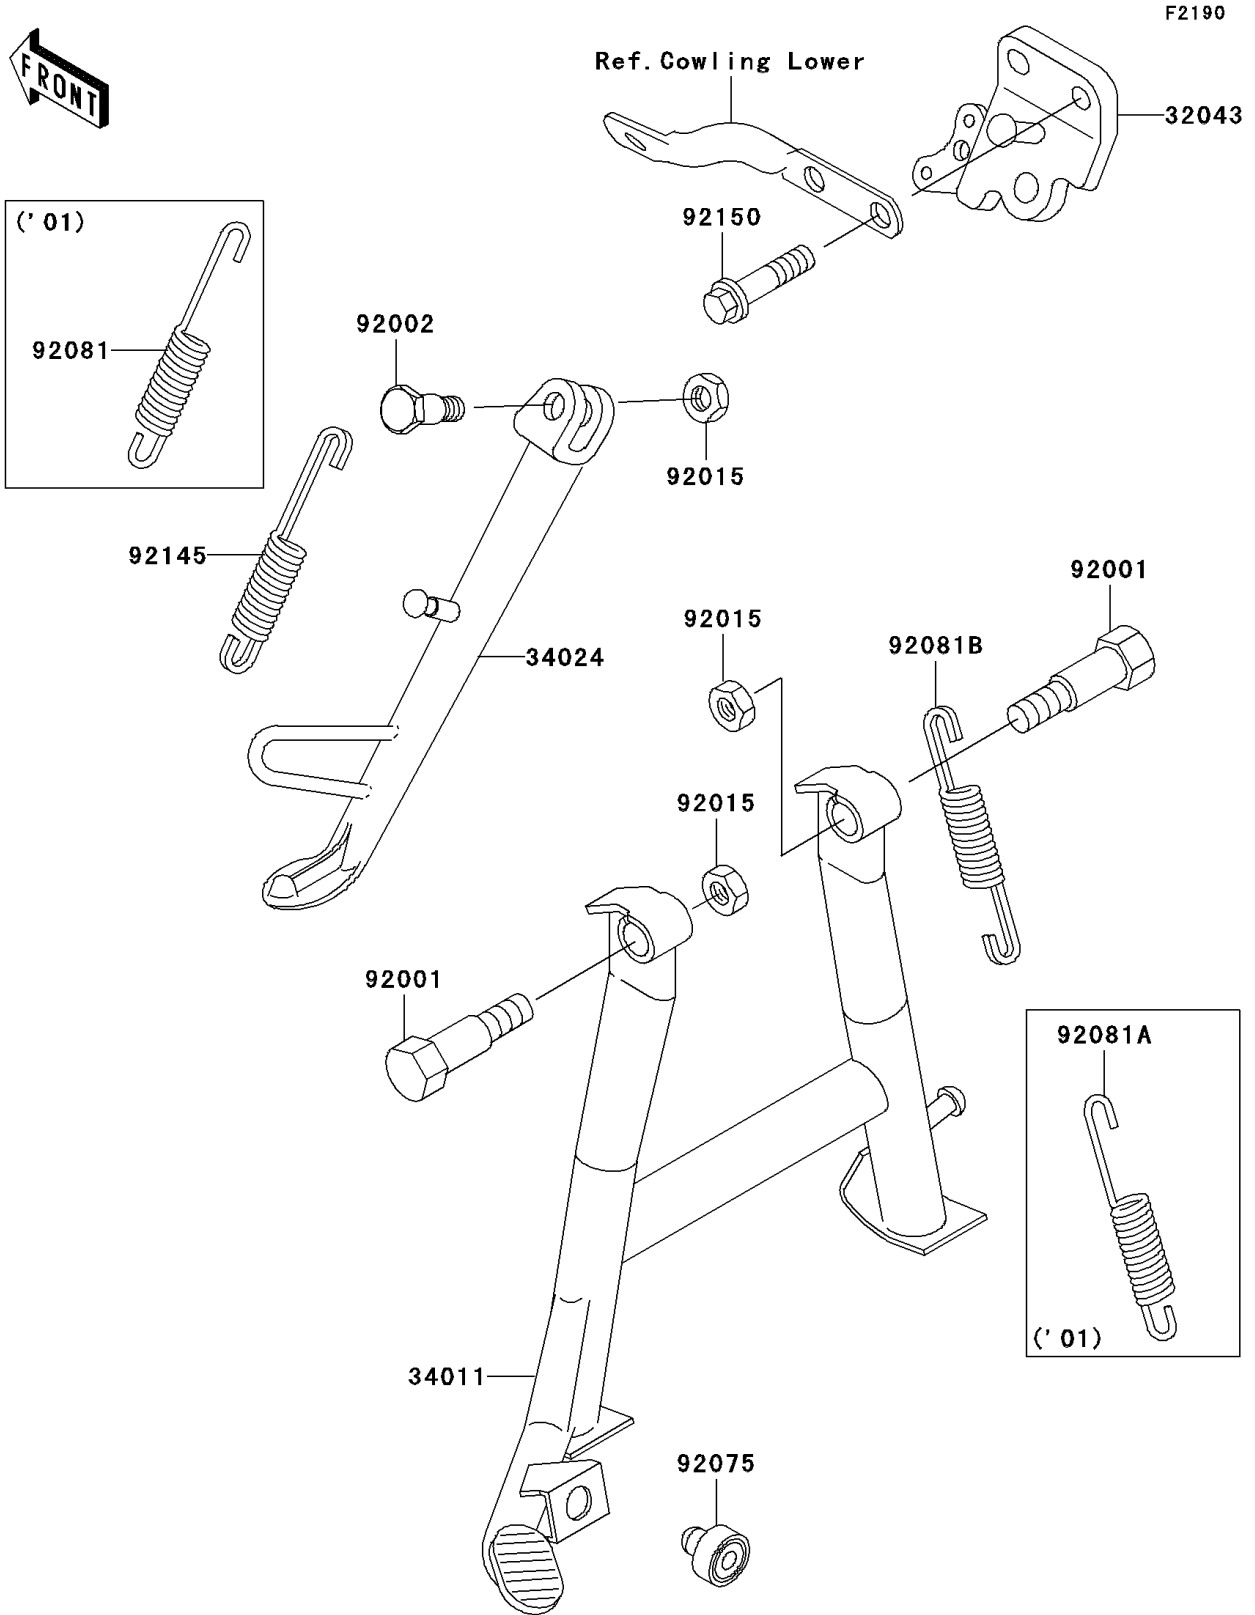

2004 Ninja® 250R PARTS DIAGRAM

Stand(s)

2004 Ninja® 250R PARTS LIST

Stand(s)

ITEM NAME	PART NUMBER	QUANTITY
BRACKET-STAND,SIDE (Ref # 32043)	32043-1317	1
STAND-CENTER (Ref # 34011)	34011-1196	1
STAND-SIDE (Ref # 34024)	34024-1230	1
BOLT,CENTER STAND (Ref # 92001)	92001-1214	2
BOLT,SIDE STAND (Ref # 92002)	92002-1813	1
NUT,LOCK,10MM,BLACK (Ref # 92015)	92015-1188	3
DAMPER (Ref # 92075)	92075-015	1
SPRING,CENTER STAND (Ref # 92081B)	92081-1835	1
SPRING,SIDE STAND (Ref # 92145)	92145-0084	1
BOLT,FLANGED,10X25 (Ref # 92150)	92150-1065	2