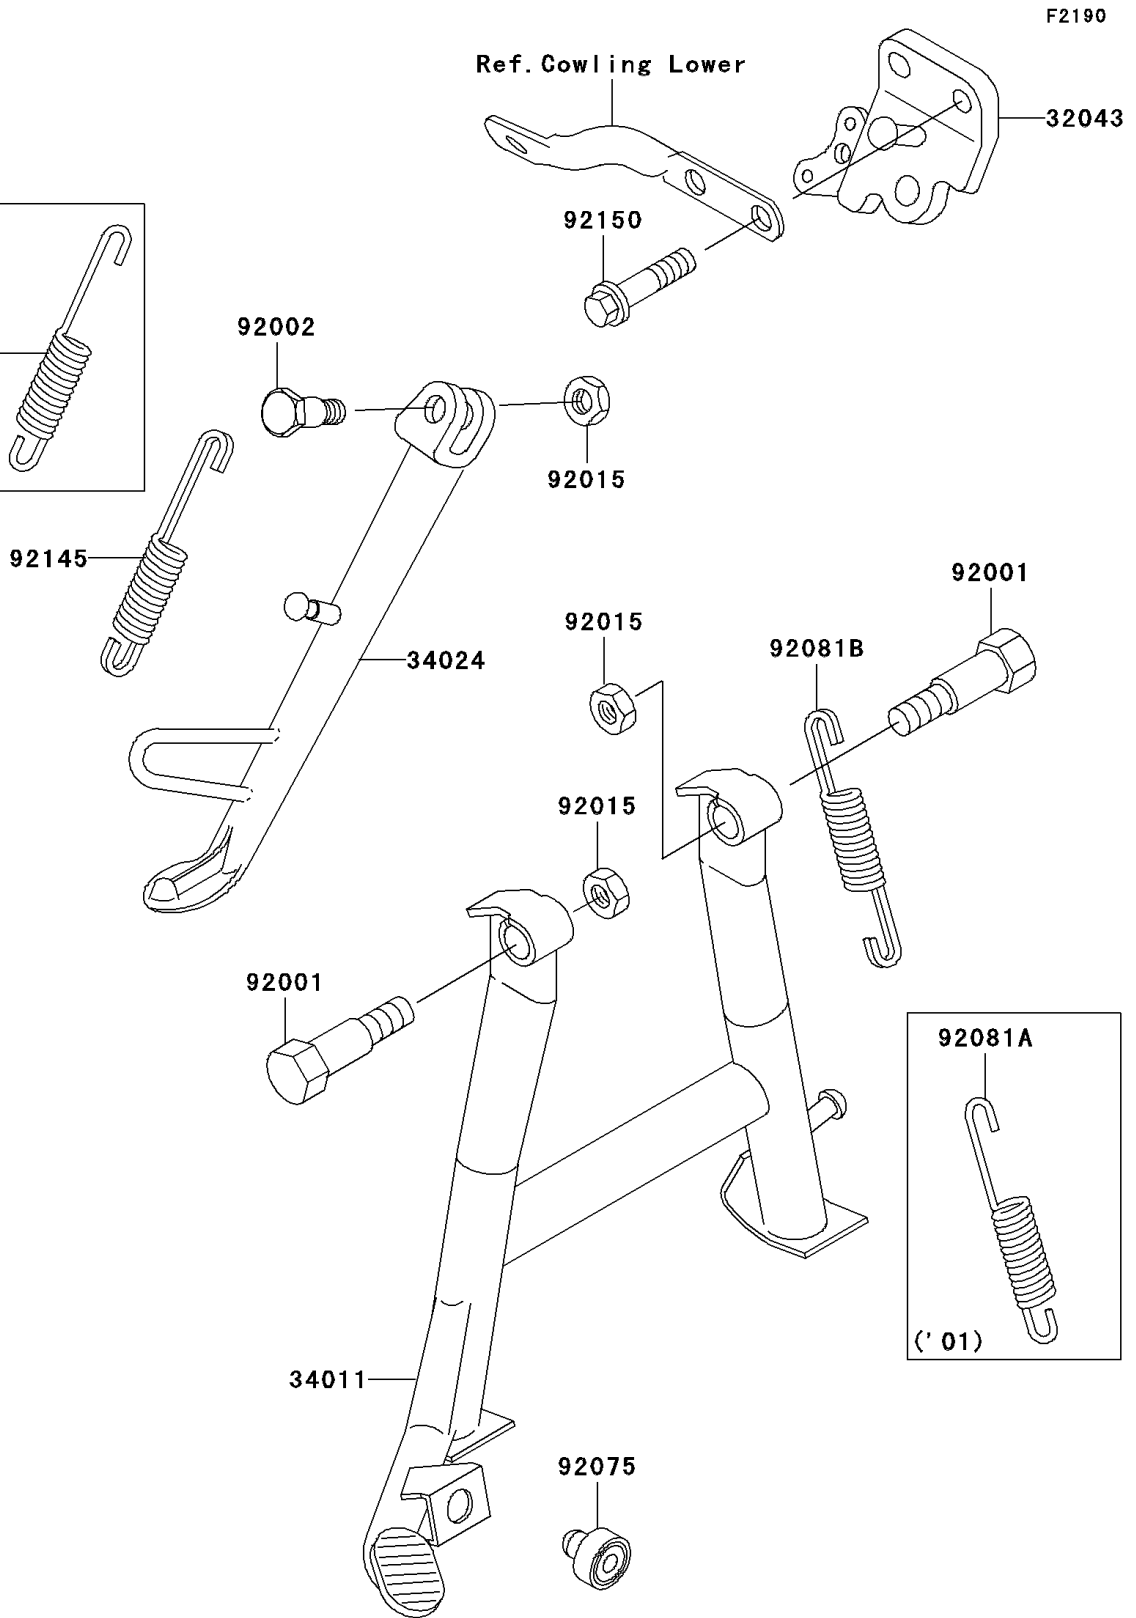

2005 Ninja® 250R PARTS DIAGRAM

Stand(s)

2005 Ninja® 250R PARTS LIST

Stand(s)

ITEM NAME	PART NUMBER	QUANTITY
BRACKET-STAND,SIDE (Ref # 32043)	32043-1317	1
STAND-CENTER (Ref # 34011)	34011-1196	1
STAND-SIDE (Ref # 34024)	34024-1230	1
BOLT,CENTER STAND (Ref # 92001)	92001-1214	2
BOLT,SIDE STAND (Ref # 92002)	92002-1813	1
NUT,LOCK,10MM,BLACK (Ref # 92015)	92015-1188	3
DAMPER (Ref # 92075)	92075-015	1
SPRING,CENTER STAND (Ref # 92081B)	92081-1835	1
SPRING,SIDE STAND (Ref # 92145)	92145-0084	1
BOLT,FLANGED,10X25 (Ref # 92150)	92150-1065	2