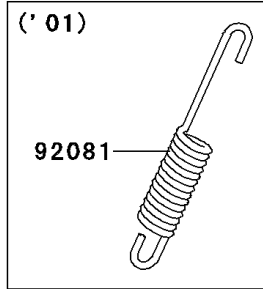

2005 Ninja® 250R PARTS DIAGRAM

Stand(s)

2005 Ninja® 250R PARTS LIST

Stand(s)

ITEM NAME	PART NUMBER	QUANTITY
BRACKET-STAND,SIDE (Ref # 32043)	32043-1317	1
STAND-CENTER (Ref # 34011)	34011-1196	1
STAND-SIDE (Ref # 34024)	34024-1230	1
BOLT,CENTER STAND (Ref # 92001)	92001-1214	2
BOLT,SIDE STAND (Ref # 92002)	92002-1813	1
NUT,LOCK,10MM,BLACK (Ref # 92015)	92015-1188	3
DAMPER (Ref # 92075)	92075-015	1
SPRING,CENTER STAND (Ref # 92081B)	92081-1835	1
SPRING,SIDE STAND (Ref # 92145)	92145-0084	1
BOLT,FLANGED,10X25 (Ref # 92150)	92150-1065	2