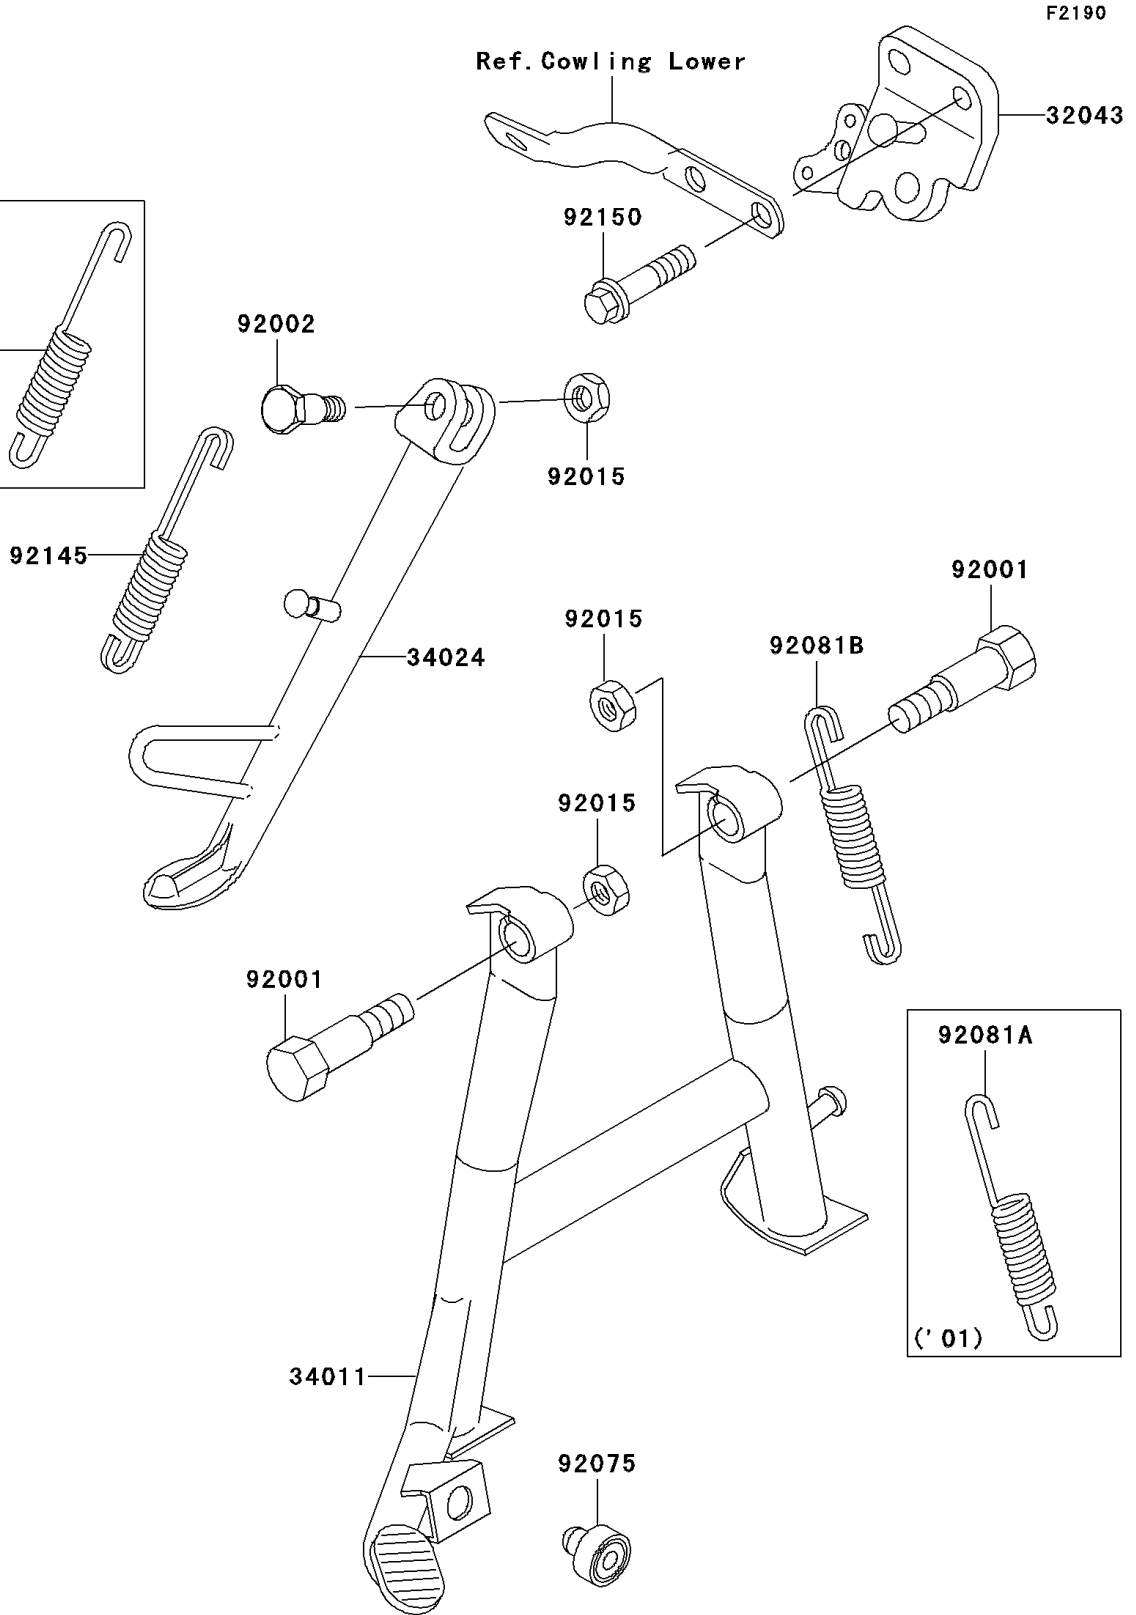

2005 Ninja® 250R PARTS DIAGRAM

Stand(s)

2005 Ninja® 250R PARTS LIST

Stand(s)

ITEM NAME	PART NUMBER	QUANTITY
BRACKET-STAND,SIDE (Ref # 32043)	32043-1317	1
STAND-CENTER (Ref # 34011)	34011-1196	1
STAND-SIDE (Ref # 34024)	34024-1230	1
BOLT,CENTER STAND (Ref # 92001)	92001-1214	2
BOLT,SIDE STAND (Ref # 92002)	92002-1813	1
NUT,LOCK,10MM,BLACK (Ref # 92015)	92015-1188	3
DAMPER (Ref # 92075)	92075-015	1
SPRING,CENTER STAND (Ref # 92081B)	92081-1835	1
SPRING,SIDE STAND (Ref # 92145)	92145-0084	1
BOLT,FLANGED,10X25 (Ref # 92150)	92150-1065	2