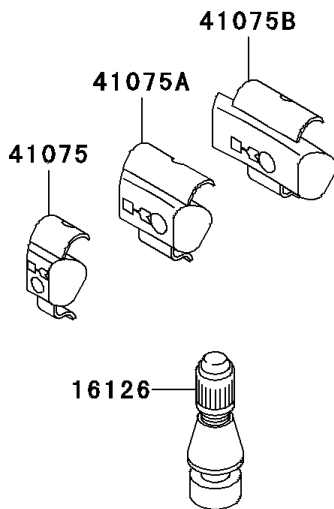

# 2002 Ninja® 250R PARTS DIAGRAM

Tires

F2210

### Tires

ITEM NAME	PART NUMBER	QUANTITY
VALVE,TIRE (Ref # 16126)	16126-1140	2
TIRE,FR,100/80-16 50S,K630F(D) (Ref # 41009)	41009-1316	1
TIRE,RR,130/80-16 64S,K630(D) (Ref # 41009A)	41009-1317	1
BALANCER-WHEEL,10G,SILVER (Ref # 41075)	41075-1014	AR
BALANCER-WHEEL,20G,SILVER (Ref # 41075A)	41075-1015	AR
BALANCER-WHEEL,30G,SILVER (Ref # 41075B)	41075-1016	AR