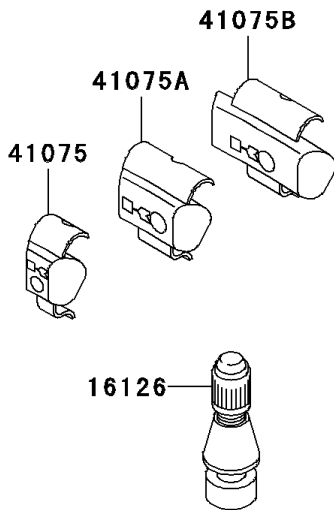

# 2002 Ninja® 250R PARTS DIAGRAM

Tires

F2210

### Tires

ITEM NAME	PART NUMBER	QUANTITY
VALVE,TIRE (Ref # 16126)	16126-1140	2
TIRE,FR,100/80-16 50S,K630F(D) (Ref # 41009)	41009-1316	1
TIRE,RR,130/80-16 64S,K630(D) (Ref # 41009A)	41009-1317	1
BALANCER-WHEEL,10G,SILVER (Ref # 41075)	41075-1014	AR
BALANCER-WHEEL,20G,SILVER (Ref # 41075A)	41075-1015	AR
BALANCER-WHEEL,30G,SILVER (Ref # 41075B)	41075-1016	AR