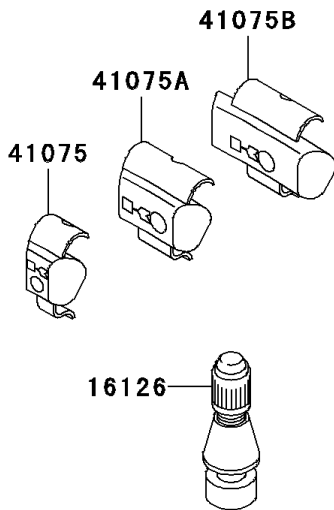

2003 Ninja® 250R PARTS DIAGRAM

Tires

F2210

2003 Ninja® 250R PARTS LIST

Tires

ITEM NAME	PART NUMBER	QUANTITY
VALVE,TIRE (Ref # 16126)	16126-1140	2
TIRE,FR,100/80-16 50S,K630F(D) (Ref # 41009)	41009-1316	1
TIRE,RR,130/80-16 64S,K630(D) (Ref # 41009A)	41009-1317	1
BALANCER-WHEEL,10G,SILVER (Ref # 41075)	41075-1014	AR
BALANCER-WHEEL,20G,SILVER (Ref # 41075A)	41075-1015	AR
BALANCER-WHEEL,30G,SILVER (Ref # 41075B)	41075-1016	AR