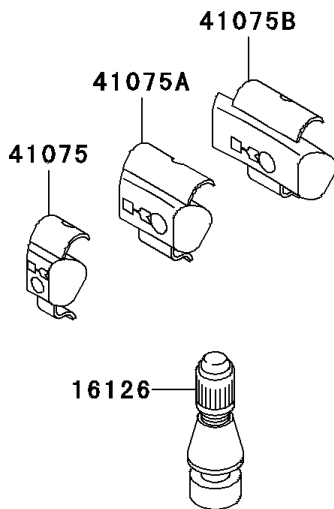

2003 Ninja® 250R PARTS DIAGRAM

Tires

F2210

2003 Ninja® 250R PARTS LIST

Tires

ITEM NAME	PART NUMBER	QUANTITY
VALVE,TIRE (Ref # 16126)	16126-1140	2
TIRE,FR,100/80-16 50S,K630F(D) (Ref # 41009)	41009-1316	1
TIRE,RR,130/80-16 64S,K630(D) (Ref # 41009A)	41009-1317	1
BALANCER-WHEEL,10G,SILVER (Ref # 41075)	41075-1014	AR
BALANCER-WHEEL,20G,SILVER (Ref # 41075A)	41075-1015	AR
BALANCER-WHEEL,30G,SILVER (Ref # 41075B)	41075-1016	AR