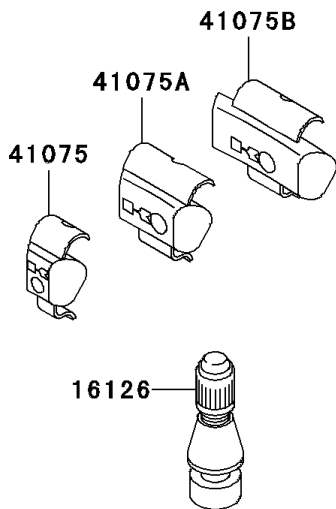

# 2004 Ninja® 250R PARTS DIAGRAM

Tires

F2210

### Tires

ITEM NAME	PART NUMBER	QUANTITY
VALVE,TIRE (Ref # 16126)	16126-1140	2
TIRE,FR,100/80-16 50S,K630F(D) (Ref # 41009)	41009-1316	1
TIRE,RR,130/80-16 64S,K630(D) (Ref # 41009A)	41009-1317	1
BALANCER-WHEEL,10G,SILVER (Ref # 41075)	41075-1014	AR
BALANCER-WHEEL,20G,SILVER (Ref # 41075A)	41075-1015	AR
BALANCER-WHEEL,30G,SILVER (Ref # 41075B)	41075-1016	AR