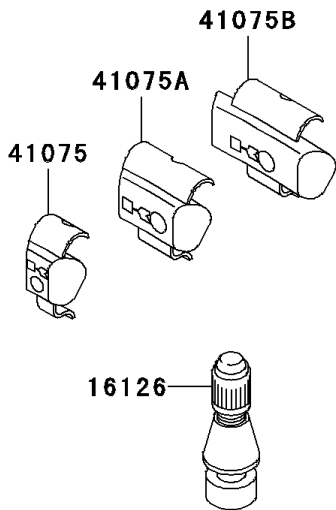

# 2004 Ninja® 250R PARTS DIAGRAM

Tires

F2210

### Tires

ITEM NAME	PART NUMBER	QUANTITY
VALVE,TIRE (Ref # 16126)	16126-1140	2
TIRE,FR,100/80-16 50S,K630F(D) (Ref # 41009)	41009-1316	1
TIRE,RR,130/80-16 64S,K630(D) (Ref # 41009A)	41009-1317	1
BALANCER-WHEEL,10G,SILVER (Ref # 41075)	41075-1014	AR
BALANCER-WHEEL,20G,SILVER (Ref # 41075A)	41075-1015	AR
BALANCER-WHEEL,30G,SILVER (Ref # 41075B)	41075-1016	AR