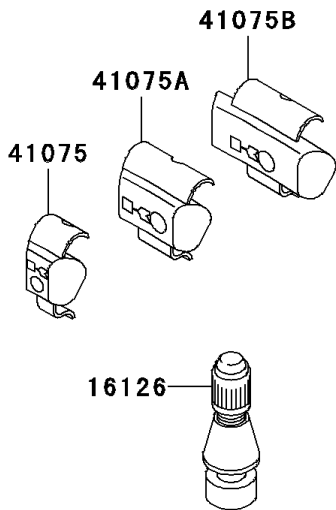

2005 Ninja® 250R PARTS DIAGRAM

Tires

F2210

2005 Ninja® 250R PARTS LIST

Tires

ITEM NAME	PART NUMBER	QUANTITY
VALVE,TIRE (Ref # 16126)	16126-1140	2
TIRE,FR,100/80-16 50S,K630F(D) (Ref # 41009)	41009-1316	1
TIRE,RR,130/80-16 64S,K630(D) (Ref # 41009A)	41009-1317	1
BALANCER-WHEEL,10G,SILVER (Ref # 41075)	41075-1014	AR
BALANCER-WHEEL,20G,SILVER (Ref # 41075A)	41075-1015	AR
BALANCER-WHEEL,30G,SILVER (Ref # 41075B)	41075-1016	AR