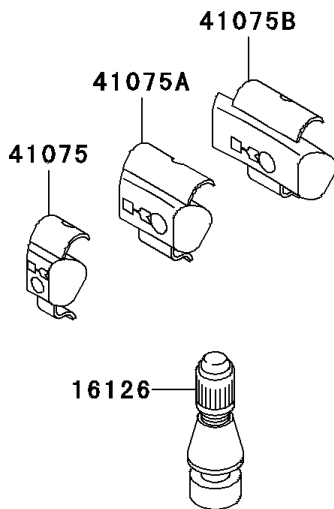

2005 Ninja® 250R PARTS DIAGRAM

Tires

F2210

2005 Ninja® 250R PARTS LIST

Tires

ITEM NAME	PART NUMBER	QUANTITY
VALVE,TIRE (Ref # 16126)	16126-1140	2
TIRE,FR,100/80-16 50S,K630F(D) (Ref # 41009)	41009-1316	1
TIRE,RR,130/80-16 64S,K630(D) (Ref # 41009A)	41009-1317	1
BALANCER-WHEEL,10G,SILVER (Ref # 41075)	41075-1014	AR
BALANCER-WHEEL,20G,SILVER (Ref # 41075A)	41075-1015	AR
BALANCER-WHEEL,30G,SILVER (Ref # 41075B)	41075-1016	AR