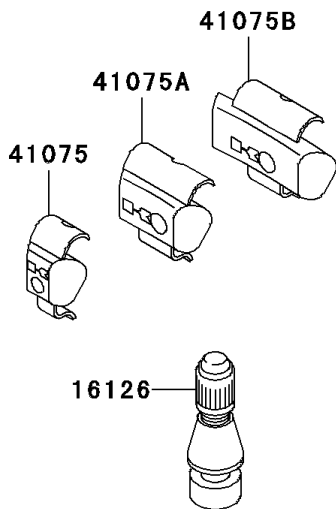

# 2005 Ninja® 250R PARTS DIAGRAM

Tires

F2210

### Tires

ITEM NAME	PART NUMBER	QUANTITY
VALVE,TIRE (Ref # 16126)	16126-1140	2
TIRE,FR,100/80-16 50S,K630F(D) (Ref # 41009)	41009-1316	1
TIRE,RR,130/80-16 64S,K630(D) (Ref # 41009A)	41009-1317	1
BALANCER-WHEEL,10G,SILVER (Ref # 41075)	41075-1014	AR
BALANCER-WHEEL,20G,SILVER (Ref # 41075A)	41075-1015	AR
BALANCER-WHEEL,30G,SILVER (Ref # 41075B)	41075-1016	AR