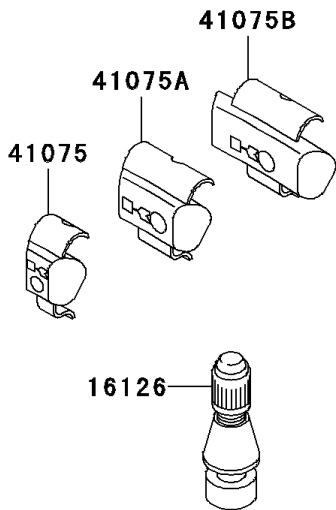

# 2005 Ninja® 250R PARTS DIAGRAM

Tires

F2210

### Tires

ITEM NAME	PART NUMBER	QUANTITY
VALVE,TIRE (Ref # 16126)	16126-1140	2
TIRE,FR,100/80-16 50S,K630F(D) (Ref # 41009)	41009-1316	1
TIRE,RR,130/80-16 64S,K630(D) (Ref # 41009A)	41009-1317	1
BALANCER-WHEEL,10G,SILVER (Ref # 41075)	41075-1014	AR
BALANCER-WHEEL,20G,SILVER (Ref # 41075A)	41075-1015	AR
BALANCER-WHEEL,30G,SILVER (Ref # 41075B)	41075-1016	AR